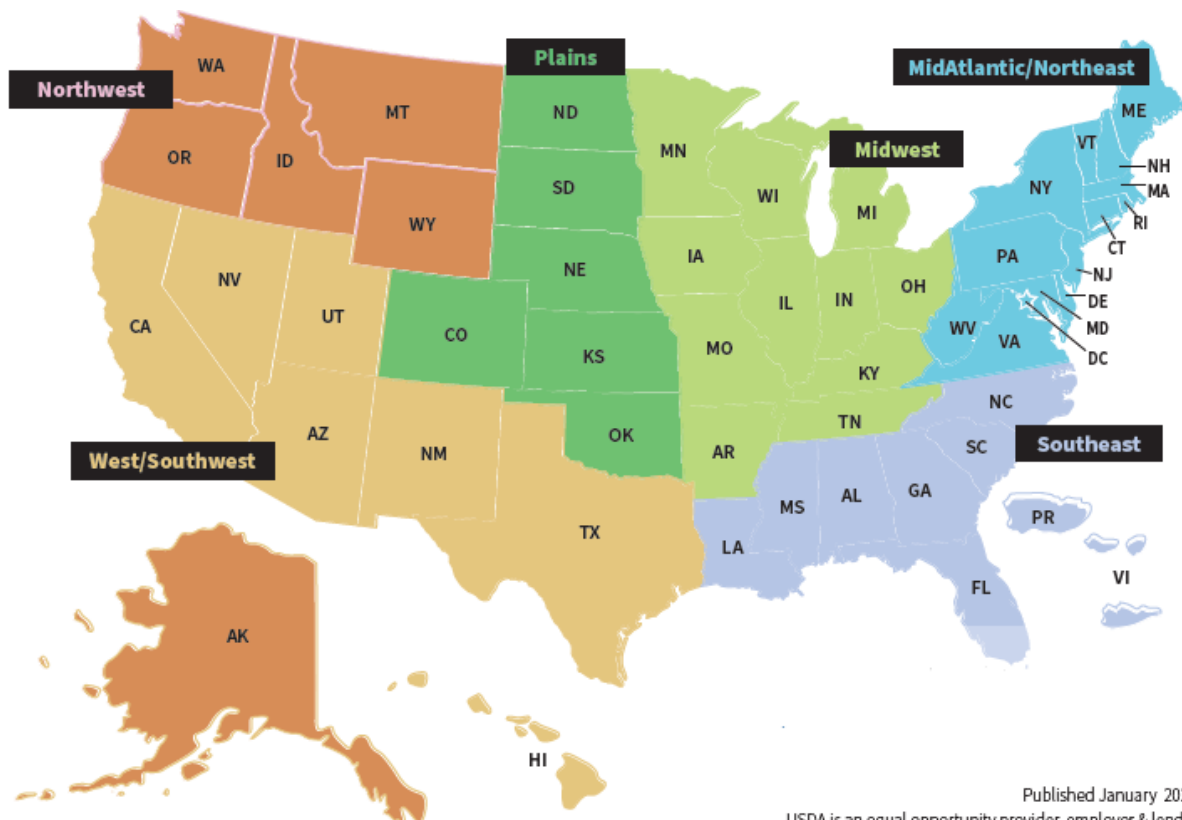

Transition to Organic Partnership Program (TOPP)

TOPP is a network of organizations partnering to support transitioning and existing organic farmers.

Visit USDA's TOPP Webpage to:

- Sign up to **serve as a mentor**
- Tell us you want to **transition to organic**
- Express interest in **providing technical assistance**
- Find partners** in your local TOPP region

Published January 2023
USDA is an equal opportunity provider, employer & lender

www.ams.usda.gov/services/organic-certification/topp

USDA is an equal opportunity provider, employer, and lender