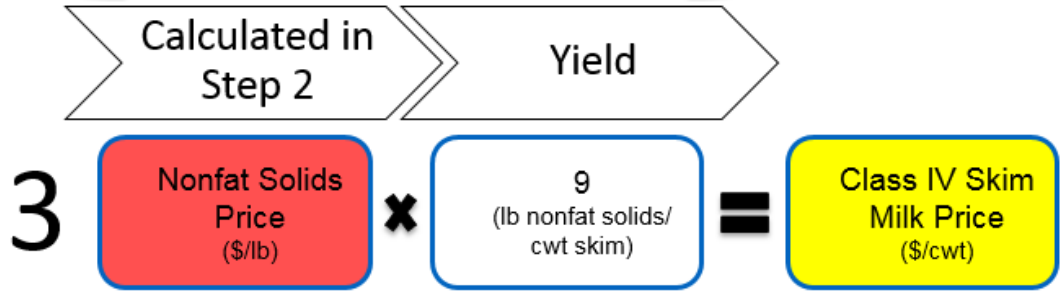

# Calculating Class IV Price

All prices announced on or before the 5<sup>th</sup> of the following month

<https://www.ams.usda.gov/market-news/dairy>

- cwt = hundredweight, 100 pounds.
- Class prices are announced as dollars per hundredweight.
- 0.965 represents standard assumption of 96.5 pounds of skim in 100 pounds of milk.