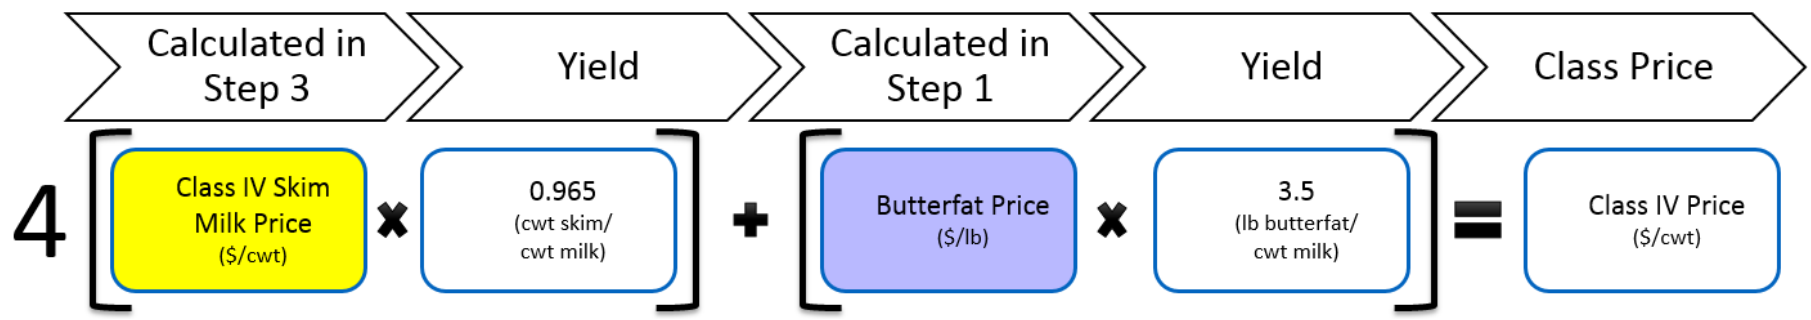

# Calculating Class IV Price

All prices announced on or before the 5<sup>th</sup> of the following month

<https://www.ams.usda.gov/market-news/dairy>

- cwt = hundredweight, 100 pounds.
- Class prices are announced as dollars per hundredweight.
- 0.965 represents standard assumption of 96.5 pounds of skim in 100 pounds of milk.