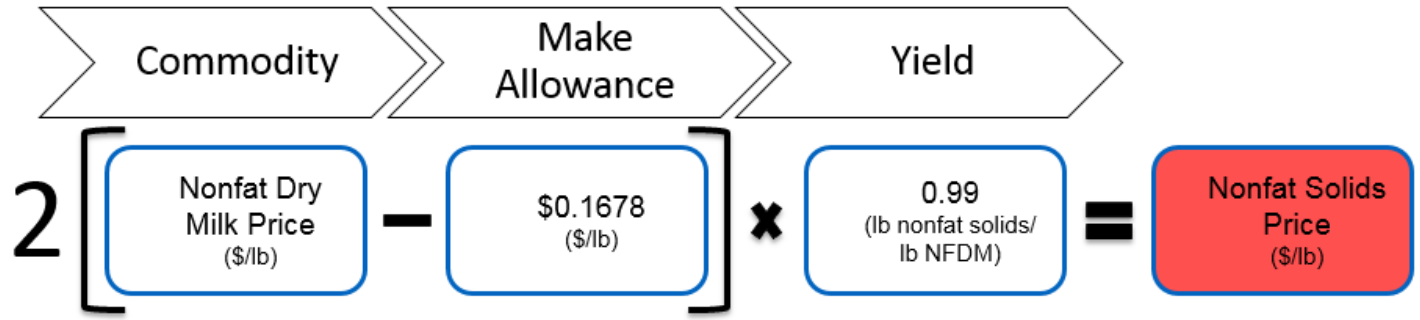

# Calculating Class IV Price

All prices announced on or before the 5<sup>th</sup> of the following month

<https://www.ams.usda.gov/market-news/dairy>

- cwt = hundredweight, 100 pounds.
- Class prices are announced as dollars per hundredweight.
- 0.965 represents standard assumption of 96.5 pounds of skim in 100 pounds of milk.