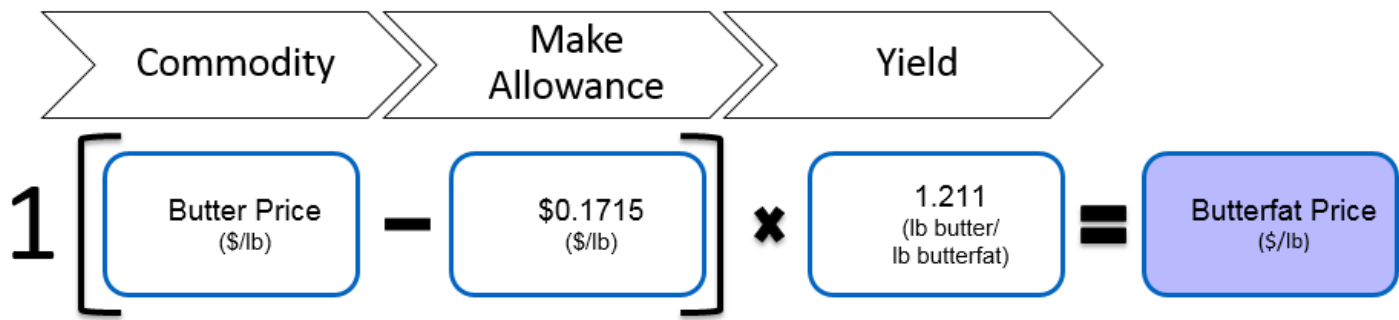

# Calculating Class IV Price

All prices announced on or before the 5<sup>th</sup> of the following month

<https://www.ams.usda.gov/market-news/dairy>

- cwt = hundredweight, 100 pounds.
- Class prices are announced as dollars per hundredweight.
- 0.965 represents standard assumption of 96.5 pounds of skim in 100 pounds of milk.