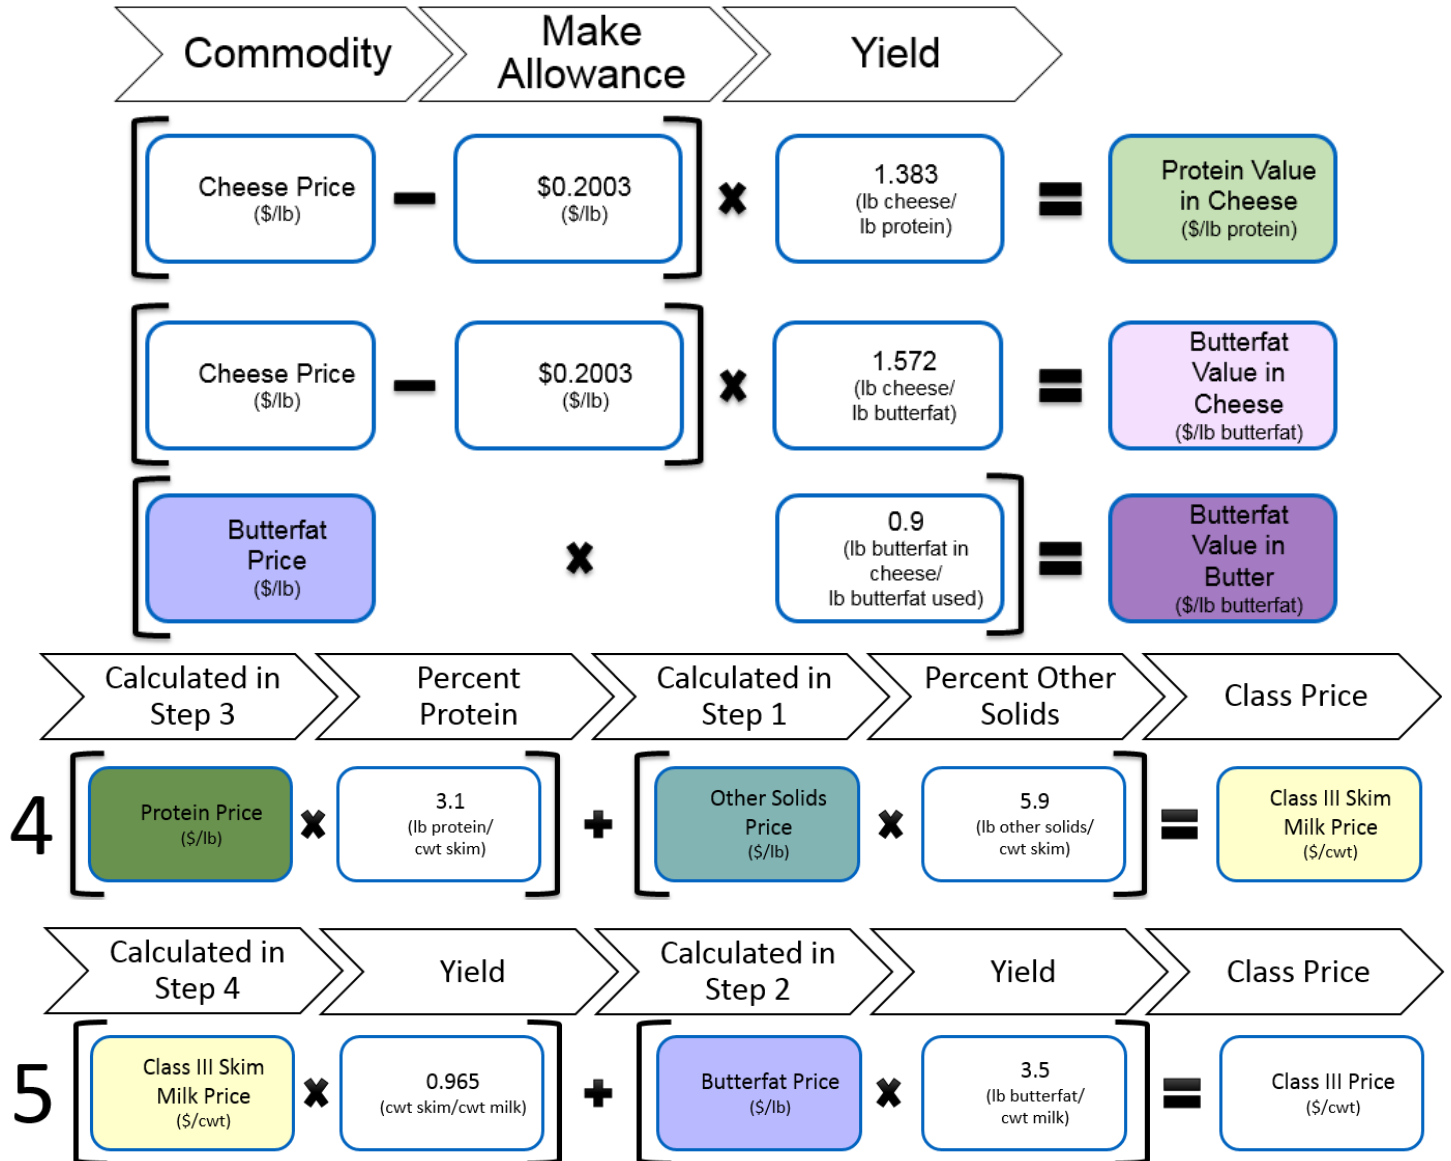

All prices announced on or before the 5th of the following month

<https://www.ams.usda.gov/market-news/dairy>

Calculating Class III Price

Third step expanded

- cwt = hundredweight, 100 pounds.
- Class prices are announced as dollars per hundredweights.
- 0.965 represents standard assumption of 96.5 pounds of skim in 100 pounds of milk.