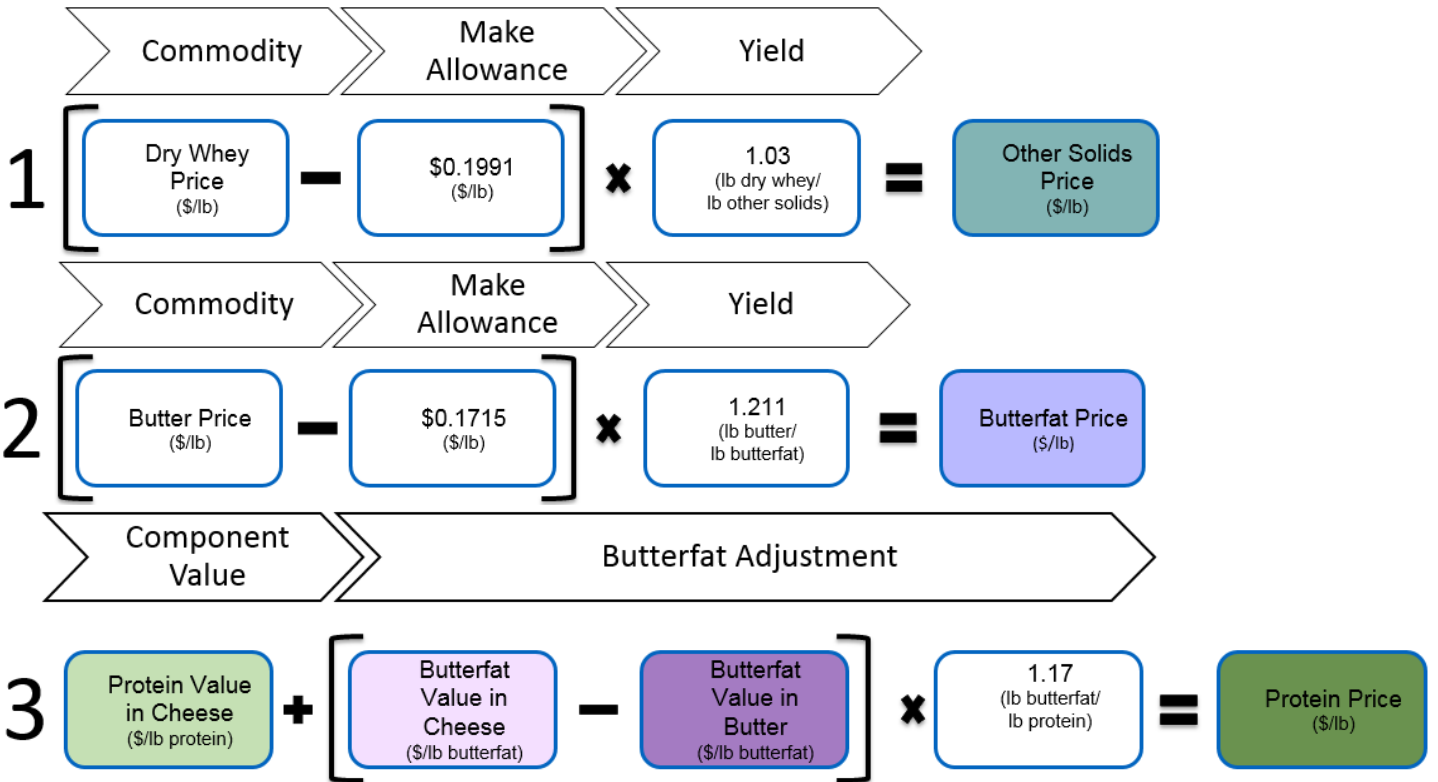

All prices announced on or before the 5th of the following month

<https://www.ams.usda.gov/market-news/dairy>

Calculating Class III Price

Third step expanded

- cwt = hundredweight, 100 pounds.
- Class prices are announced as dollars per hundredweights.
- 0.965 represents standard assumption of 96.5 pounds of skim in 100 pounds of milk.