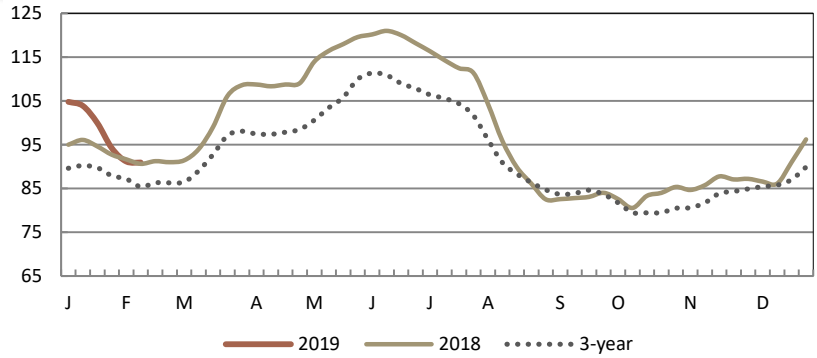

NATIONAL COMPOSITE WEIGHTED AVERAGE

	Wtd Avg	Change	1,000 lbs.
This Week:	90.94	↓ -0.23	12,161
Last Week:	91.16		12,233
Last Year:	91.24	↓ -0.30	12,476
Monthly Composite Weighted Average			
Jan	98.90		56,548

BREAKOUT OF NATIONAL DATA

	THIS WEEK				LAST WEEK	
	Price Range	Wtd Avg	Change	1,000 lbs.	Wtd Avg	1,000 lbs.
WOGS:						
Composite WOGS:	66.00 - 116.00	88.43	↓ -1.07	8,325	89.49	8,789
2.50 lbs and Lighter:	81.50 - 109.00	97.90	↓ -0.34	1,368	98.24	1,380
2.51 lbs to 3.50 lbs:	66.00 - 116.00	86.30	↓ -1.63	6,500	87.93	7,055
3.51 lbs and Heavier:	75.00 - 104.00	90.37	↑ 3.87	457	86.50	354
Whole Birds:						
Composite Whole Body:	78.50 - 124.00	96.39	↑ 0.96	3,836	95.43	3,444
3.00 lbs and Lighter:	81.50 - 124.00	98.40	↑ 1.03	1,410	97.37	1,390
3.01 lbs and Heavier:	78.50 - 120.00	95.22	↑ 1.10	2,426	94.11	2,054

EASTERN REGION

	THIS WEEK				LAST WEEK		
	Price Range	Majority	Wtd Avg	Change	1,000 lbs.	Wtd Avg	1,000 lbs.
Whole Body:	75.00 - 124.00	89.00 - 98.00	95.70	↑ 2.32	4,856	93.38	4,723
WOGS:	75.00 - 116.00	90.00 - 100.00	93.79	↑ 3.90	1,460	89.89	1,719
NEW YORK							
Whole Body:	78.00 - 100.00	90.00 - 100.00	94.46	↑ 1.41	1,295	93.05	1,295