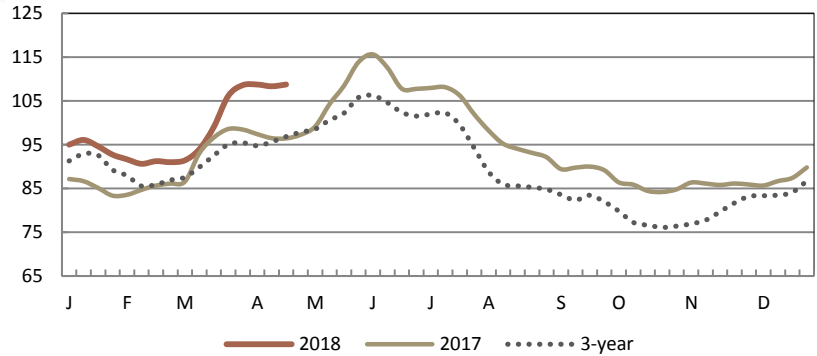

NATIONAL COMPOSITE WEIGHTED AVERAGE

	Wtd Avg	Change	1,000 lbs.
This Week:	108.75	↑ 0.41	12,322
Last Week:	108.34		12,223
Last Year:	96.44	↑ 12.31	12,492
Monthly Composite Weighted Average			
Mar	101.97		48,248

BREAKOUT OF NATIONAL DATA

	THIS WEEK				LAST WEEK	
	Price Range	Wtd Avg	Change	1,000 lbs.	Wtd Avg	1,000 lbs.
WOGS:						
Composite WOGS:	92.00 - 125.00	109.93	↑ 1.09	8,199	108.84	8,396
2.50 lbs and Lighter:	100.50 - 125.00	112.81	↑ 1.87	1,432	110.94	1,903
2.51 lbs to 3.50 lbs:	93.00 - 124.00	109.09	↑ 1.23	6,339	107.86	6,119
3.51 lbs and Heavier:	92.00 - 122.00	112.73	↓ -1.55	427	114.27	374
Whole Birds:						
Composite Whole Body:	94.00 - 130.00	106.40	↓ -0.84	4,123	107.23	3,828
3.00 lbs and Lighter:	104.50 - 130.00	110.45	↑ 2.04	887	108.41	1,403
3.01 lbs and Heavier:	94.00 - 126.00	105.29	↓ -1.27	3,237	106.55	2,424

EASTERN REGION

	THIS WEEK				LAST WEEK		
	Price Range	Majority	Wtd Avg	Change	1,000 lbs.	Wtd Avg	1,000 lbs.
Whole Body:	92.00 - 130.00	99.00 - 111.00	107.25	↓ -0.33	4,707	107.57	4,636
WOGS:	92.00 - 125.00	109.00 - 111.50	110.36	↑ 0.41	1,504	109.95	1,579
NEW YORK							
Whole Body:	99.00 - 111.00	109.00 - 111.00	105.96	↑ 0.09	1,359	105.87	1,450