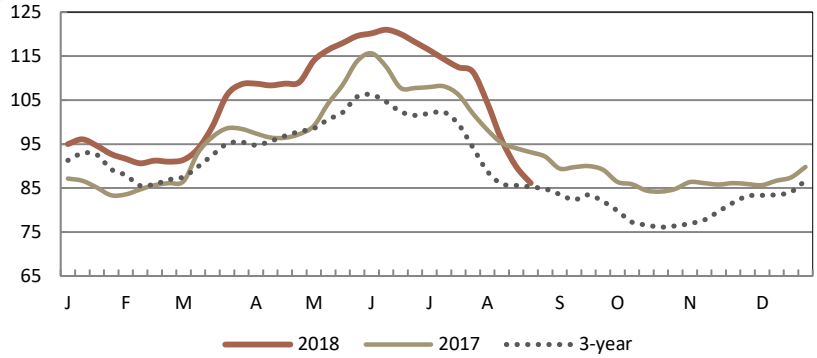

NATIONAL COMPOSITE WEIGHTED AVERAGE

	Wtd Avg	Change	1,000 lbs.
This Week:	86.13	↓ -3.75	12,328
Last Week:	89.88		13,196
Last Year:	93.14	↓ -7.01	12,968
Monthly Composite Weighted Average			
Jul	110.60		47,624

BREAKOUT OF NATIONAL DATA

	THIS WEEK				LAST WEEK	
	Price Range	Wtd Avg	Change	1,000 lbs.	Wtd Avg	1,000 lbs.
WOGS:						
Composite WOGS:	48.00 - 124.00	84.37	↓ -3.29	8,871	87.66	9,482
2.50 lbs and Lighter:	81.00 - 124.00	99.09	↓ -1.60	1,833	100.69	1,831
2.51 lbs to 3.50 lbs:	54.00 - 113.00	80.98	↓ -3.85	6,629	84.83	6,940
3.51 lbs and Heavier:	48.00 - 101.00	73.17	↓ -8.55	408	81.72	711
Whole Birds:						
Composite Whole Body:	47.00 - 128.00	90.65	↓ -4.88	3,457	95.53	3,714
3.00 lbs and Lighter:	73.00 - 128.00	99.89	↓ -3.27	1,551	103.16	1,660
3.01 lbs and Heavier:	47.00 - 117.00	83.14	↓ -6.22	1,906	89.37	2,054

EASTERN REGION

	THIS WEEK				LAST WEEK		
	Price Range	Majority	Wtd Avg	Change	1,000 lbs.	Wtd Avg	1,000 lbs.
Whole Body:	47.00 - 128.00	87.00 - 106.00	90.74	↓ -3.89	4,687	94.64	5,146
WOGS:	48.00 - 109.00	86.00 - 106.00	91.85	↓ -1.06	1,440	92.91	1,792
NEW YORK							
Whole Body:	77.00 - 106.00	88.00 - 106.00	92.49	↓ -3.15	1,247	95.64	1,351