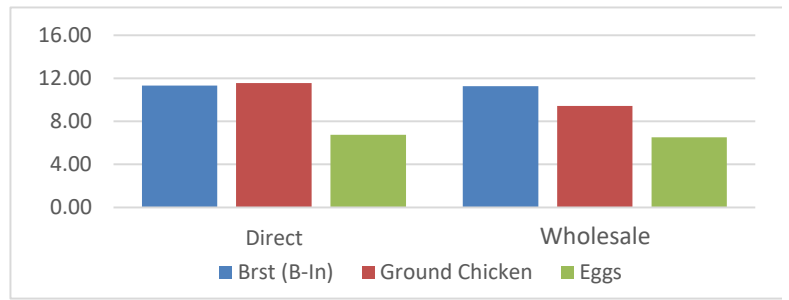

Direct Pasture Raised vs Wholesale Pasture Raised