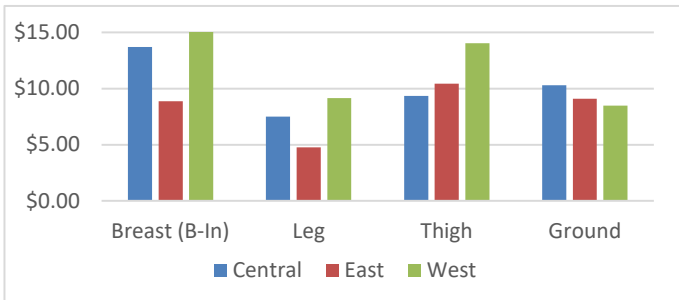

Livestock, Poultry, & Grain Market News

For the Month of May

May 31, 2024

Wholesale Negotiated Pasture Raised Poultry

Item Description ($/lb)	Price Range	Simple Avg
Chicken		
Breast (Bone-In)	4.39 - 15.99	11.27
Breast (Boneless)	5.39 - 19.99	14.32
Leg	1.69 - 14.99	7.14
Thigh	2.79 - 24.99	11.45
Wings	4.50 - 14.99	7.60
Ground	5.19 - 13.95	9.43
Turkey		
Breast	4.09 - 19.50	12.53
Leg	2.69 - 17.33	7.41
Thigh	6.75 - 14.28	10.50
Wings	3.27 - 14.18	6.26
Ground	3.49 - 17.80	10.77
Duck		
Whole	6.19 - 17.88	9.86
Breast	19.99 - 30.64	24.16
Leg	12.00 - 22.75	16.79
Eggs		
Jumbo	5.00 - 8.00	6.67
Large	4.00 - 8.00	6.53

Direct to Consumer Pasture Raised Poultry - Retail

Item Description ($/lb)	Price Range	Simple Avg	Commodity Poultry*	Pasture Raised Premium
Chicken				
Whole Chicken	2.59 - 10.64	6.73		
Half Chicken	6.65 - 11.00	8.91		
Whole Turkey	2.89 - 11.87	8.28		
Turkey				
Breast (Bone-In)	4.09 - 17.73	11.31	2.20	9.12
Breast (Boneless)	5.39 - 34.99	16.50	2.91	13.58
Leg	1.69 - 16.59	9.20	1.27	7.93
Thigh	4.75 - 17.99	11.06	1.38	9.67
Wings	3.75 - 16.99	8.99	3.16	5.83
Ground	5.00 - 18.49	11.55		NA
Duck				
Breast	4.09 - 19.99	11.72	1.34	10.38
Leg	2.69 - 15.99	7.81	1.58	6.23
Thigh	8.99 - 19.99	12.12	2.49	9.63
Wings	3.50 - 19.99	8.78	2.12	6.66
Ground	3.49 - 18.98	11.57	4.42	7.14
Eggs				
Breast	16.99 - 30.64	25.71	10.17	15.54
Leg	17.99 - 22.75	20.37	6.10	14.27
Jumbo	4.50	4.50	1.74	2.76
Large	4.00 - 8.00	6.77	1.74	5.03

Wholesale Pasture Raised Chicken Items