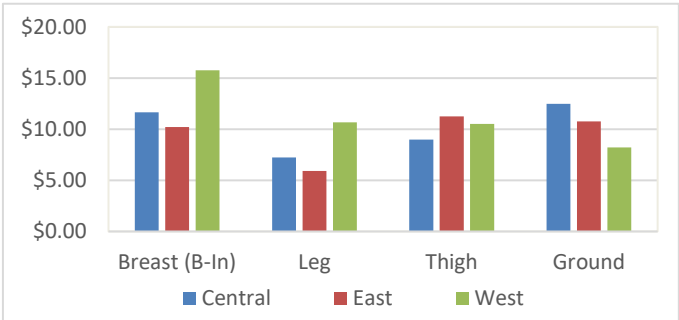

Wholesale Pasture Raised Turkey Items