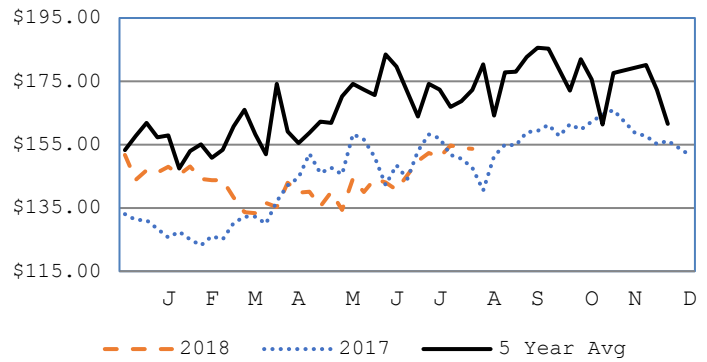

Weekly M&L 1 800-900 lb Steers

Sioux Falls Regional Weekly Cows and Bulls

Cows steady to 2.00 higher, bulls steady

	% Lean	This Week	Last Week	Last Year
Breakers	75-80	64.00-70.00	63.00-71.25	68.00-76.00
Boners	80-85	60.00-67.50	57.00-66.00	67.50-78.00
Lean	85-90	56.00-62.00	55.00-61.00	64.00-72.50
Bulls	YG 1-2	77.00-83.50	77.00-85.50	86.00-91.50

South Dakota Weekly Grain Averages

	This Week	Change	Last Week	Last Year
Corn	3.08	DN 0.10	3.17	2.93
Soybeans	7.70	DN 0.21	7.91	8.38
HRW Wheat	5.26	DN 0.37	5.63	4.16
HRS Wheat	5.36	DN 0.42	5.78	6.19

Sioux Falls Regional Slaughter Steers & Heifers

steers and heifers steady to 1.00 lower

Choice 2-3	This Week	Last Week	Last Year
Steers	108.50-109.50	108.00-111.00	109.75-111.00
Heifers	108.10-110.25	109.25-109.75	108.50-111.00

SD Weekly Ethanol Co-Products Avg

	This Week	Change	Last Week	Last Year
DDG	123.13	UP 0.88	122.25	103.00
Mod-Wet	58.17	DN 1.44	59.61	49.10
Wet	30.00	UNCH	30.00	28.00

Sioux Falls Regional Slaughter Lambs

Slaughter lambs 5.00 to 6.00 lower

Ch & Pr 2-3	This Week	Last Week	Last Year
110-130 lbs	128.00-135.00	133.00-141.00	150.00-155.00
130-150 lbs	128.00-131.50	134.00-136.00	151.00-156.00

South Dakota Weekly Alfalfa Hay

Alfalfa hay steady

Alfalfa	This Week	Last Week	Last Year
Supreme	NA	NA	200
Premium	200	170-200	150-165
Good	150-170	150-160	120
Fair	120	130	100-125
Utility	100	NA	100-115

Source

USDA Livestock, Poultry and Grain Market News

28168 Commerce Avenue, Suite 201, Worthing, SD 57077

Phone: 605-372-8350 Fax: 605-372-8357

Email: SiouxFalls.LPGMN@ams.usda.gov