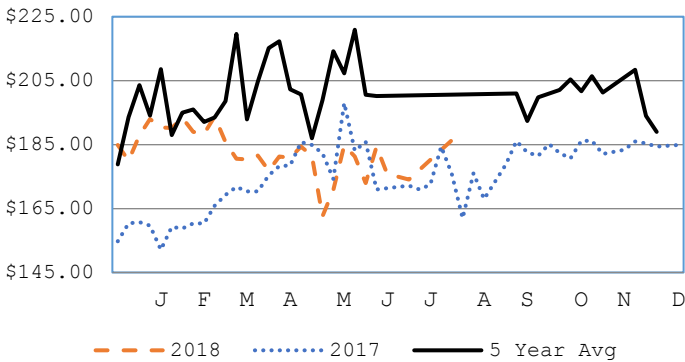

South Dakota Weekly Summary

Mon, Aug 13, 2018 - Sat, Aug 18, 2018

South Dakota Weekly Cattle Auction Summary

Total Auction Receipts: 12,902

Last Week: 11,077

Last Year: 13,368

Feeder steers and heifers unevenly steady. Light offering of feeder cattle across the state this week. Yearlings are coming to town off grass and also out of growing yards. Demand for these grass cattle are very good, as their flesh condition is so much more desirable to a cattle feeder than the cattle coming out of yards.

Feeder Steers

	Medium & Large 1			Medium & Large 1-2		
	This Week	Last Week	Last Year	This Week	Last Week	Last Year
300-400 lbs	NA	NA	NA	NA	NA	186.00
400-500 lbs	197.00	NA	177.00	NA	NA	NA
500-600 lbs	189.50	NA	162.00	165.00	NA	182.00
600-700 lbs	179.31	170.68	160.28	152.50	163.84	NA
700-800 lbs	160.28	158.45	151.56	147.20	155.50	143.00
800-900 lbs	153.64	153.96	147.69	142.50	149.00	NA

Feeder Heifers

	Medium & Large 1			Medium & Large 1-2		
	This Week	Last Week	Last Year	This Week	Last Week	Last Year
	NA	NA	164.00	NA	NA	NA
	180.00	NA	155.00	NA	NA	NA
	167.87	162.47	162.40	148.60	NA	NA
	149.90	156.50	148.24	154.00	NA	144.63
	143.74	147.16	139.65	127.00	NA	132.80
	142.29	140.99	133.88	131.14	NA	125.00

Weekly M&L 1 500-600 lb Steers