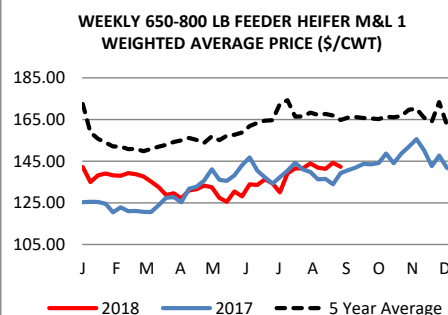

KO LS794

WEEKLY COW SUMMARY

	<u>Average</u>	<u>High</u>	<u>Low</u>
Slaughter Cows			
Breakers	53.00-63.50	59.00-67.00	47.00-57.50
Boners	52.00-62.00	56.00-66.00	41.00-57.00
Lean	51.00-61.00	57.00-64.00	40.00-57.00
Light	42.00-57.00	48.00-59.00	40.00-50.00
Slaughter Bulls			
Yield Grade 1 & 2's	75.00-89.00	78.00-95.00	61.00-83.00
Bred Cows			
	Cow Age	Trimester	Price (\$/Hd)
Medium and Large 1-2	2-4 year old	1st-3rd trimester	550.00-1350.00
	5-8 year old	1st-3rd trimester	550.00-1250.00
	>8 year old	2nd-3rd trimester	725.00-910.00

Cow-Calf Pairs:

Medium and Large 1-2	2-4 year old	<150 lb calves	735.00
	2-4 year old	150-300 lb. calves	675.00-1275.00
	2-4 year old	>300 lb. calves	900
	5-8 year old	<150 lb. calves	685.00-1110.00
	5-8 year old	150-300 lb. calves	850.00-1335.00
	>8 year old	100-300 lb. calves	675.00-925.00

SJ LS831

	<u>This Week</u>	<u>Prior Week</u>	<u>Last Year</u>
SLAUGHTER CATTLE			
TX/OK/NM	101.00	99.00	111.00
Kansas	101.00	99.00	111.00
Nebraska (Dressed)	160.00-162.00	157.00-162.00	175.00

OK GR110

	<u>This Week</u>	<u>Prior Week</u>	<u>Last Year</u>
GRAINS			
Hard Red Winter Wheat	3.23-3.86	3.19-3.80	4.38-5.02
Milo	5.32-6.05	5.18-5.96	5.05-5.66
Soybeans	7.50-8.00	7.22-7.99	6.84-7.40
Corn	3.43-3.89	3.29-3.84	3.18-3.67