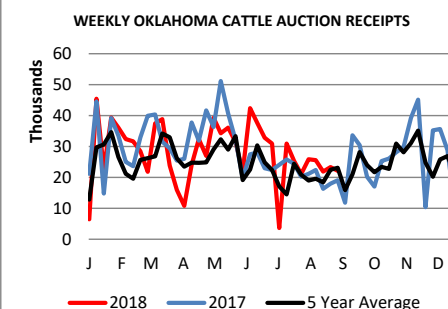

KO LS794

WEEKLY COW SUMMARY

	<u>Average</u>	<u>High</u>	<u>Low</u>
Slaughter Cows			
Breakers	53.00-63.50	59.00-67.00	47.00-57.50
Boners	52.00-62.00	56.00-66.00	41.00-57.00
Lean	51.00-61.00	57.00-64.00	40.00-57.00
Light	42.00-57.00	48.00-59.00	40.00-50.00
Slaughter Bulls			
Yield Grade 1 & 2's	75.00-89.00	78.00-95.00	61.00-83.00
Bred Cows			
	Cow Age	Trimester	Price ($/Hd)
Medium and Large 1-2	2-4 year old	1st-3rd trimester	550.00-1350.00
	5-8 year old	1st-3rd trimester	550.00-1250.00
	>8 year old	2nd-3rd trimester	725.00-910.00

Cow-Calf Pairs:

Medium and Large 1-2	2-4 year old	<150 lb calves	735.00
	2-4 year old	150-300 lb. calves	675.00-1275.00
	2-4 year old	>300 lb. calves	900
	5-8 year old	<150 lb. calves	685.00-1110.00
	5-8 year old	150-300 lb. calves	850.00-1335.00
	>8 year old	100-300 lb. calves	675.00-925.00

SJ LS831

	<u>This Week</u>	<u>Prior Week</u>	<u>Last Year</u>
SLAUGHTER CATTLE			
TX/OK/NM	101.00	99.00	111.00
Kansas	101.00	99.00	111.00
Nebraska (Dressed)	160.00-162.00	157.00-162.00	175.00

OK GR110

	<u>This Week</u>	<u>Prior Week</u>	<u>Last Year</u>
GRAINS			
Hard Red Winter Wheat	3.23-3.86	3.19-3.80	4.38-5.02
Milo	5.32-6.05	5.18-5.96	5.05-5.66
Soybeans	7.50-8.00	7.22-7.99	6.84-7.40
Corn	3.43-3.89	3.29-3.84	3.18-3.67

Oklahoma City, Oklahoma

Email: Oklahomacity.lgmn@ams.usda.gov
www.ams.usda.gov/LMarketNews