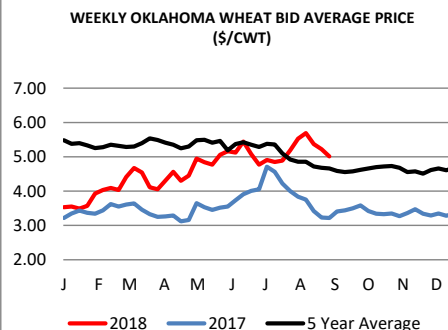

KO LS794

WEEKLY COW SUMMARY

	<u>Average</u>	<u>High</u>	<u>Low</u>
Slaughter Cows			
Breakers	53.00-63.50	59.00-67.00	47.00-57.50
Boners	52.00-62.00	56.00-66.00	41.00-57.00
Lean	51.00-61.00	57.00-64.00	40.00-57.00
Light	42.00-57.00	48.00-59.00	40.00-50.00
Slaughter Bulls			
Yield Grade 1 & 2's	75.00-89.00	78.00-95.00	61.00-83.00
Bred Cows			
	Cow Age	Trimester	Price (\$/Hd)
Medium and Large 1-2	2-4 year old	1st-3rd trimester	550.00-1350.00
	5-8 year old	1st-3rd trimester	550.00-1250.00
	>8 year old	2nd-3rd trimester	725.00-910.00

Cow-Calf Pairs:

Medium and Large 1-2	2-4 year old	<150 lb calves	735.00
	2-4 year old	150-300 lb. calves	675.00-1275.00
	2-4 year old	>300 lb. calves	900
	5-8 year old	<150 lb. calves	685.00-1110.00
	5-8 year old	150-300 lb. calves	850.00-1335.00
	>8 year old	100-300 lb. calves	675.00-925.00

SJ LS831

	<u>This Week</u>	<u>Prior Week</u>	<u>Last Year</u>
SLAUGHTER CATTLE			
TX/OK/NM	101.00	99.00	111.00
Kansas	101.00	99.00	111.00
Nebraska (Dressed)	160.00-162.00	157.00-162.00	175.00

OK GR110

	<u>This Week</u>	<u>Prior Week</u>	<u>Last Year</u>
GRAINS			
Hard Red Winter Wheat	3.23-3.86	3.19-3.80	4.38-5.02
Milo	5.32-6.05	5.18-5.96	5.05-5.66
Soybeans	7.50-8.00	7.22-7.99	6.84-7.40
Corn	3.43-3.89	3.29-3.84	3.18-3.67