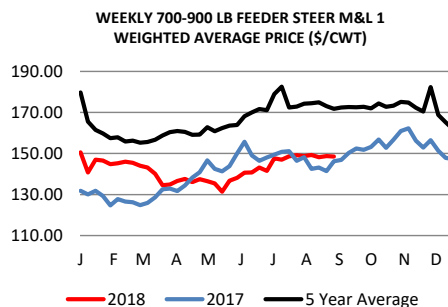

KO LS794

WEEKLY COW SUMMARY

	<u>Average</u>	<u>High</u>	<u>Low</u>
Slaughter Cows			
Breakers	53.00-63.50	59.00-67.00	47.00-57.50
Boners	52.00-62.00	56.00-66.00	41.00-57.00
Lean	51.00-61.00	57.00-64.00	40.00-57.00
Light	42.00-57.00	48.00-59.00	40.00-50.00
Slaughter Bulls			
Yield Grade 1 & 2's	75.00-89.00	78.00-95.00	61.00-83.00
Bred Cows			
	Cow Age	Trimester	Price (\$/Hd)
Medium and Large 1-2	2-4 year old	1st-3rd trimester	550.00-1350.00
	5-8 year old	1st-3rd trimester	550.00-1250.00
	>8 year old	2nd-3rd trimester	725.00-910.00

Cow-Calf Pairs:

Medium and Large 1-2	2-4 year old	<150 lb calves	735.00
	2-4 year old	150-300 lb. calves	675.00-1275.00
	2-4 year old	>300 lb. calves	900
	5-8 year old	<150 lb. calves	685.00-1110.00
	5-8 year old	150-300 lb. calves	850.00-1335.00
	>8 year old	100-300 lb. calves	675.00-925.00

SJ LS831

	<u>This Week</u>	<u>Prior Week</u>	<u>Last Year</u>
SLAUGHTER CATTLE			
TX/OK/NM	101.00	99.00	111.00
Kansas	101.00	99.00	111.00
Nebraska (Dressed)	160.00-162.00	157.00-162.00	175.00

OK GR110

	<u>This Week</u>	<u>Prior Week</u>	<u>Last Year</u>
GRAINS			
Hard Red Winter Wheat	3.23-3.86	3.19-3.80	4.38-5.02
Milo	5.32-6.05	5.18-5.96	5.05-5.66
Soybeans	7.50-8.00	7.22-7.99	6.84-7.40
Corn	3.43-3.89	3.29-3.84	3.18-3.67