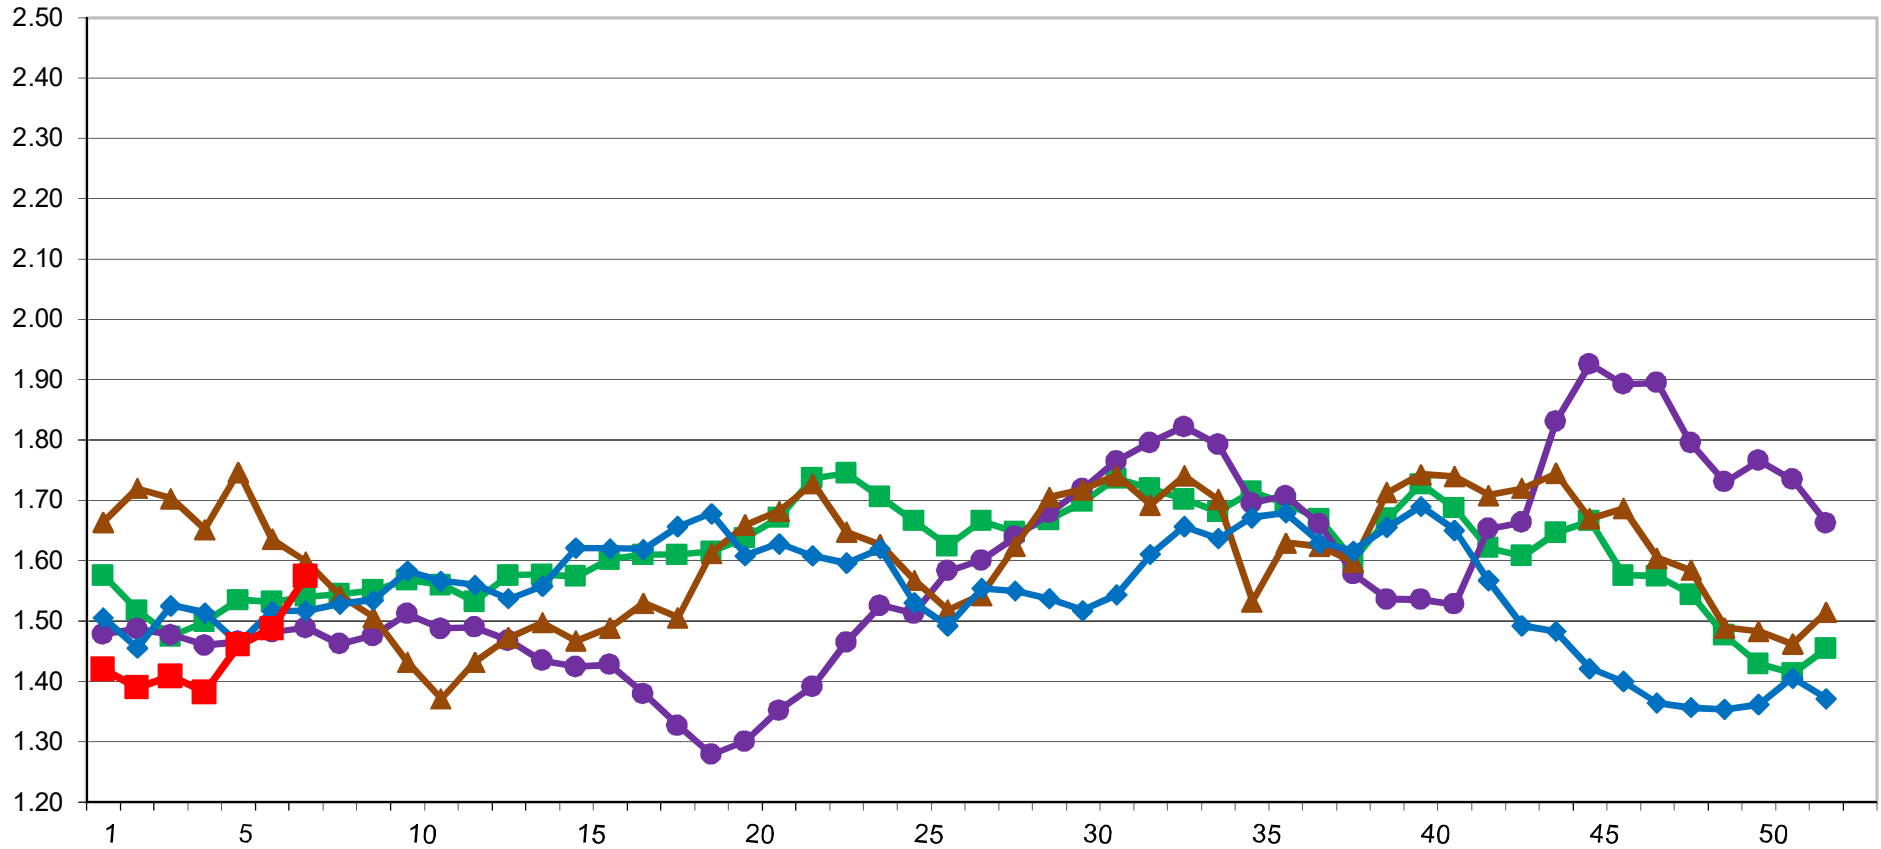

U.S. \$ PER POUND

CME Weekly Average Cash Cheddar Block Prices

2/15/2019 - GRAPH USDA, DMN; SOURCE CME GROUP
USDA/AMS/Dairy Market News, Madison, Wisconsin, (608) 422-8587
Dairy Market News website: www.ams.usda.gov/market-news/dairy
Dairy Market News database portal: www.marketnews.usda.gov/mnp/da-home

2015 2016 2017 2018 2019