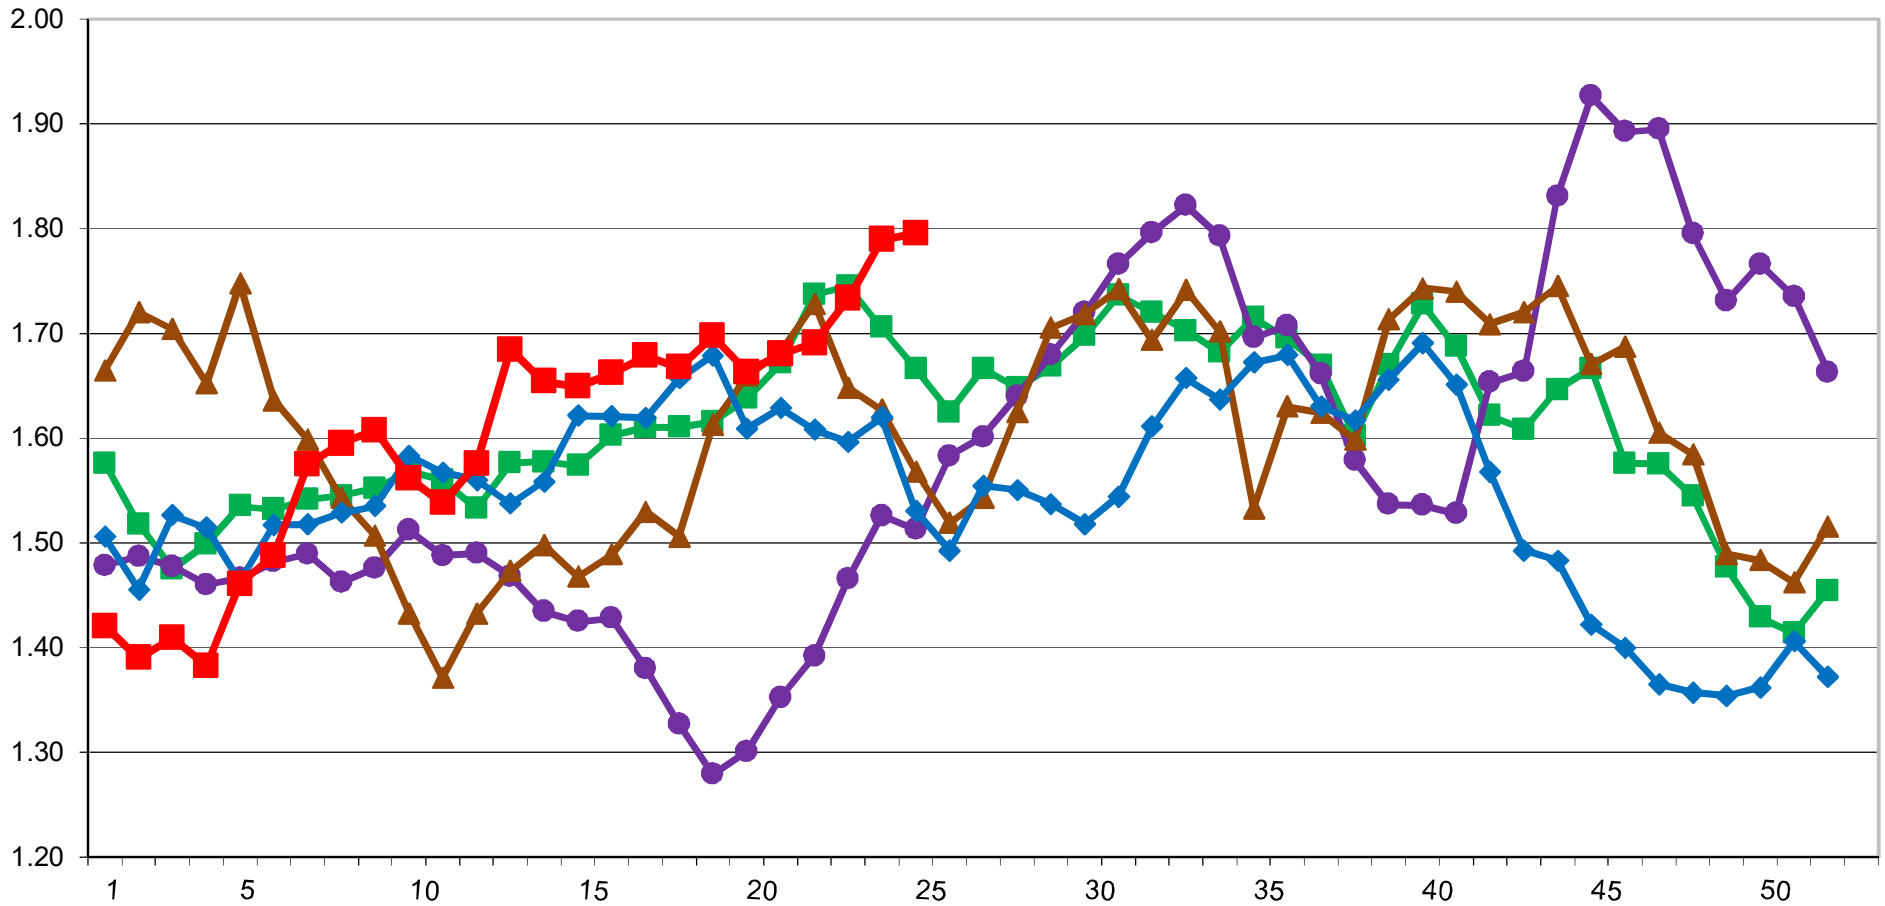

U.S. \$ PER POUND

CME Weekly Average Cash Cheddar Block Prices

6/21/2019- GRAPH USDA, DMN; SOURCE CME GROUP
USDA/AMS/Dairy Market News, Madison, Wisconsin, (608) 422-8587
Dairy Market News website: www.ams.usda.gov/market-news/dairy

2015 2016 2017 2018 2019