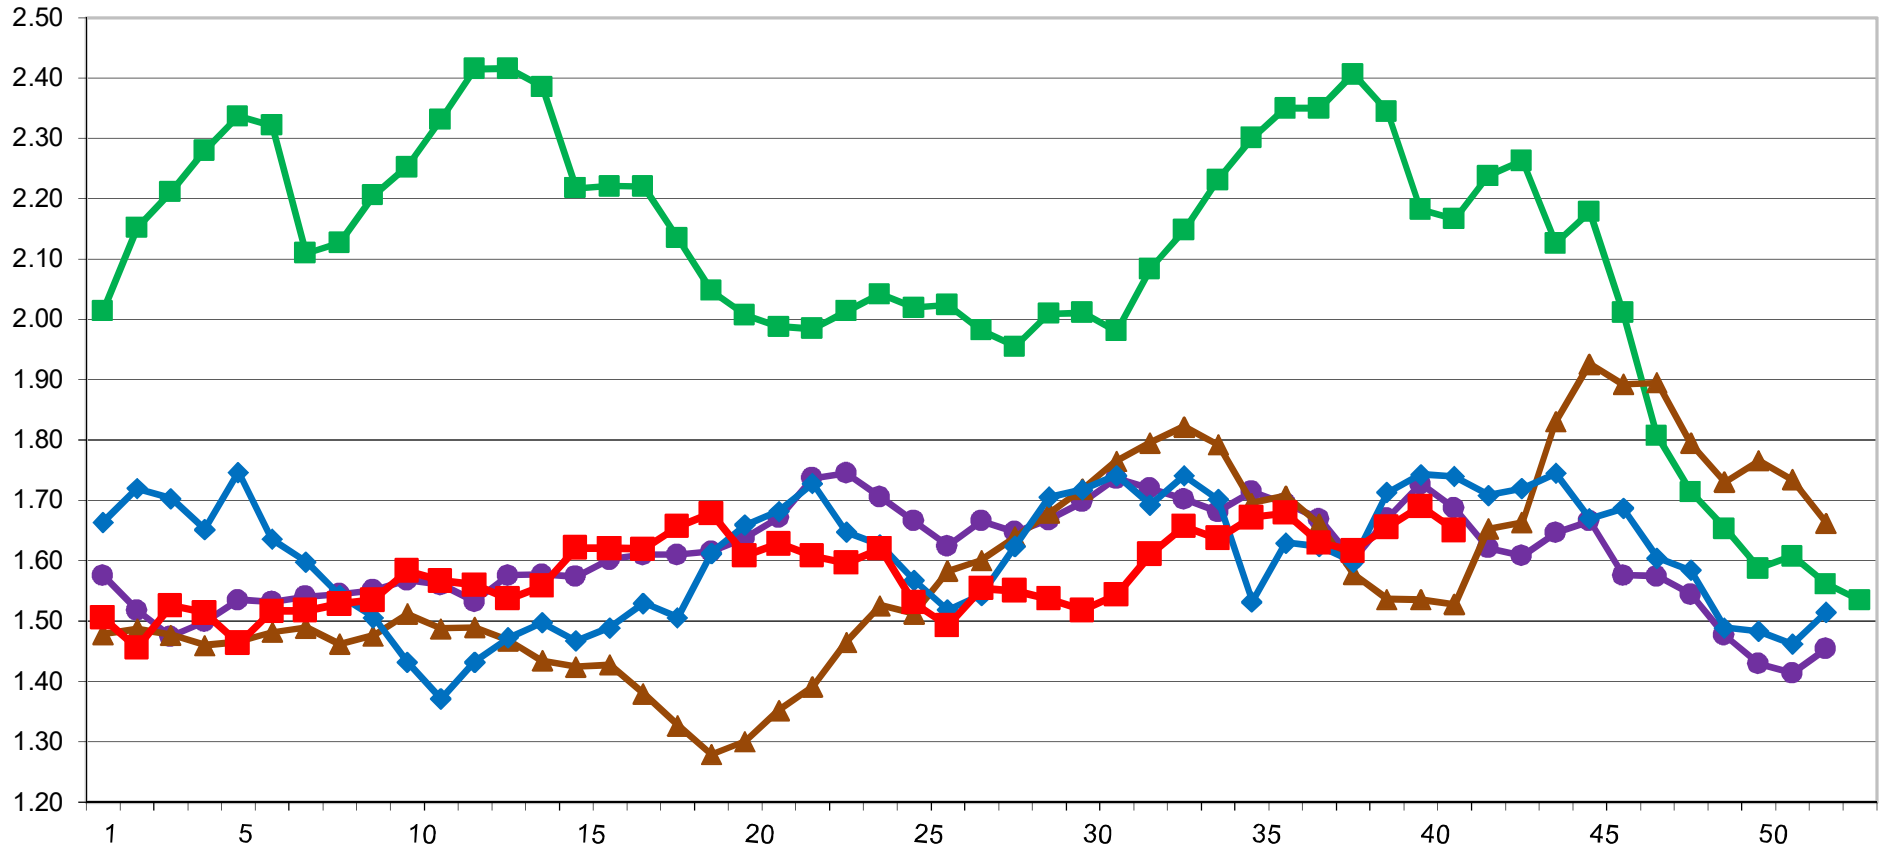

U.S. \$ PER POUND

### CME Weekly Average Cash Cheddar Block Prices

10/12/2018- GRAPH USDA, DMN; SOURCE CME GROUP  
USDA/AMS/Dairy Market News, Madison, Wisconsin, (608) 422-8587  
Dairy Market News website: [www.ams.usda.gov/market-news/dairy](http://www.ams.usda.gov/market-news/dairy)  
Dairy Market News database portal: [www.marketnews.usda.gov/mnp/da-home](http://www.marketnews.usda.gov/mnp/da-home)

2014 2015 2016 2017 2018