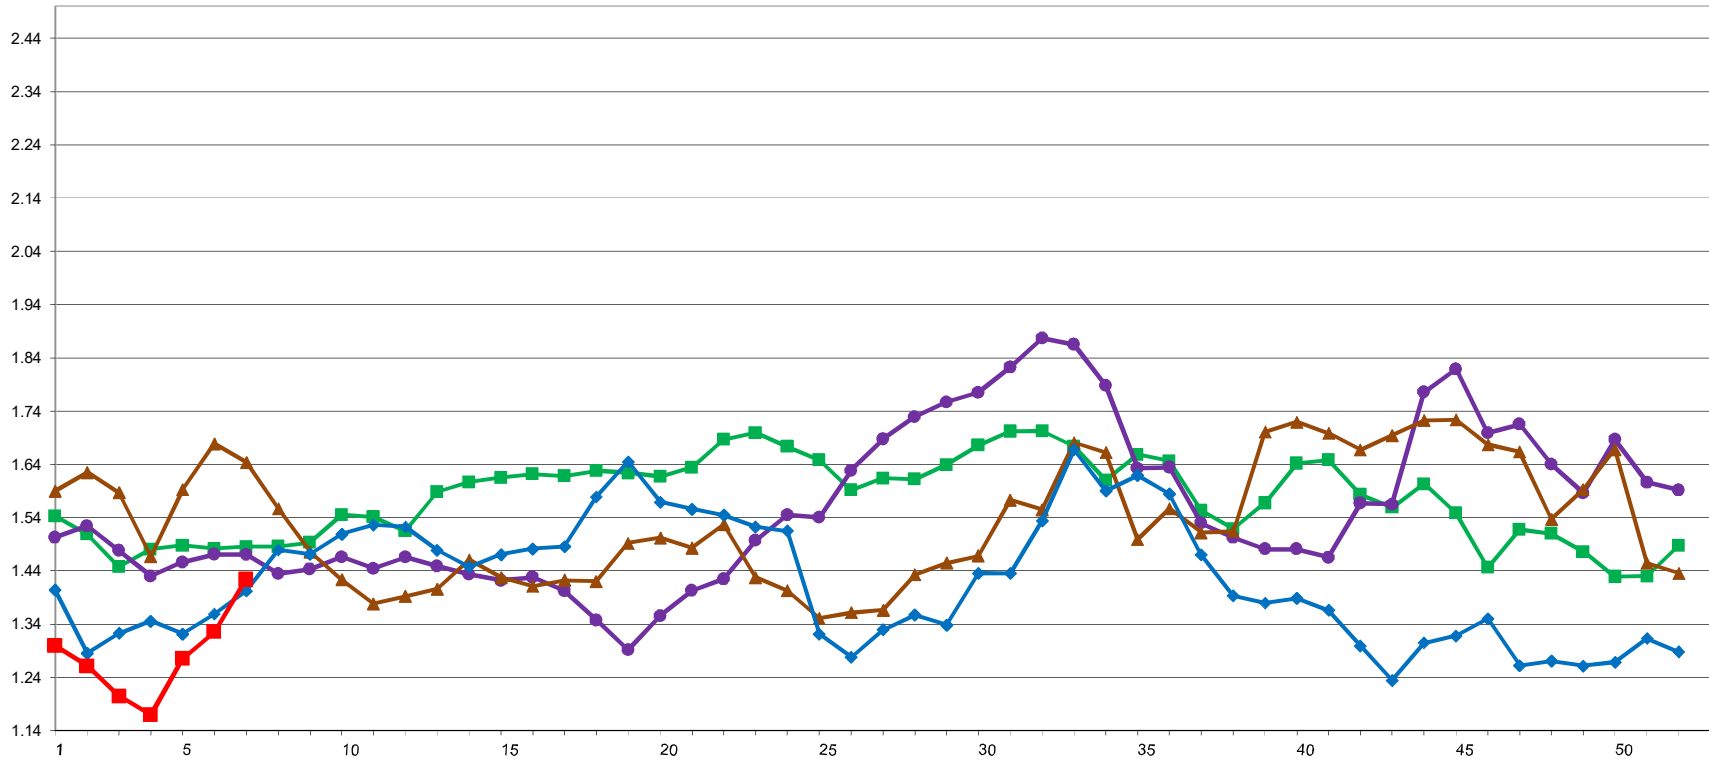

CME Weekly Average Cash Barrel Prices

U.S. \$ PER POUND

2/15/2019 - GRAPH USDA, DMN; SOURCE CME GROUP
 USDA/AMS/Dairy Market News, Madison, Wisconsin, (608) 422-8587
 Dairy Market News website: www.ams.usda.gov/market-news/dairy
 Dairy Market News database portal: <http://www.marketnews.usda.gov/mnp/da-home>

2015 2016 2017 2018 2019