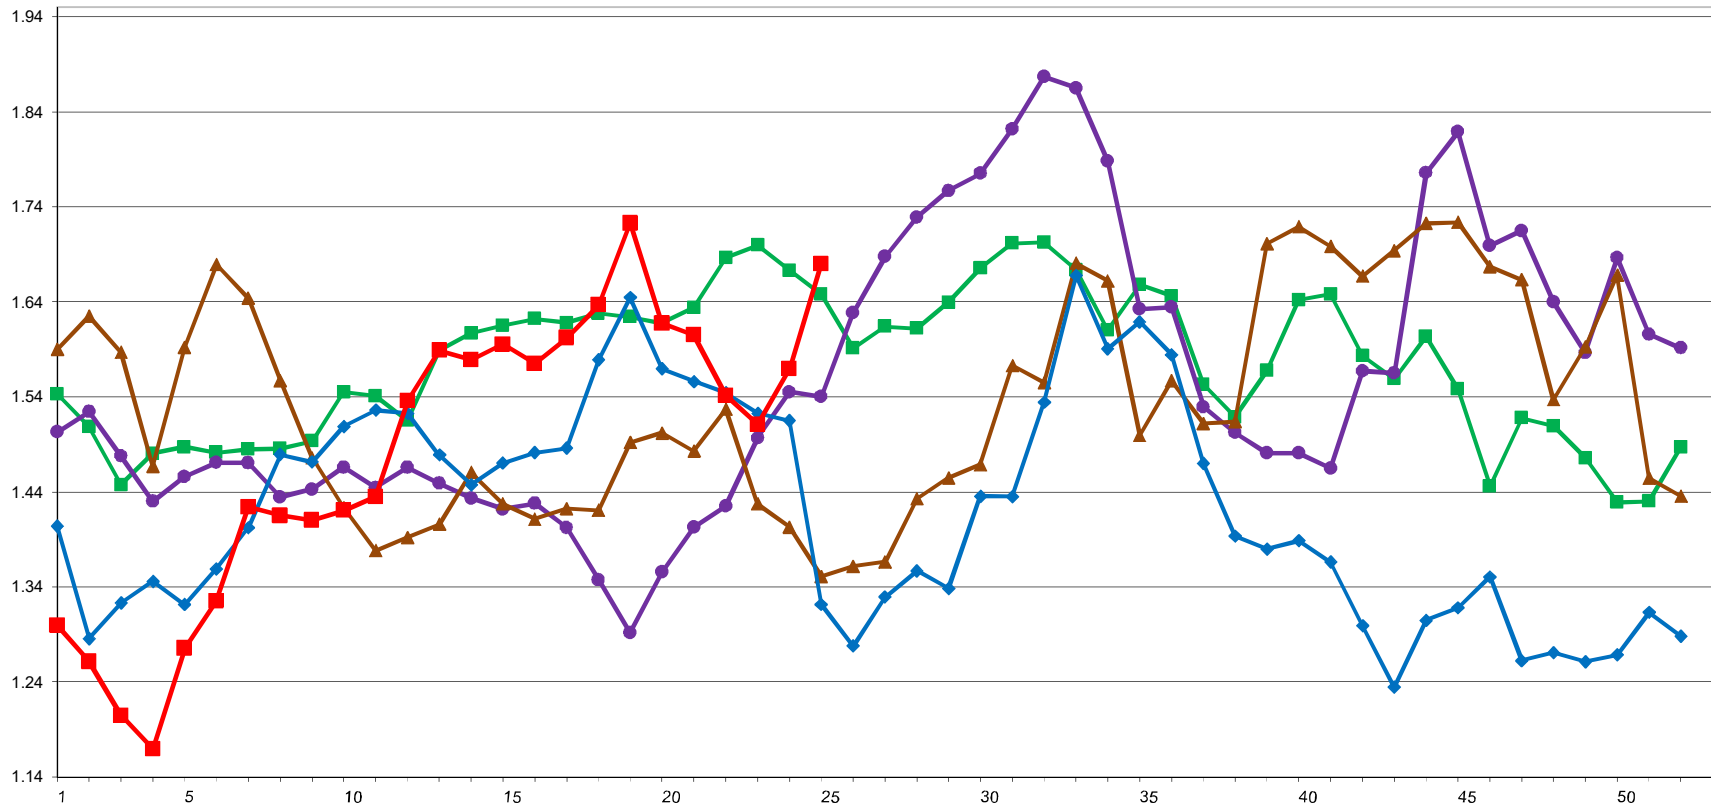

CME Weekly Average Cash Barrel Prices

U.S. \$ PER POUND

6/21/2019 - GRAPH USDA, DMN; SOURCE CME GROUP
 USDA/AMS/Dairy Market News, Madison, Wisconsin, (608) 422-8587
 Dairy Market News website: www.ams.usda.gov/market-news/dairy

—■— 2015 —●— 2016 —▲— 2017 —◆— 2018 —■— 2019