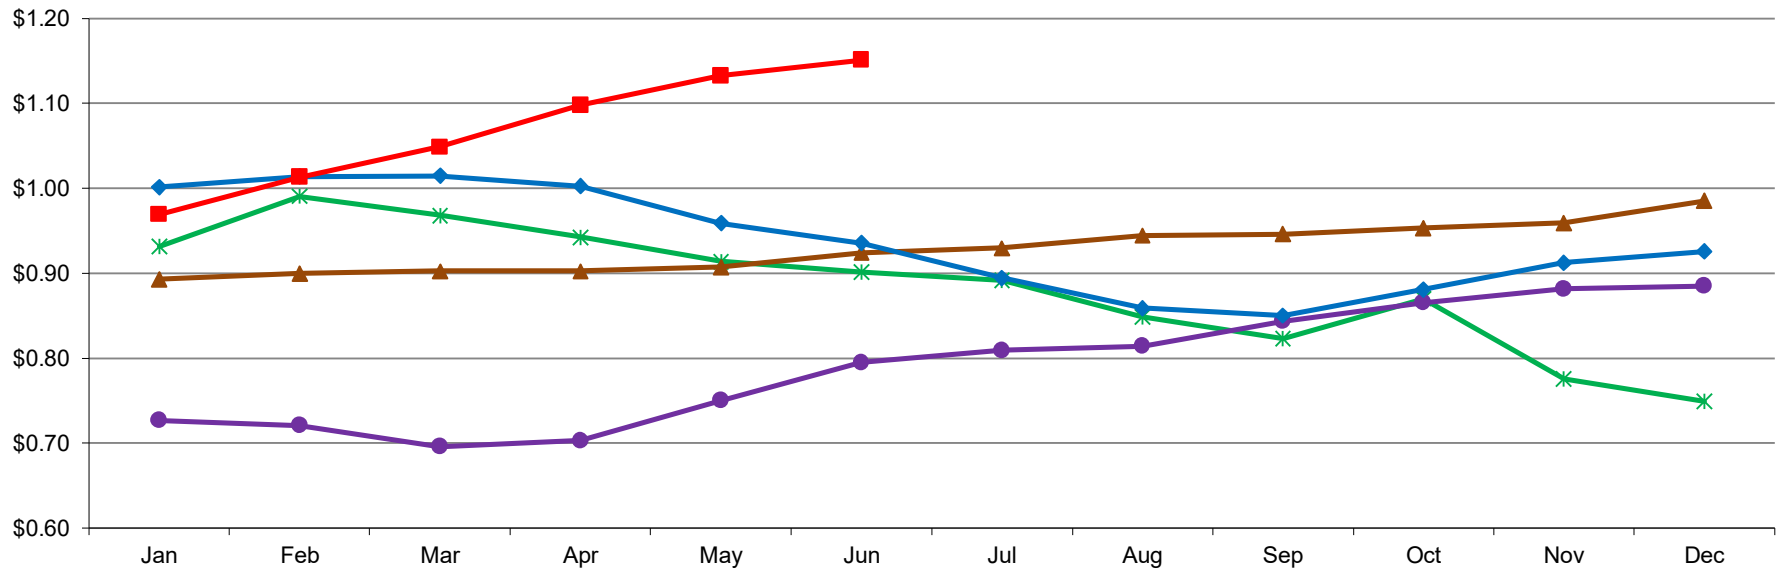

Central & West Dry WPC 34% Monthly Average Mostly Prices

PER POUND

7/2/2021 - GRAPH/SOURCE USDA, AMS, DMN
 USDA/AMS/Dairy Market News, Madison, Wisconsin, (608) 422-8587
 Dairy Market News website: <http://www.ams.usda.gov/market-news/dairy>
 DMN MARS (My Market News): <https://mymarketnews.ams.usda.gov/>

✱ 2017
 ● 2018
 ▲ 2019
 ◆ 2020
 ■ 2021