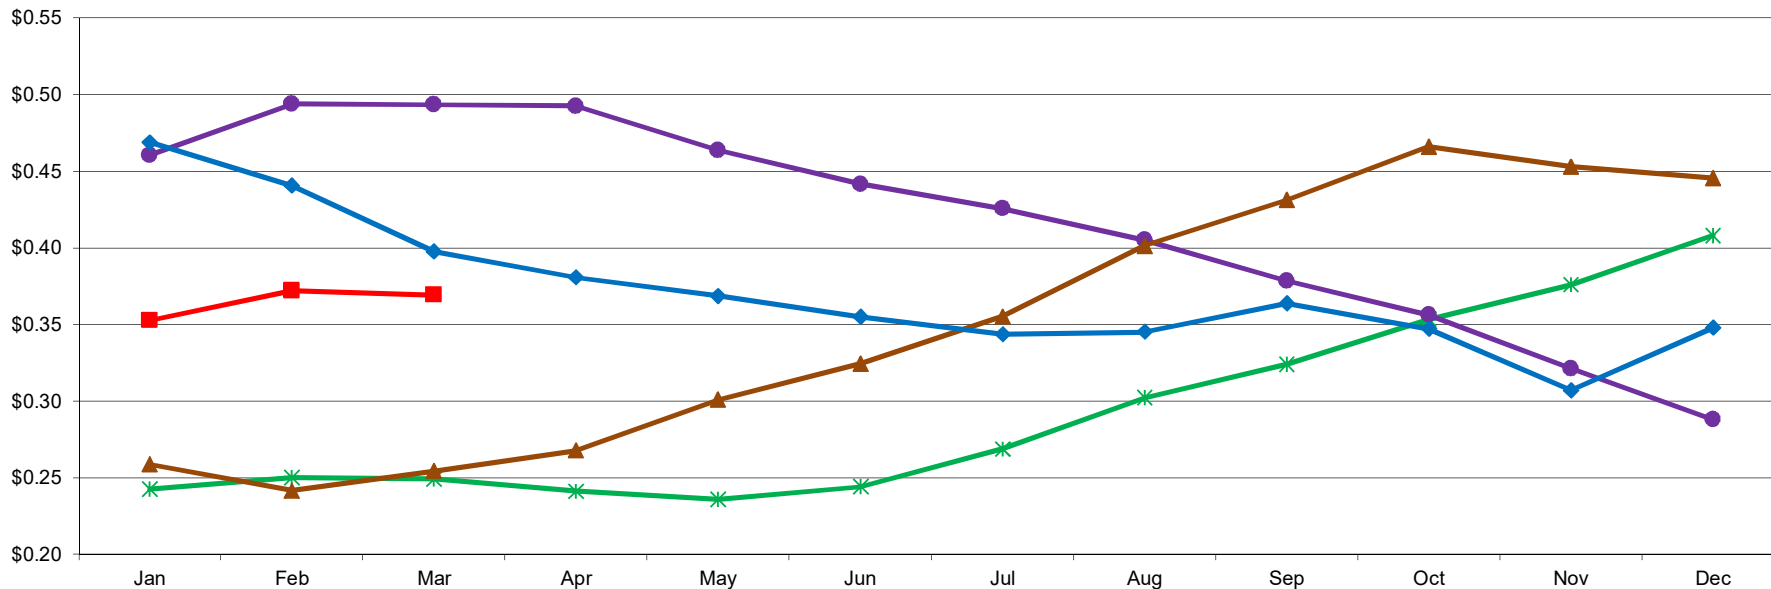

PER POUND

Western Dry Whey Monthly Average Mostly Prices

4/3/2020 - GRAPH/SOURCE USDA, AMS, DMN
USDA/AMS/Dairy Market News, Madison, Wisconsin, (608) 422-8587
Dairy Market News website: <http://www.ams.usda.gov/market-news/dairy>
DMN MARS (My Market News): <https://mymarketnews.ams.usda.gov/>

2016 2017 2018 2019 2020