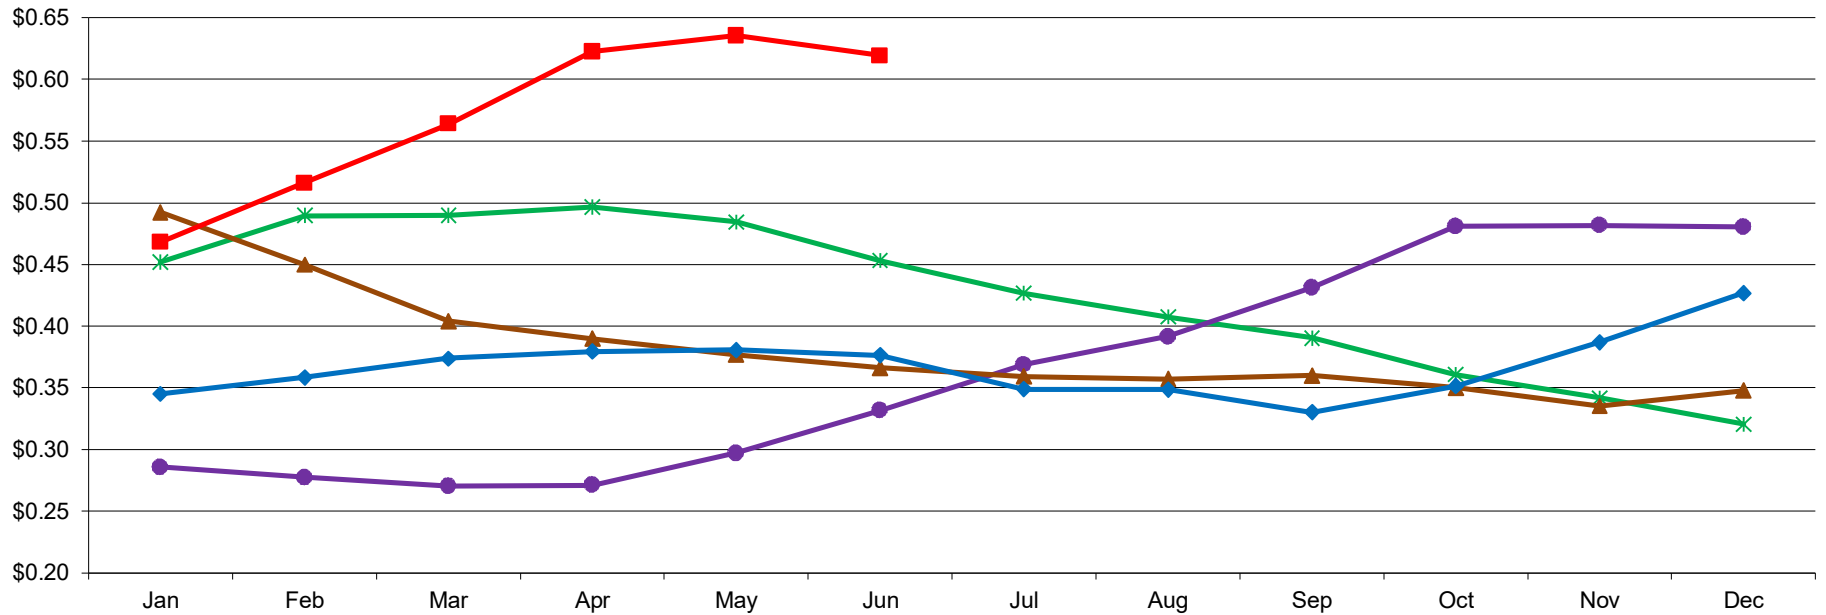

PER POUND

Northeastern Dry Whey Monthly Average Prices

7/2/2021 - GRAPH/SOURCE USDA, AMS, DMN
USDA/AMS/Dairy Market News, Madison, Wisconsin, (608) 422-8587
Dairy Market News website: <http://www.ams.usda.gov/market-news/dairy>
DMN MARS (My Market News): <https://mymarketnews.ams.usda.gov/>

2017 2018 2019 2020 2021