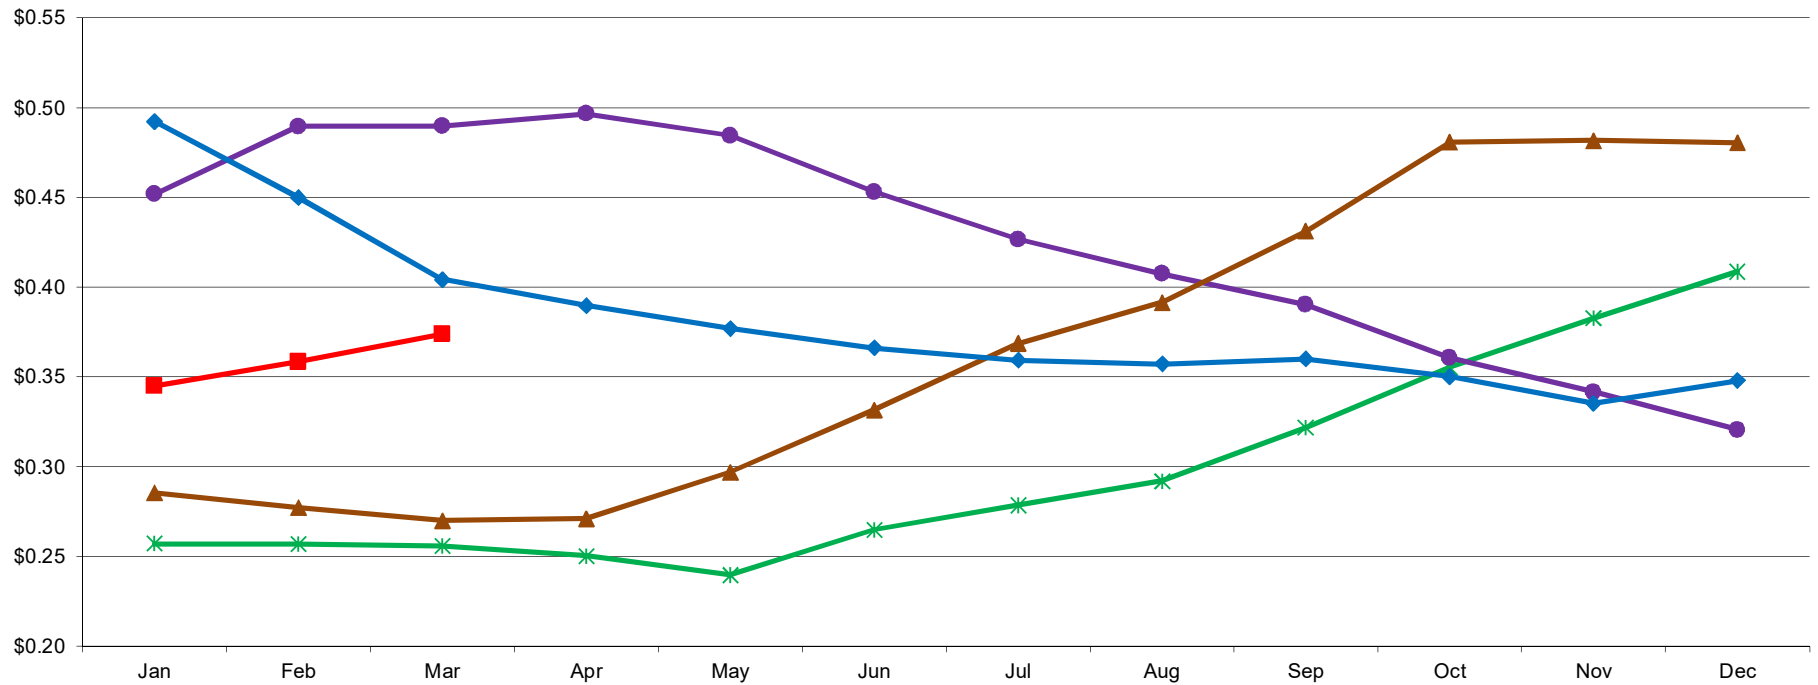

PER POUND

Northeastern Dry Whey Monthly Average Prices

4/3/2020 - GRAPH/SOURCE USDA, AMS, DMN
USDA/AMS/Dairy Market News, Madison, Wisconsin, (608) 422-8587
Dairy Market News website: <http://www.ams.usda.gov/market-news/dairy>
DMN MARS (My Market News): <https://mymarketnews.ams.usda.gov/>

2016 2017 2018 2019 2020