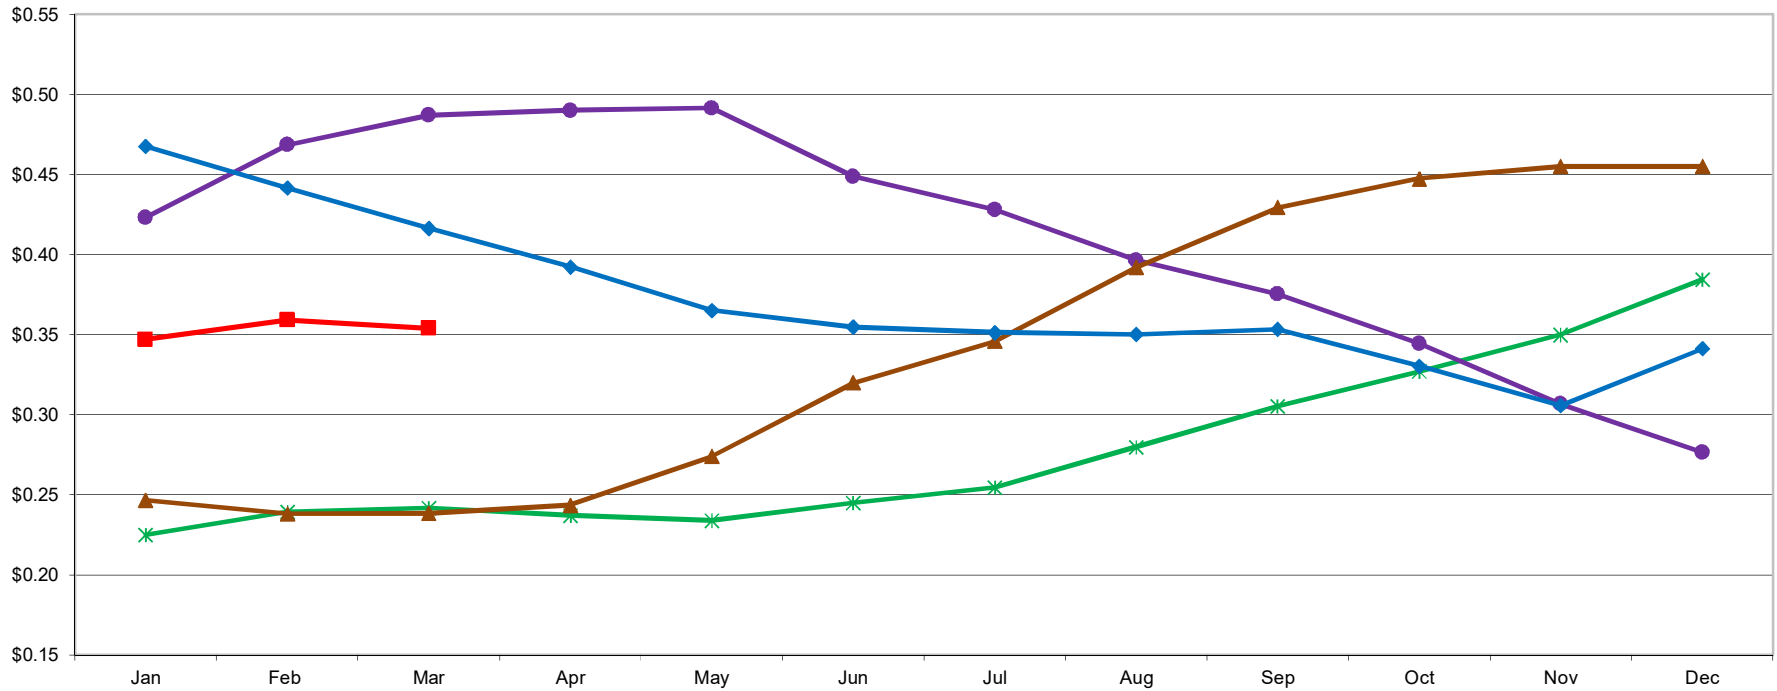

PER POUND

Central Dry Whey Monthly Average Mostly Prices

4/3/2020 - GRAPH/SOURCE USDA, AMS, DMN
USDA/AMS/Dairy Market News, Madison, Wisconsin, (608) 422-8587
Dairy Market News website <http://www.ams.usda.gov/market-news/dairy>
DMN MARS (My Market News) <https://mymarketnews.ams.usda.gov/>

2016 2017 2018 2019 2020