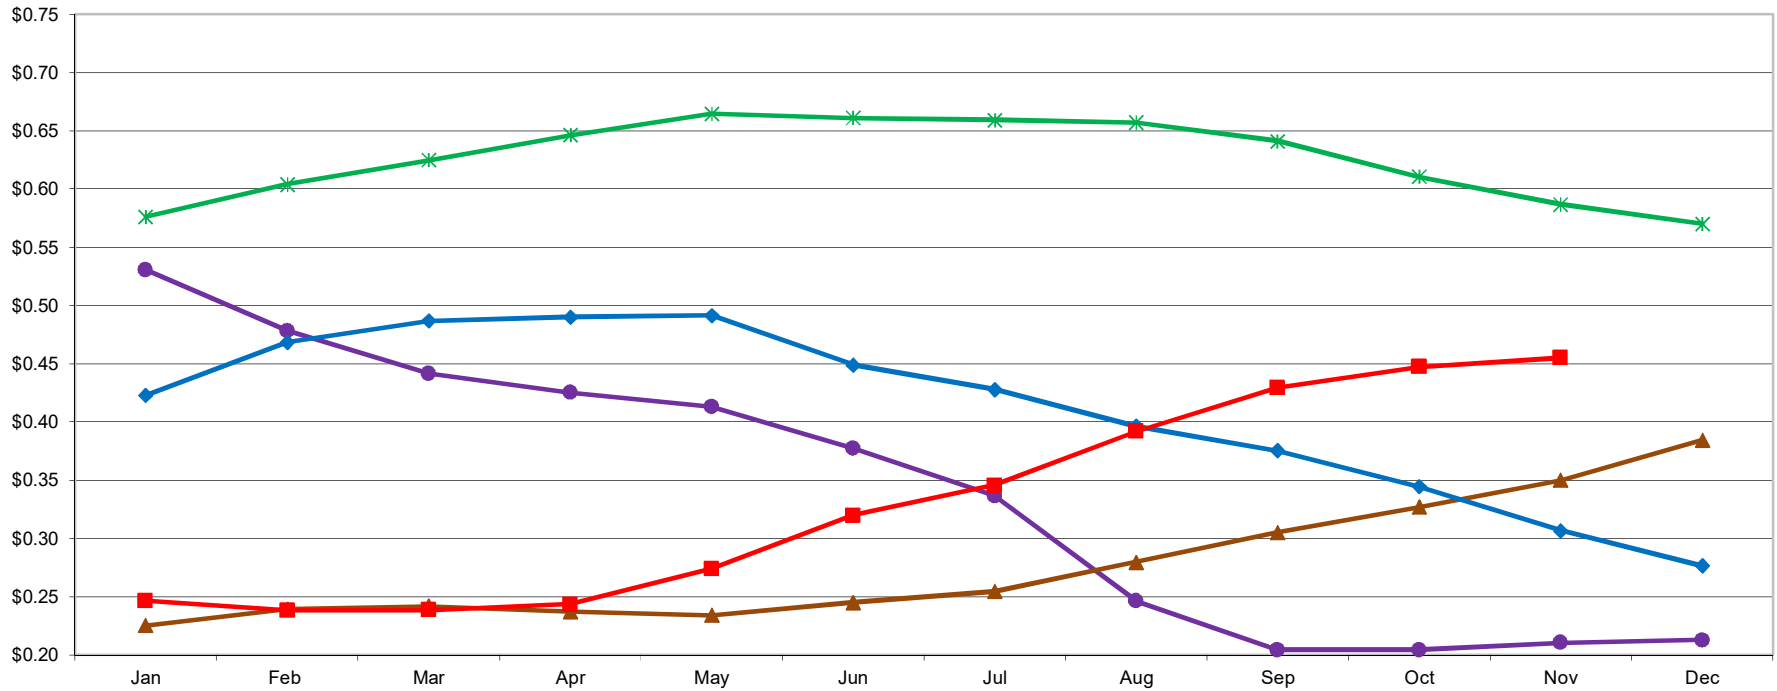

PER POUND

Central Dry Whey Monthly Average Mostly Prices

12/3/2018 - GRAPH/SOURCE USDA, AMS, DMN
USDA/AMS/Dairy Market News, Madison, Wisconsin, (608) 422-8587
Dairy Market News website <http://www.ams.usda.gov/market-news/dairy>
Dairy Market News database portal: www.marketnews.usda.gov/mnp/da-home

2014 2015 2016 2017 2018