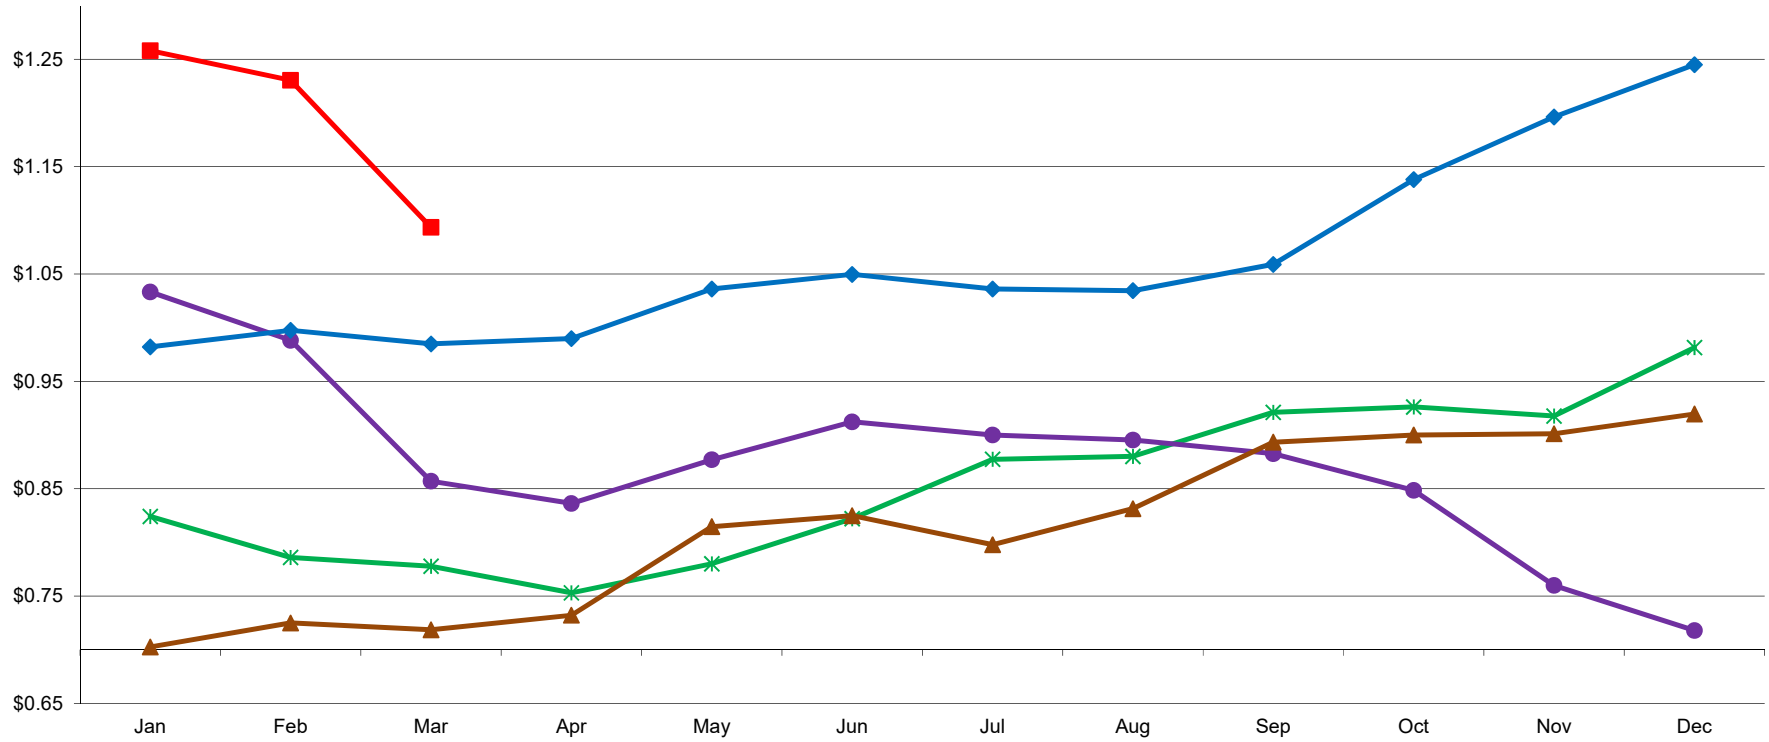

PER POUND

### Central & East Low/Medium Heat Nonfat Dry Milk Monthly Average Mostly Prices

4/3/2020 - GRAPH/SOURCE USDA, AMS, DMN  
USDA/AMS/Dairy Market News, Madison, Wisconsin, (608) 422-8587  
Dairy Market News website: <http://www.ams.usda.gov/market-news/dairy>  
DMN MARS (My Market News): <https://mymarketnews.ams.usda.gov/>

2016 2017 2018 2019 2020