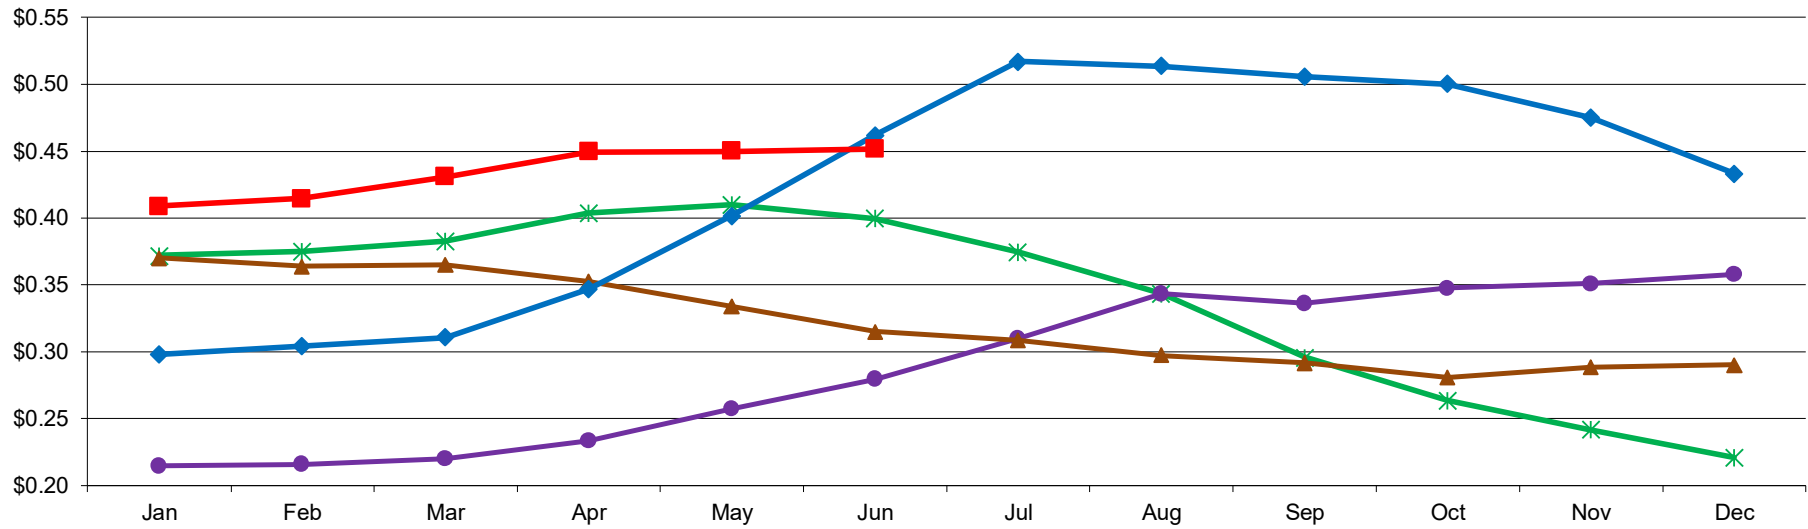

PER POUND

Central & West Dry Lactose Monthly Average Mostly Prices

7/2/2021 - GRAPH/SOURCE USDA, AMS, DMN
USDA/AMS/Dairy Market News, Madison, Wisconsin, (608) 422-8587
Dairy Market News website: <http://www.ams.usda.gov/market-news/dairy>
Dairy Market News database portal: www.marketnews.usda.gov/mnp/da-home

2017 2018 2019 2020 2021