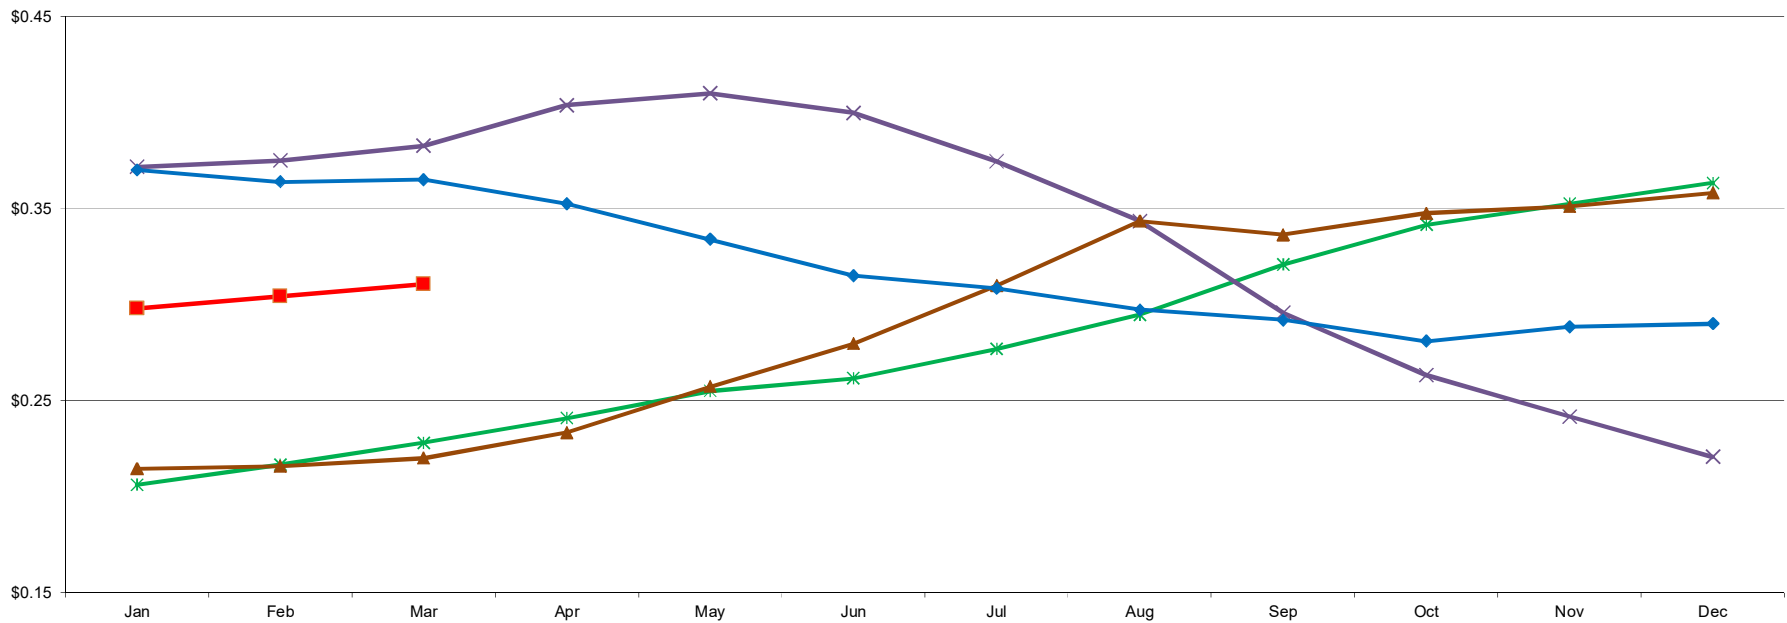

PER POUND

Central & West Dry Lactose Monthly Average Mostly Prices

4/3/2020 - GRAPH/SOURCE USDA, AMS, DMN
USDA/AMS/Dairy Market News, Madison, Wisconsin, (608) 422-8587
Dairy Market News website: <http://www.ams.usda.gov/market-news/dairy>
Dairy Market News database portal: www.marketnews.usda.gov/mnp/da-home

—*— 2016 —x— 2017 —▲— 2018 —◆— 2019 —■— 2020