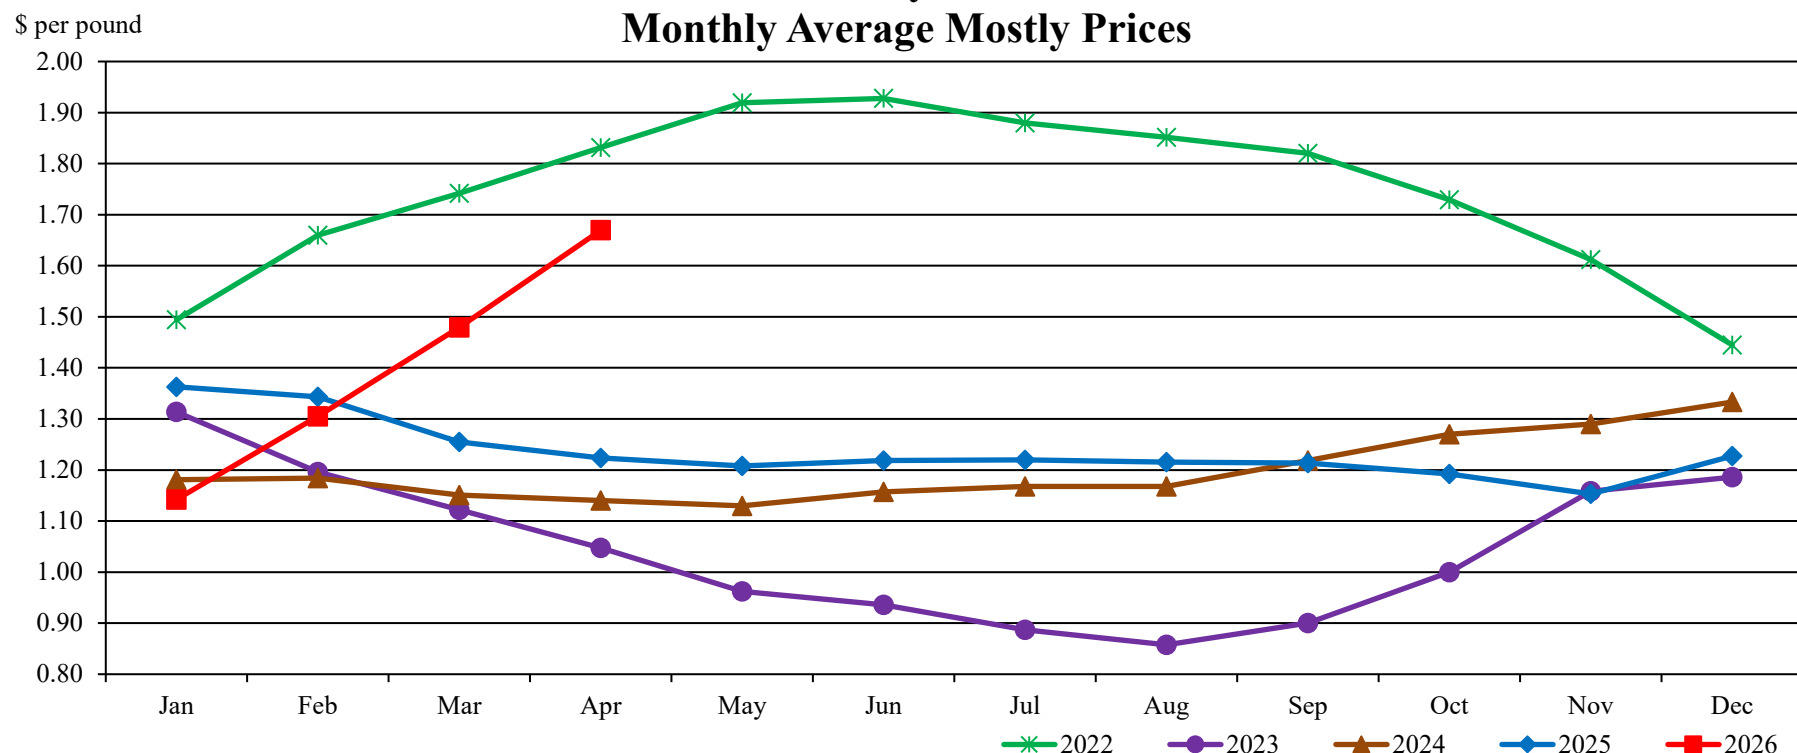

West U.S. Dry Buttermilk Monthly Average Mostly Prices

Year	Jan	Feb	Mar	Apr	May	Jun	Jul	Aug	Sep	Oct	Nov	Dec
2022	1.4946	1.6595	1.7417	1.8314	1.9195	1.9277	1.8799	1.8514	1.8202	1.7295	1.6124	1.4447
2023	1.3136	1.1963	1.1220	1.0475	0.9620	0.9360	0.8873	0.8576	0.9000	1.0000	1.1586	1.1860
2024	1.1810	1.1838	1.1508	1.1402	1.1298	1.1574	1.1677	1.1675	1.2183	1.2700	1.2897	1.3331
2025	1.3629	1.3434	1.2552	1.2234	1.2079	1.2188	1.2195	1.2152	1.2133	1.1923	1.1531	1.2273
2026	1.1423	1.3053	1.4793	1.6695	#N/A	#N/A	#N/A	#N/A	#N/A	#N/A	#N/A	#N/A

DATA SOURCE, USDA, AMS, DMN Monthly Averages, released 5/08/2026

West U.S. Dry Buttermilk Monthly Average Mostly Prices

GRAPH/SOURCE USDA, AMS, DMN
USDA/AMS/Dairy Market News, Madison, Wisconsin, (608) 422-8587

Dairy Market News website: <https://www.ams.usda.gov/market-news/dairy>
Dairy Market News database portal: <https://mymarketnews.ams.usda.gov/>