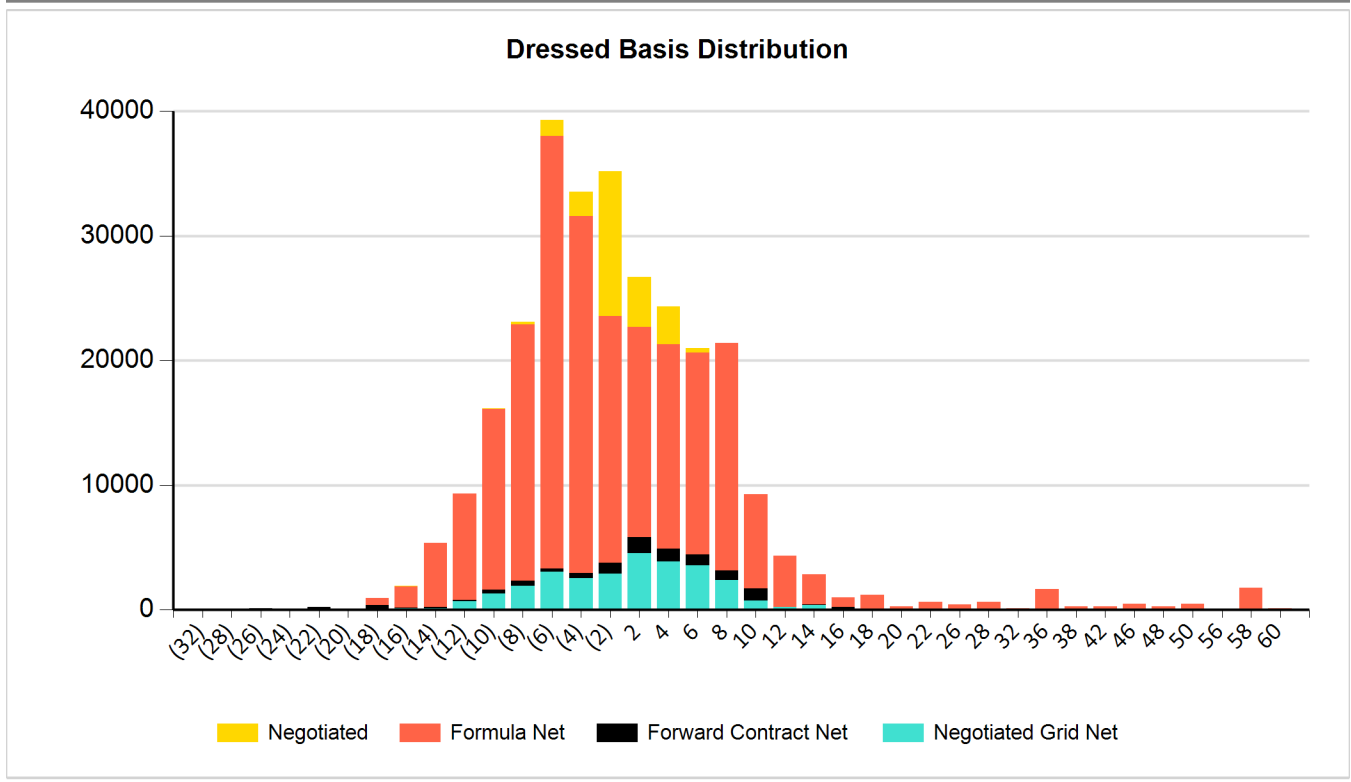

CHARTS

Live Basis Distribution

National Weekly Direct Beef Type Price Distribution

Agricultural Marketing Service
Livestock, Poultry, and Grain Market News

June 18, 2024

LM_CT215

Email us with accessibility issues regarding this report.

Explanatory Notes:

1 - Distribution groups are dynamic and only include groups where data exists for at least one purchase type.