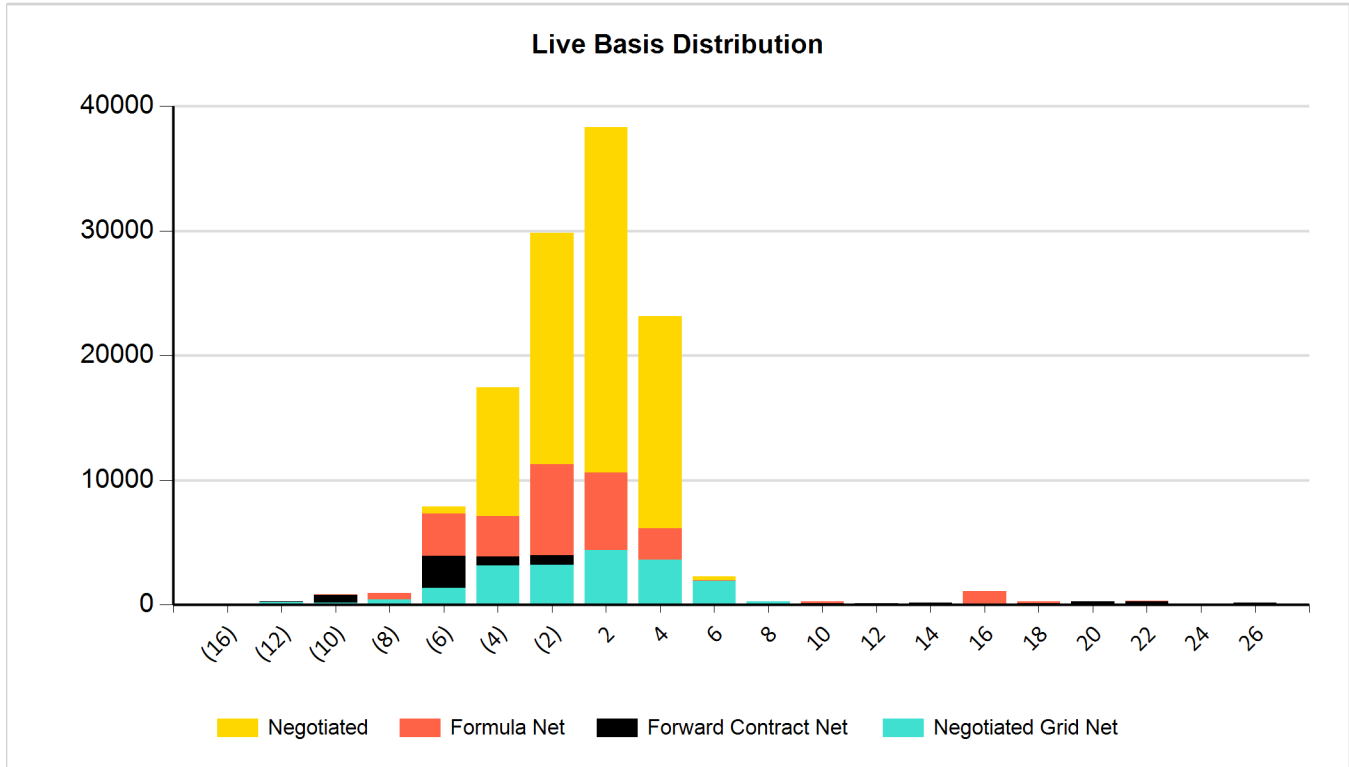

-16		3,091	35	572
-14		5,334	321	390
-12		9,964	1,648	925
-10		11,110	868	1,115
-8	172	17,251	327	808
-6		23,910	1,308	1,470
-4	821	28,931	2,189	2,452
-2	12,135	32,895	2,714	4,423
Dressed Wtd Avg	\$242.04	\$245.20	\$236.29	\$244.74
2	1,728	27,711	1,117	3,359
4	187	18,490	527	2,980
6		13,781	685	1,521
8		8,762	1,526	907
10	140	5,111	1,099	504
12		2,970	366	947
14	33	3,031	96	205
16		914	354	436
18		1,460		40
20		419		559
22		413		
24		303		81
26		687		105
28		527		13
30		999	306	
32		1,011		
34		1,523		
36		987		32
38		639		
40		1,079		11
42		1,604		
44		41		
46		135		
48		124		
52		212		
56		1,162		

National Weekly Direct Beef Type Price Distribution

Agricultural Marketing Service
Livestock, Poultry, and Grain Market News

November 22, 2022

[LM_CT215](#)

Email us with accessibility issues regarding this report.

CHARTS

National Weekly Direct Beef Type Price Distribution

Agricultural Marketing Service
Livestock, Poultry, and Grain Market News

November 22, 2022

[LM_CT215](#)

Email us with accessibility issues regarding this report.

Explanatory Notes:

1 - Distribution groups are dynamic and only include groups where data exists for at least one purchase type.