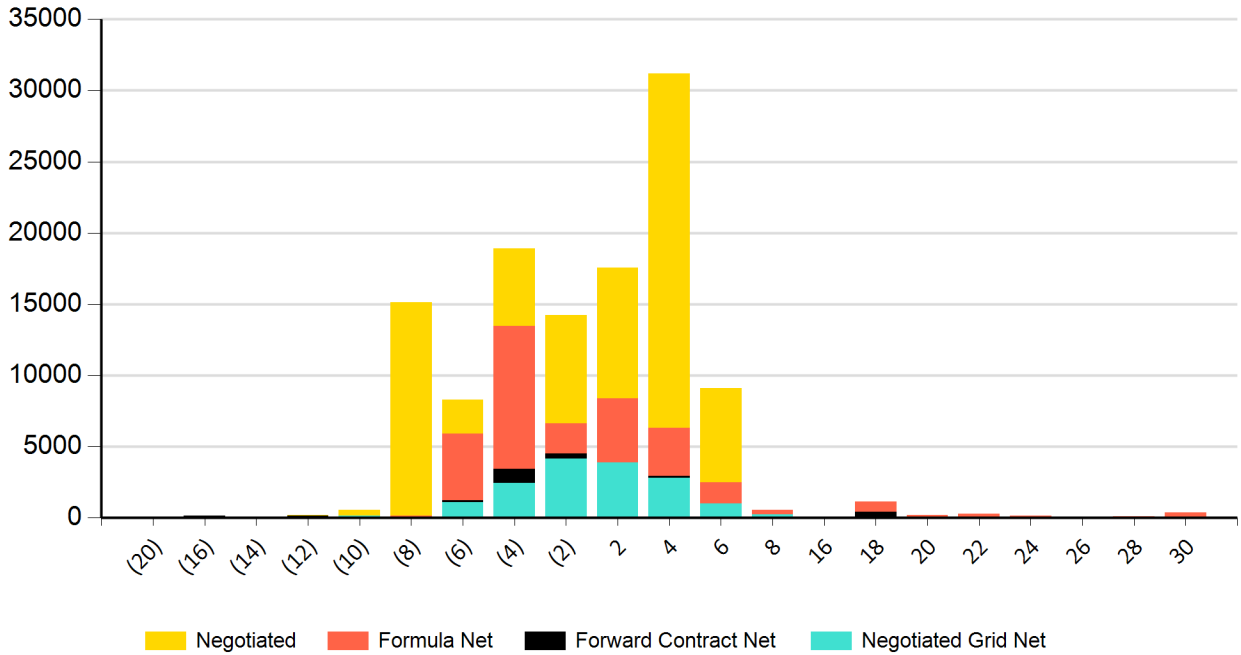

DRESSED BASIS DISTRIBUTION				
\$2 Distribution Groups ¹	Negotiated	Formula Net	Forward Contract Net	Negotiated Grid Net
-32			91	
-28			36	
-26			105	
-24			74	
-22			200	48

National Weekly Direct Beef Type Price Distribution

Agricultural Marketing Service
Livestock, Poultry, and Grain Market News

June 18, 2024

LM_CT215

[Email us with accessibility issues regarding this report.](#)

-20			33	58
-18		574	287	87
-16	24	1,706	38	137
-14		5,144	101	123
-12		8,529	140	672
-10	66	14,467	304	1,326
-8	207	20,591	398	1,923
-6	1,292	34,652	263	3,068
-4	1,947	28,615	400	2,557
-2	11,611	19,795	877	2,885
Dressed Wtd Avg	\$306.05	\$299.97	\$294.11	\$304.27
2	4,060	16,860	1,285	4,516
4	2,997	16,425	1,011	3,877
6	375	16,215	876	3,546
8		18,216	782	2,385
10		7,568	957	746
12		4,154		199
14		2,413	40	388
16		756	240	
18		1,126	72	
20		267		
22		574	84	
26		453		
28		647		
32		140		
36		1,643		
38		274		
42		286		
46		473		
48		299		
50		460		
56		76		
58		1,781		
60		114		

National Weekly Direct Beef Type Price Distribution

Agricultural Marketing Service
Livestock, Poultry, and Grain Market News

June 18, 2024

[LM_CT215](#)

[Email us with accessibility issues regarding this report.](#)

CHARTS

Live Basis Distribution

National Weekly Direct Beef Type Price Distribution

Agricultural Marketing Service
Livestock, Poultry, and Grain Market News

June 18, 2024

LM_CT215

Email us with accessibility issues regarding this report.