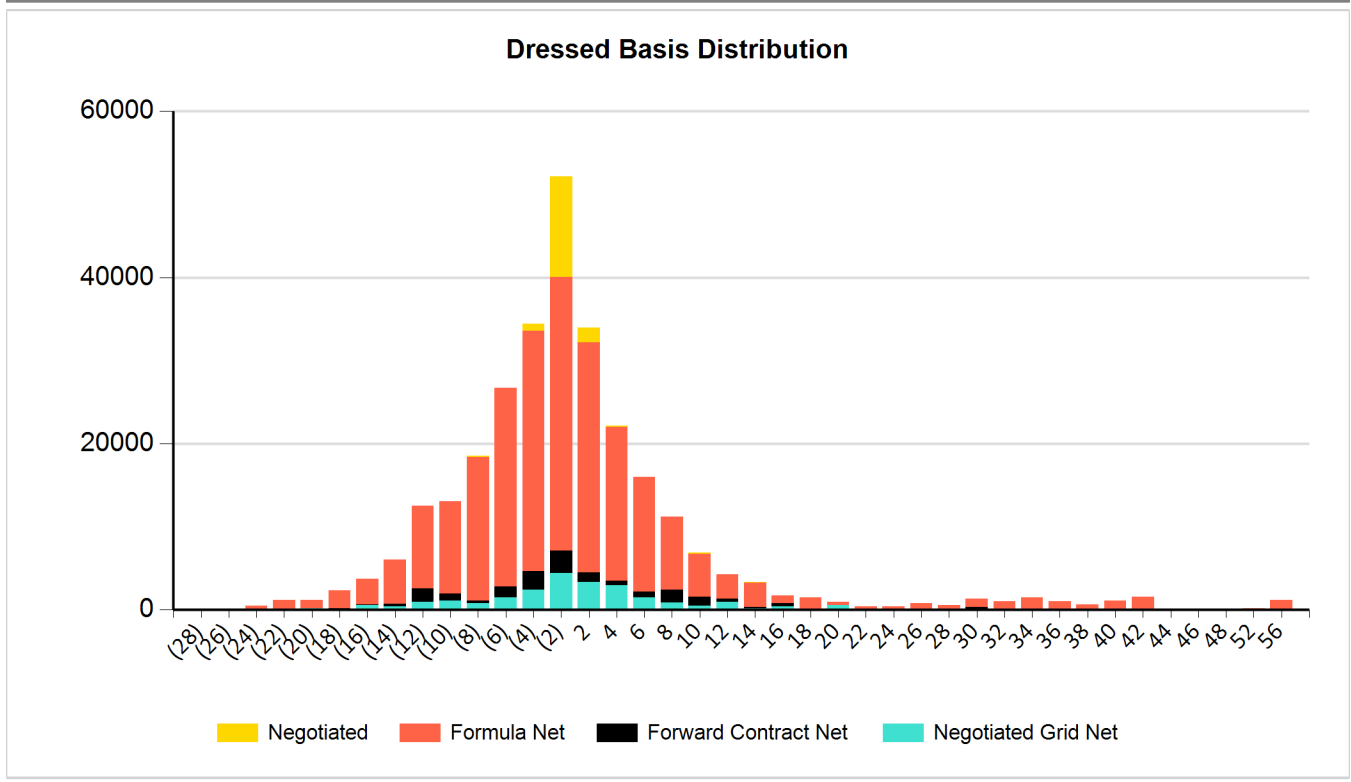

CHARTS

National Weekly Direct Beef Type Price Distribution

Agricultural Marketing Service
Livestock, Poultry, and Grain Market News

November 22, 2022

[LM_CT215](#)

Email us with accessibility issues regarding this report.

Explanatory Notes:

1 - Distribution groups are dynamic and only include groups where data exists for at least one purchase type.