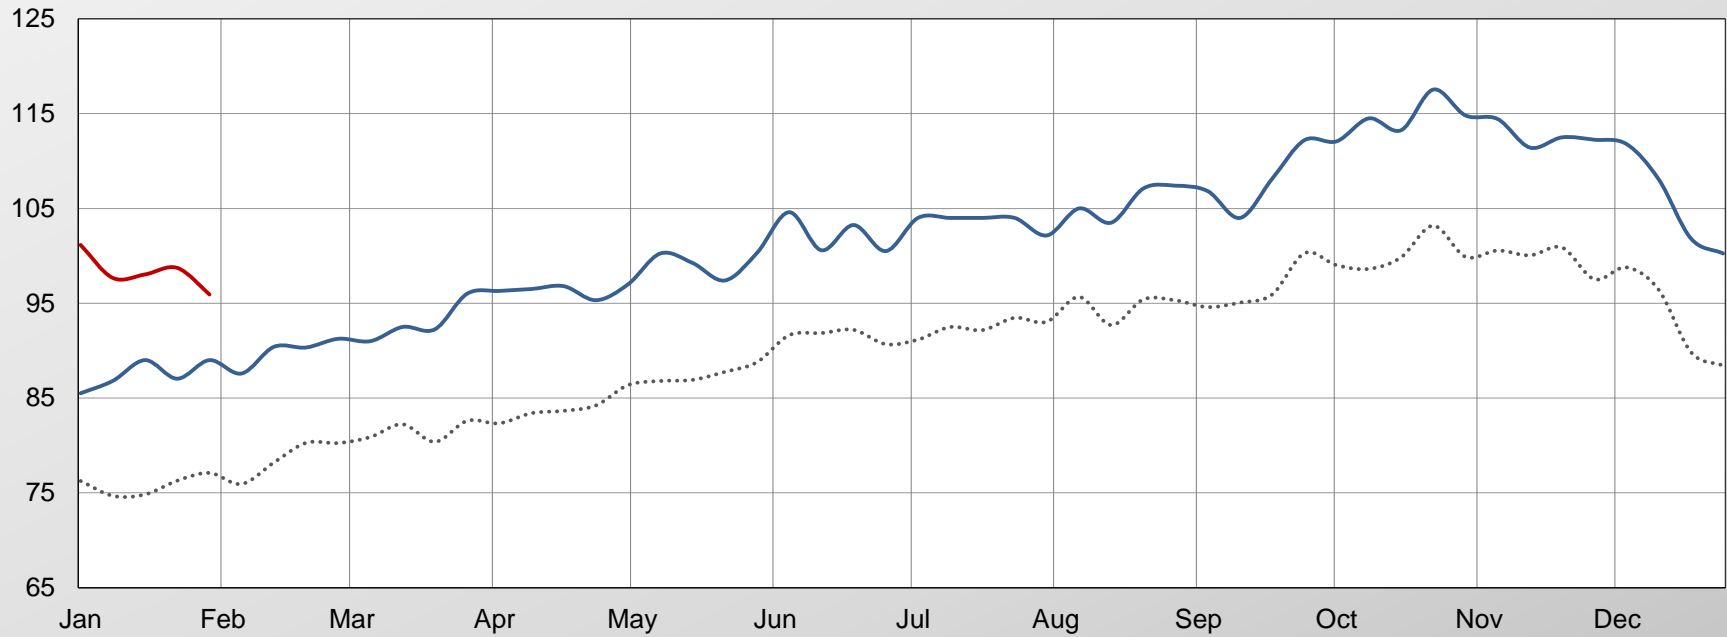

# National Frozen 8-16 lbs. Hen Turkey - Weekly Average Prices

(cents per pound, FOB)

Source: USDA AMS Poultry Market News and Analysis