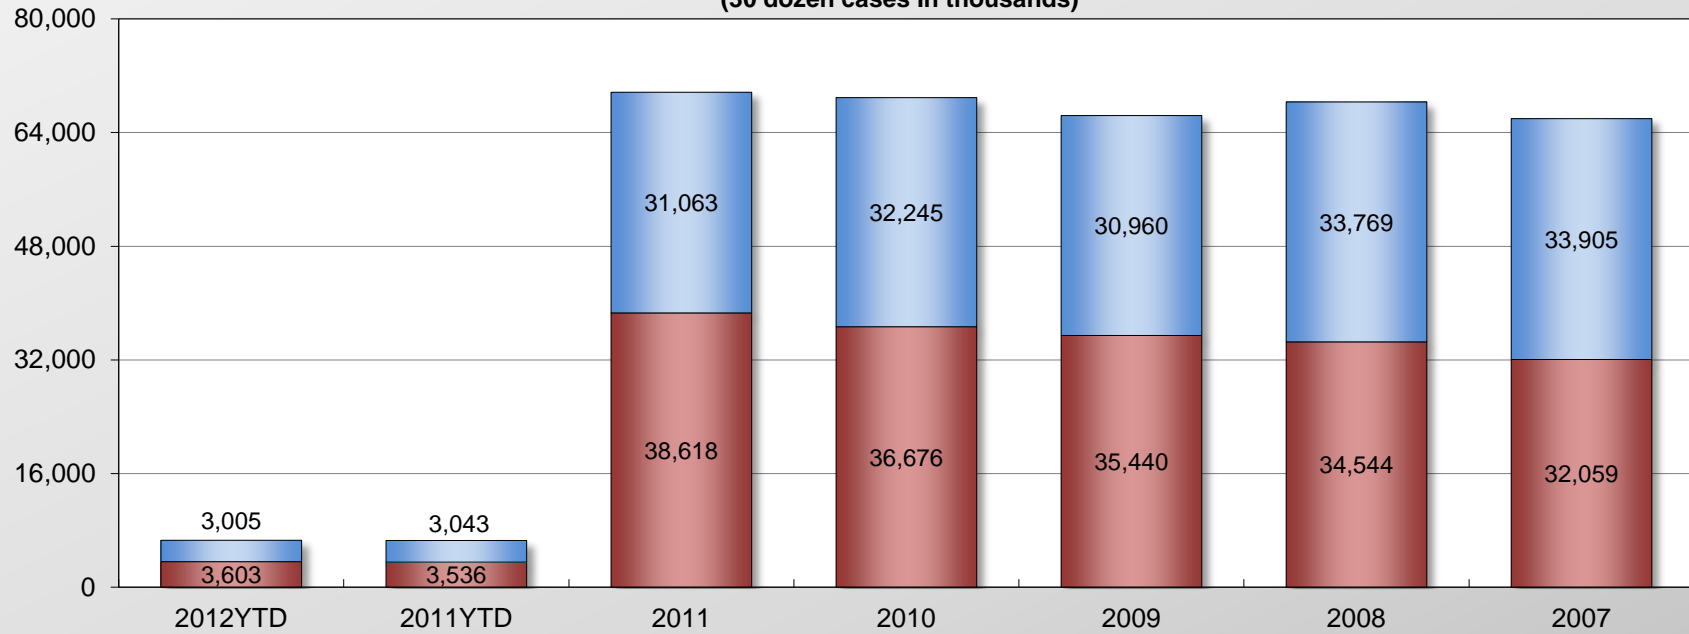

Inline and Offline Shell Eggs Broken Under Federal Inspection in the U.S. By Year 2007 - 2012

(30 dozen cases in thousands)

1/ 2011 Totals are preliminary.

2/ May include limited amount of off-line source material.