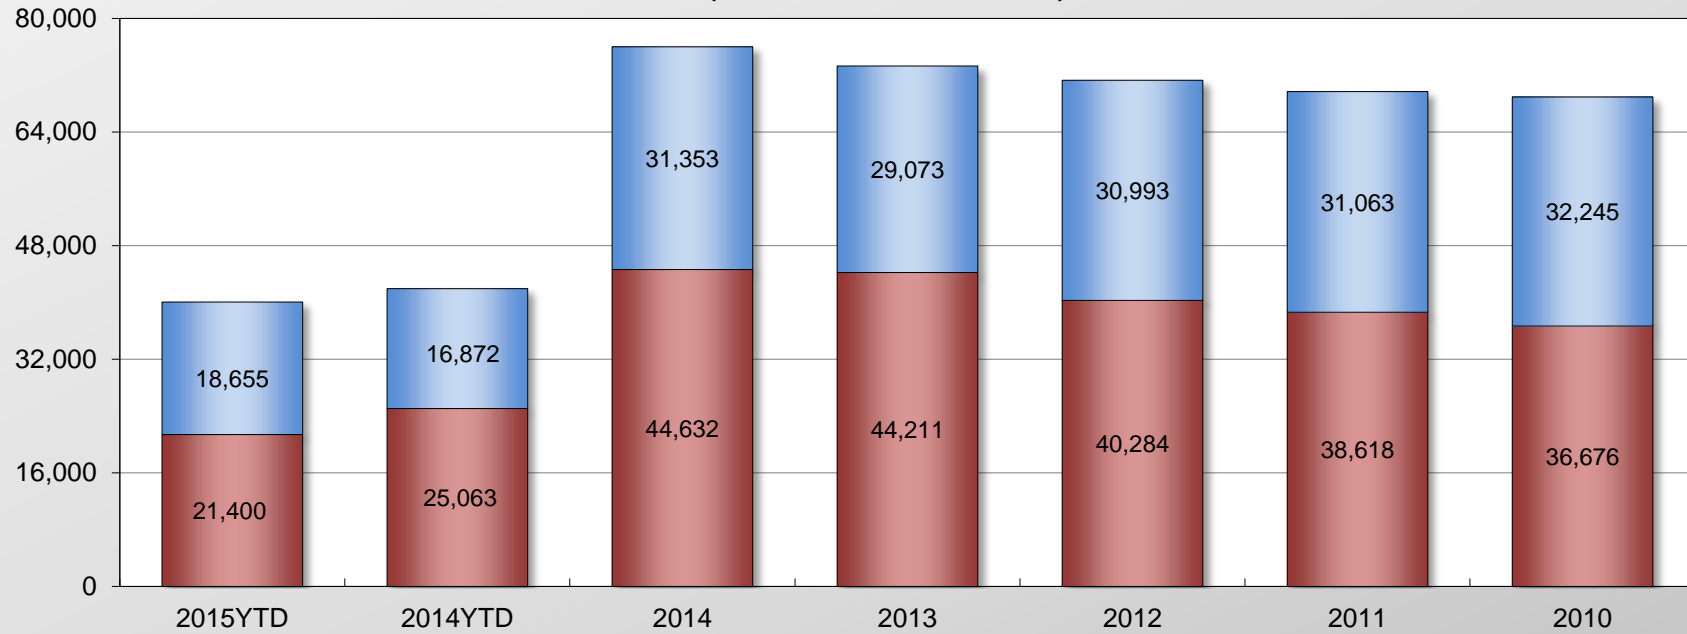

# Inline and Offline Shell Eggs Broken Under Federal Inspection in the U.S. By Year 2010 - 2015

(30 dozen cases in thousands)

1/ 2013 Totals are preliminary.

2/ May include limited amount of off-line source material.

Updated as of week ending 07/18/2015

Source: USDA AMS Livestock, Poultry, & Grain Market News

■ IN-LINE ■ OFF-LINE