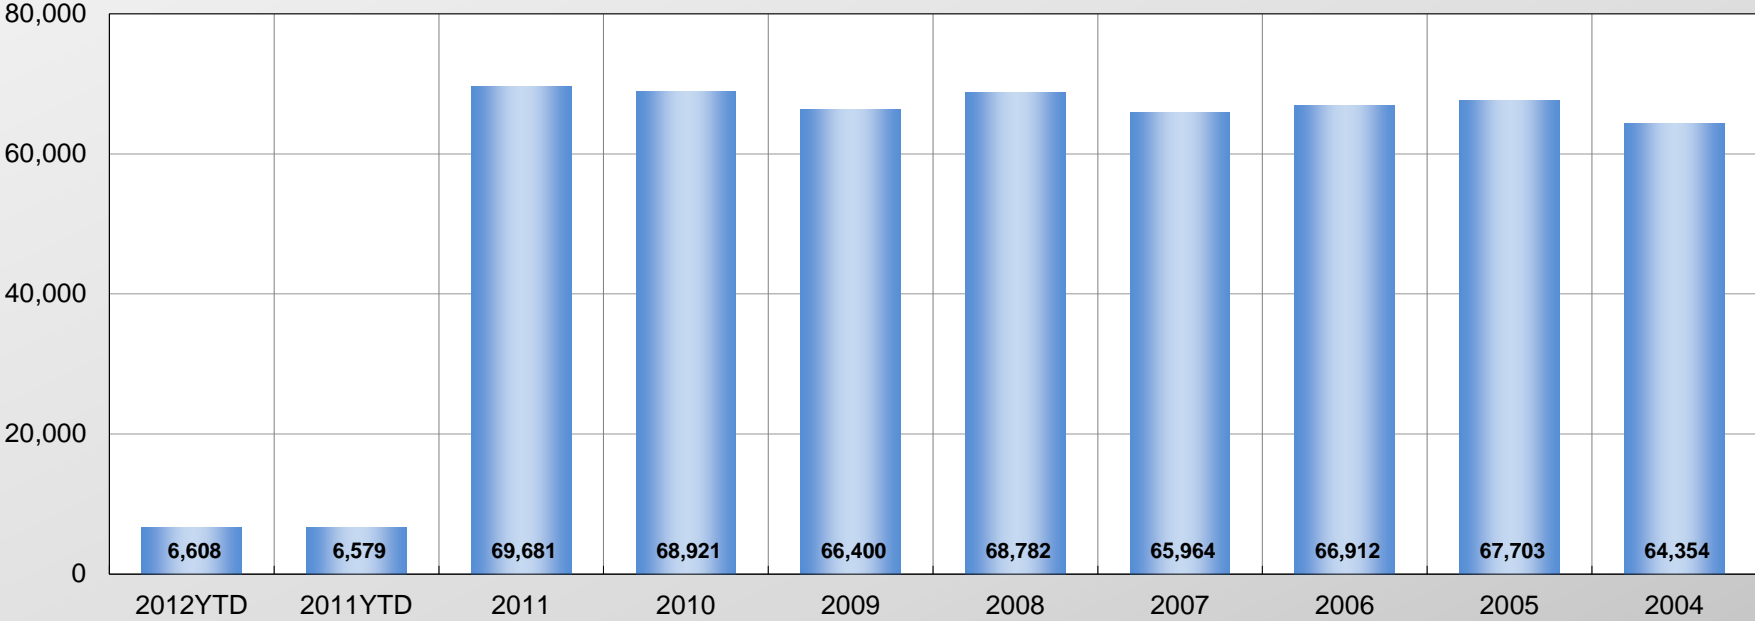

Total Shell Egg Cases Broken Under Federal Inspection

(30 dozen cases in thousands)

Updated as of week ending 2/4/2012
Source: USDA AMS Poultry Market News and Analysis