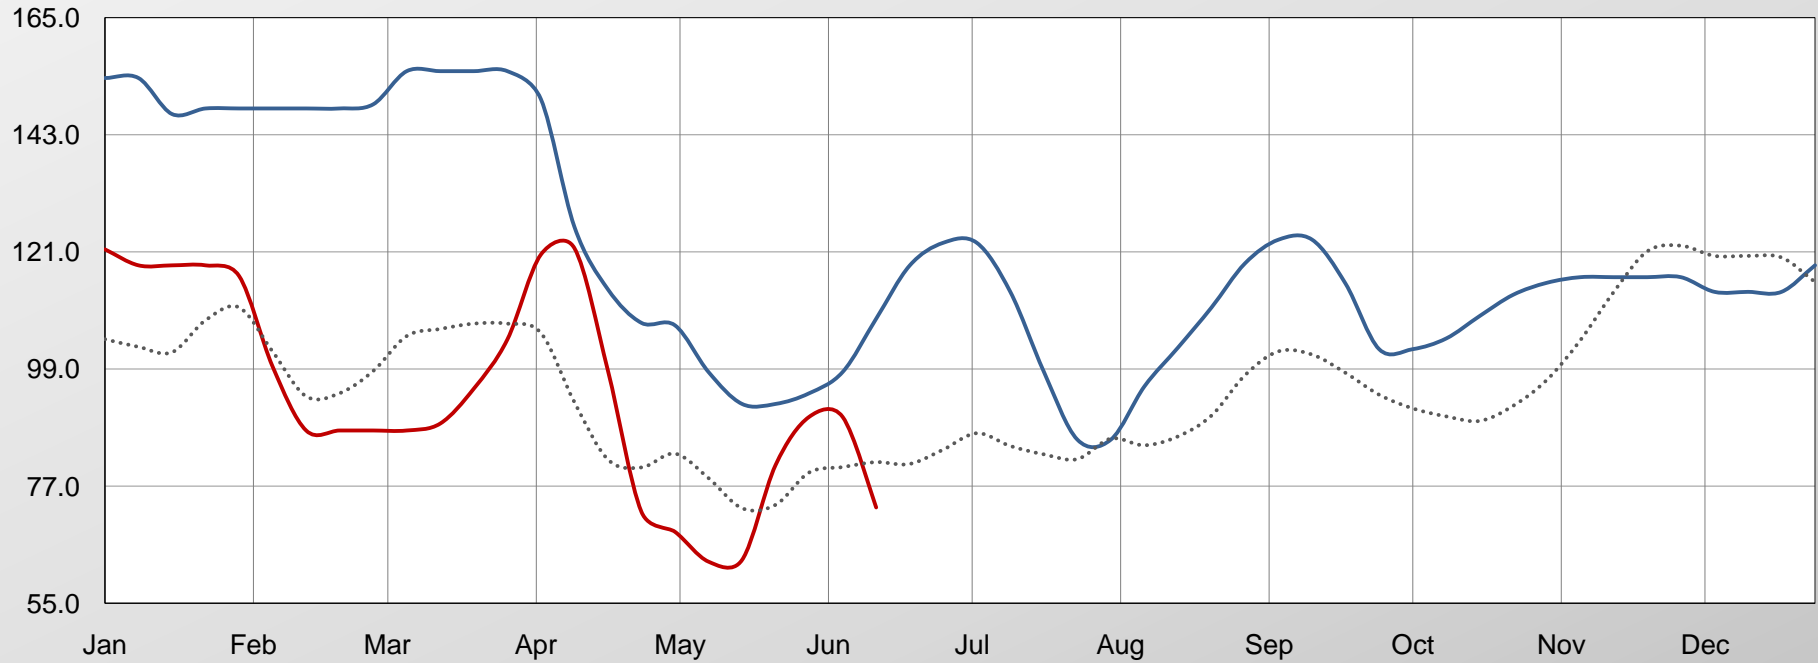

Combined Regional Large Egg Prices- Weekly Average Prices

(cents per dozen)

Source: USDA AMS Poultry Market News and Analysis