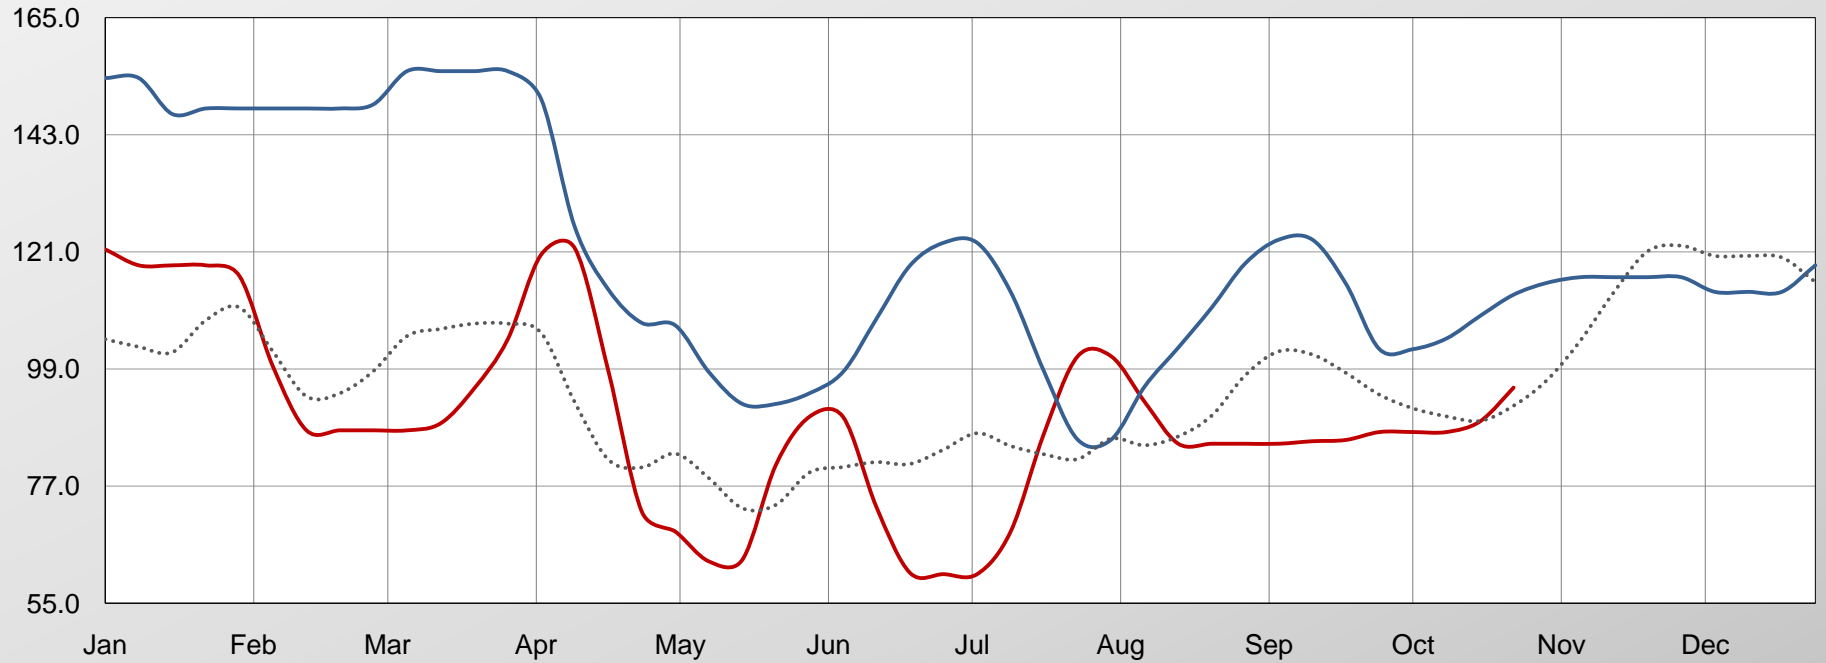

Combined Regional Large Egg Prices- Weekly Average Prices

(cents per dozen)

Source: USDA AMS Poultry Market News and Analysis