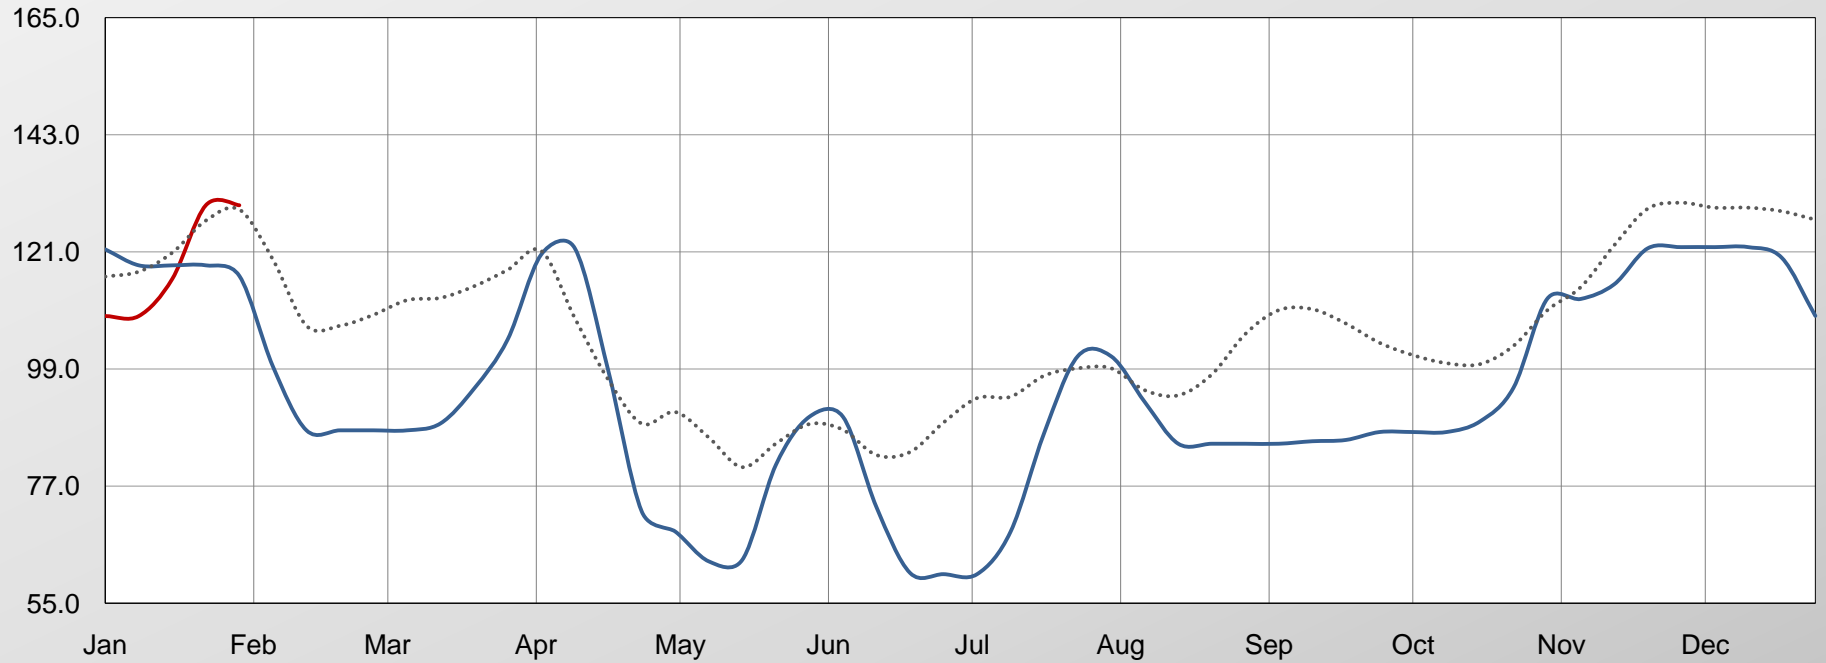

Combined Regional Large Egg Prices- Weekly Average Prices

(cents per dozen)

Source: USDA AMS Poultry Market News and Analysis

— 2010 — 2009 3-Year