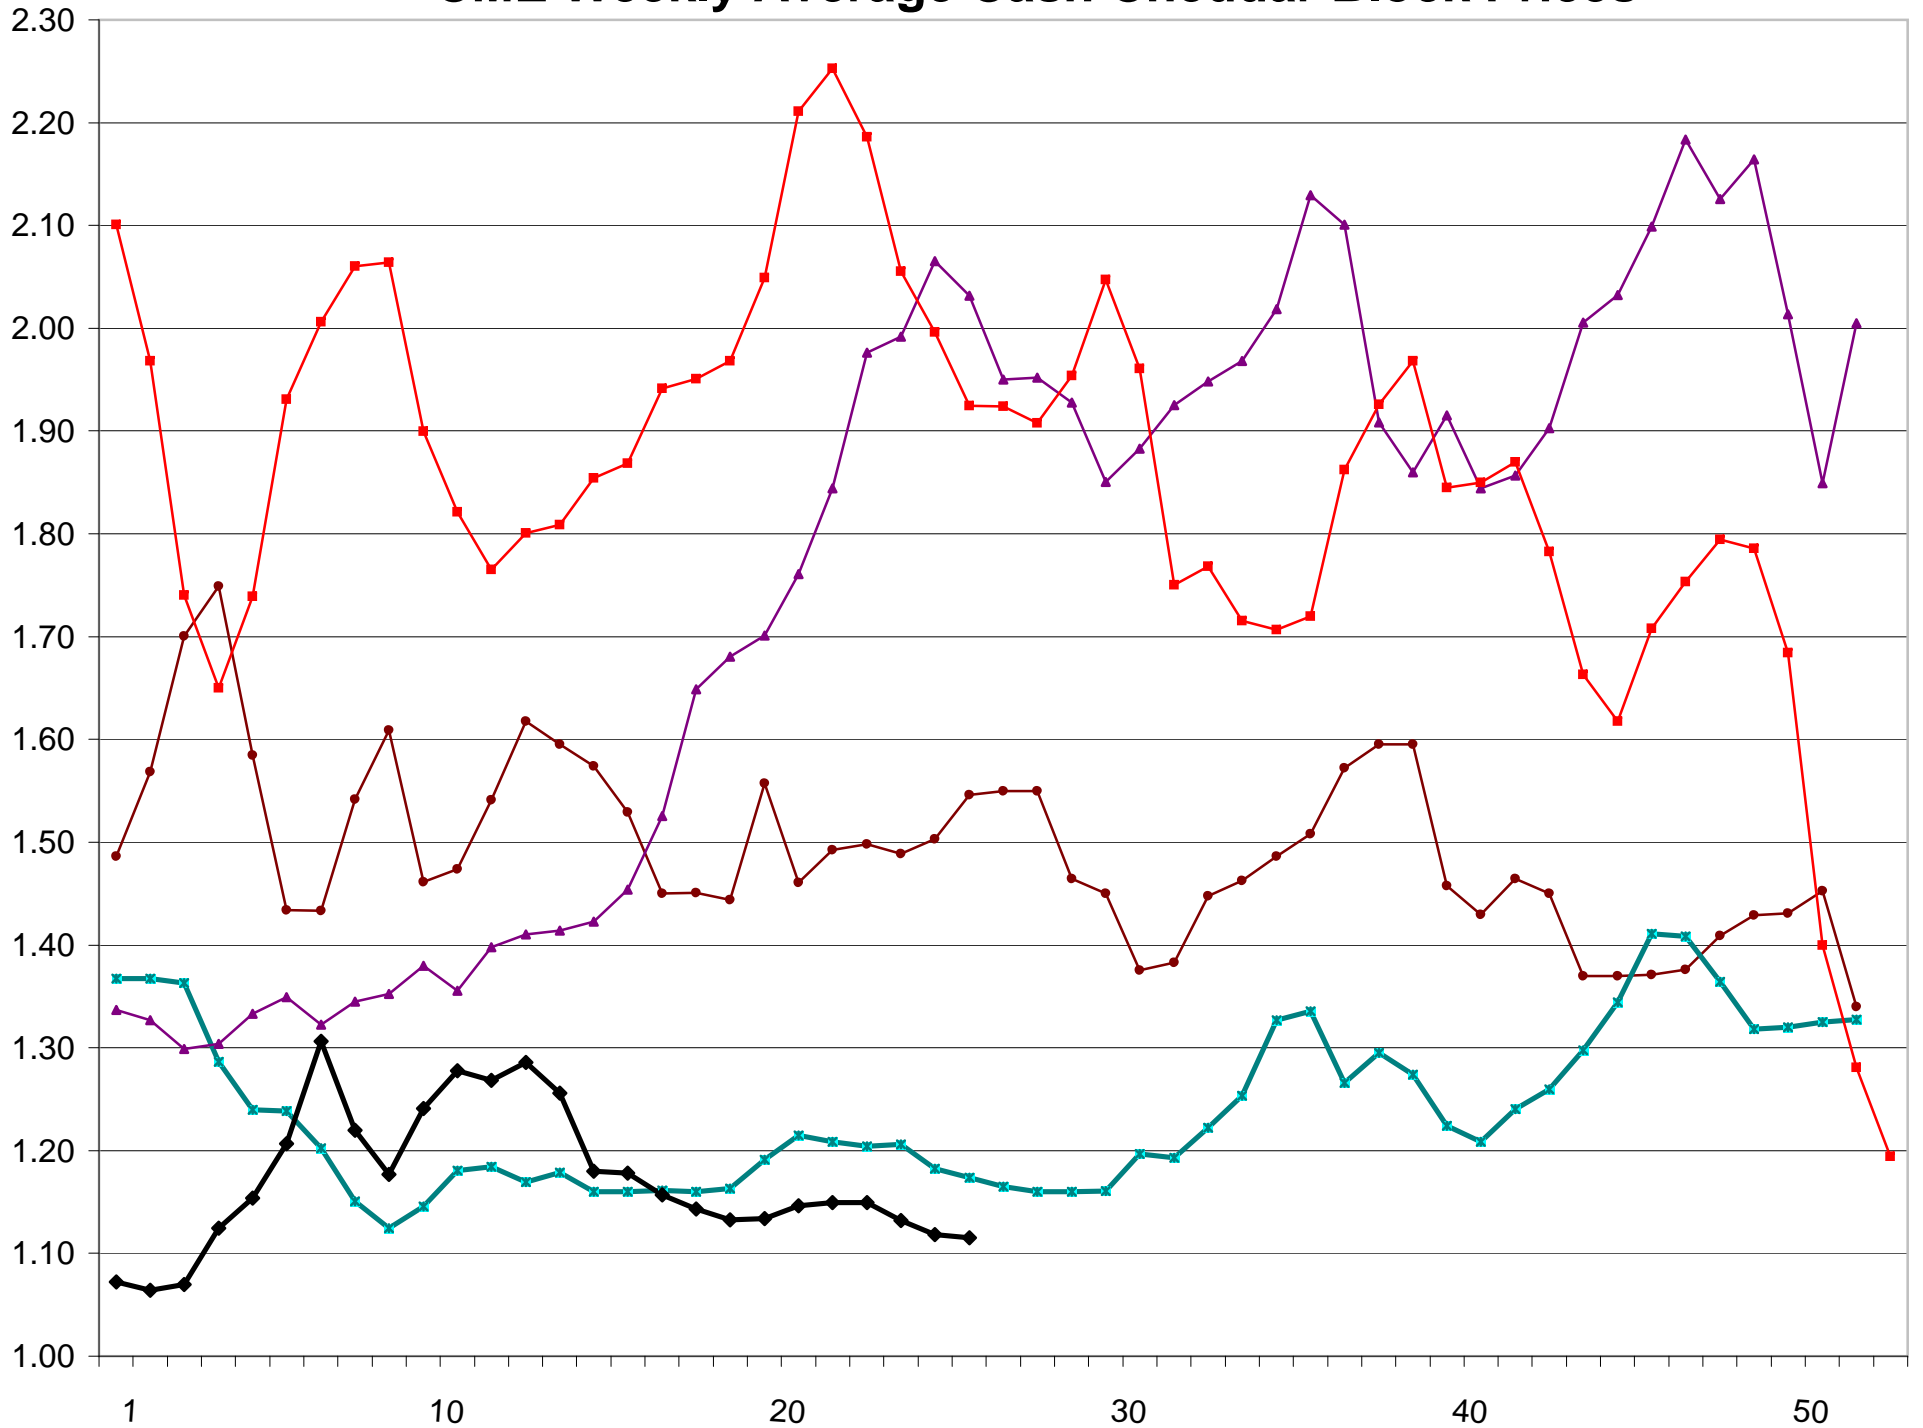

U.S. \$ Per Pound

CME Weekly Average Cash Cheddar Block Prices

7/2/2009 - Graph USDA, DMN; Source CME GROUP