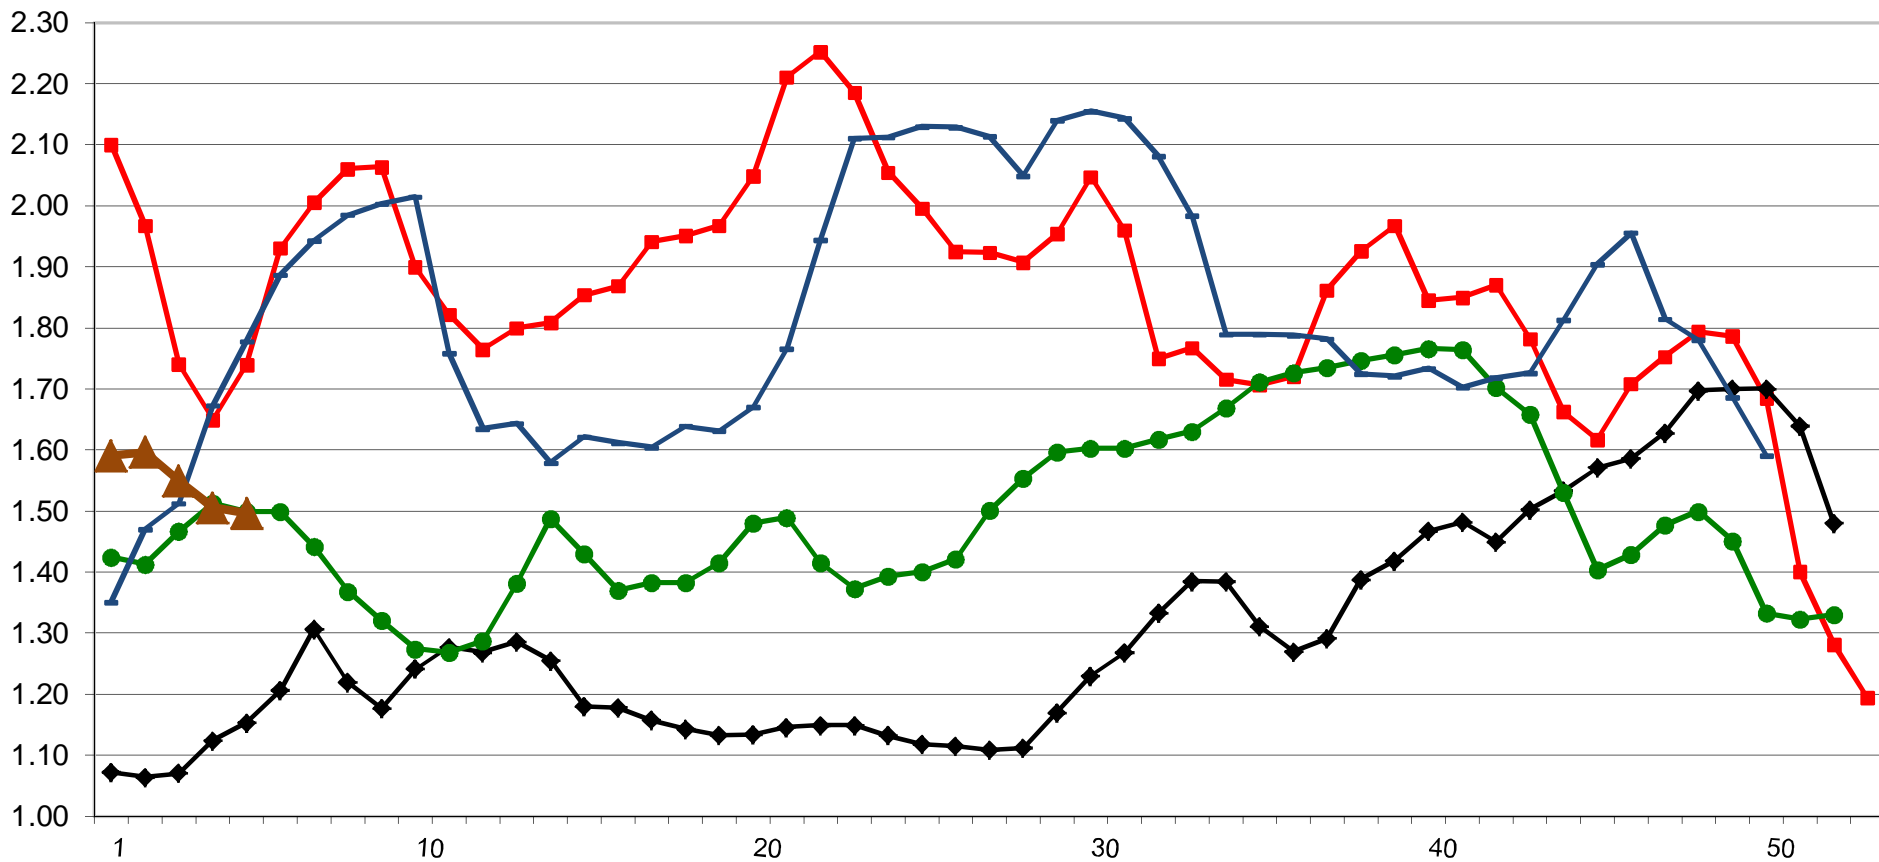

\$ Per Pound

CME Weekly Average Cash Cheddar Block Prices

02/03/2012 - Graph USDA, DMN; Source CME GROUP

2008 2009 2010 2011 2012