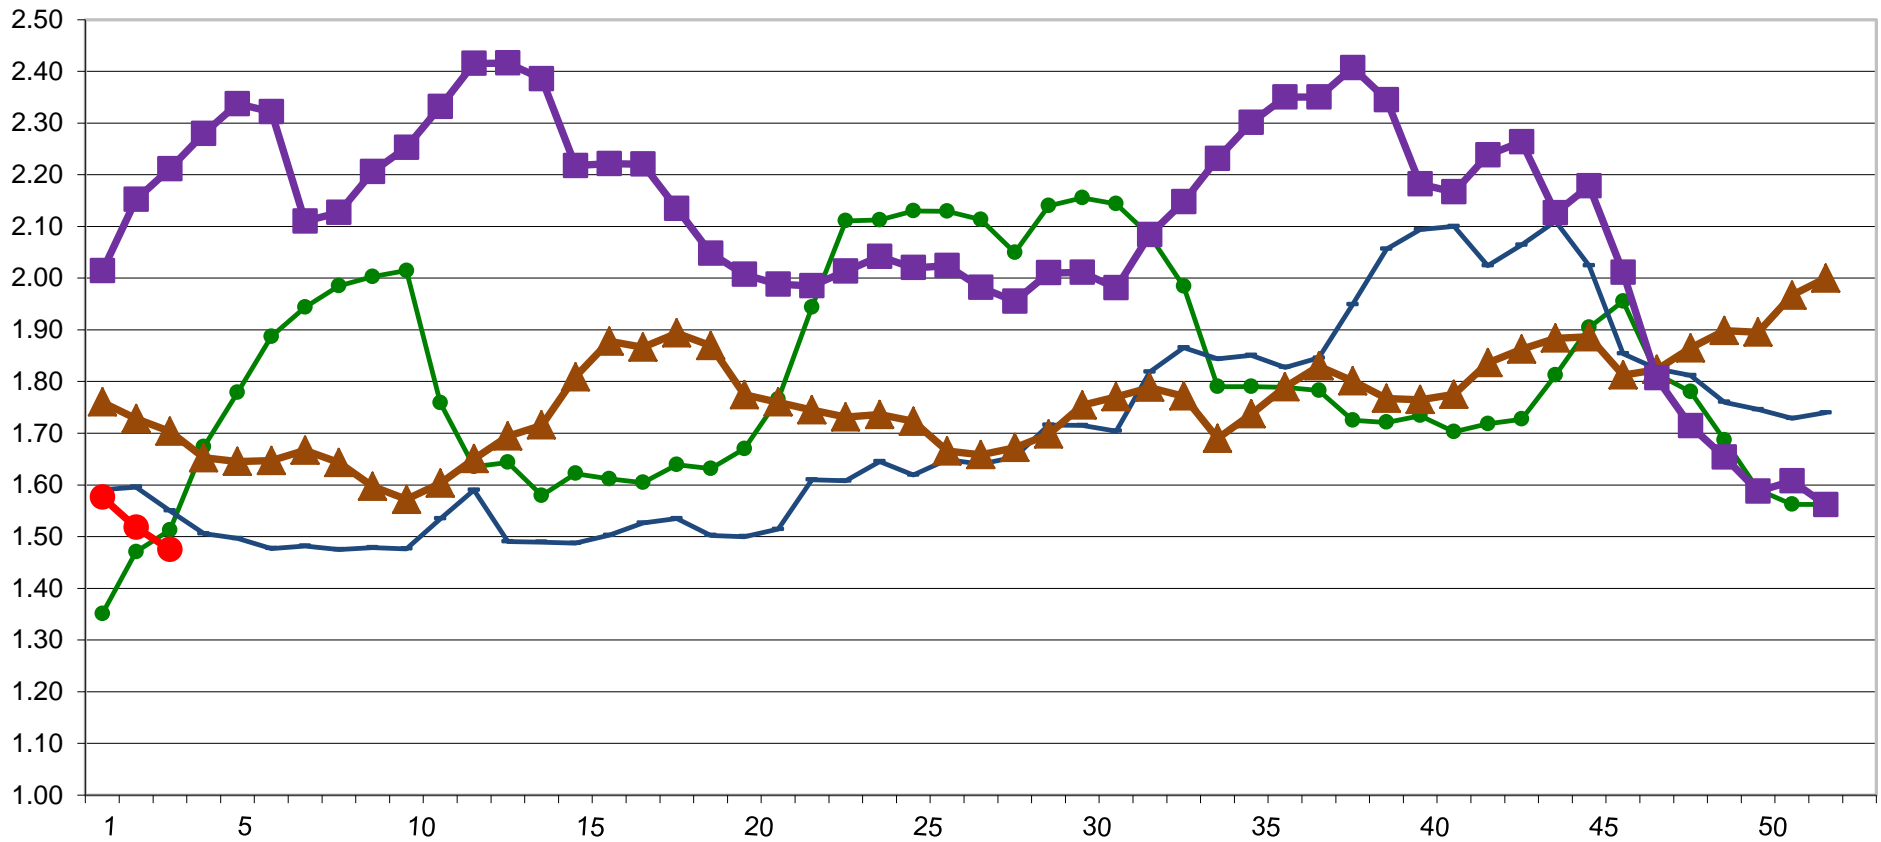

## CME WEEKLY AVERAGE CASH CHEDDAR BLOCK PRICES

U.S. \$ PER POUND

1/23/2015 - GRAPH USDA, DMN; SOURCE CME GROUP  
 USDA/AMS/Dairy Market News, Madison, Wisconsin, (608)278-4150  
 Dairy Market News website: [www.ams.usda.gov/dairymarketnews](http://www.ams.usda.gov/dairymarketnews)  
 Dairy Market News database portal: [www.marketnews.usda.gov/mnp/da-home](http://www.marketnews.usda.gov/mnp/da-home)

● 2011   
 — 2012   
 ▲ 2013   
 ■ 2014   
 ● 2015