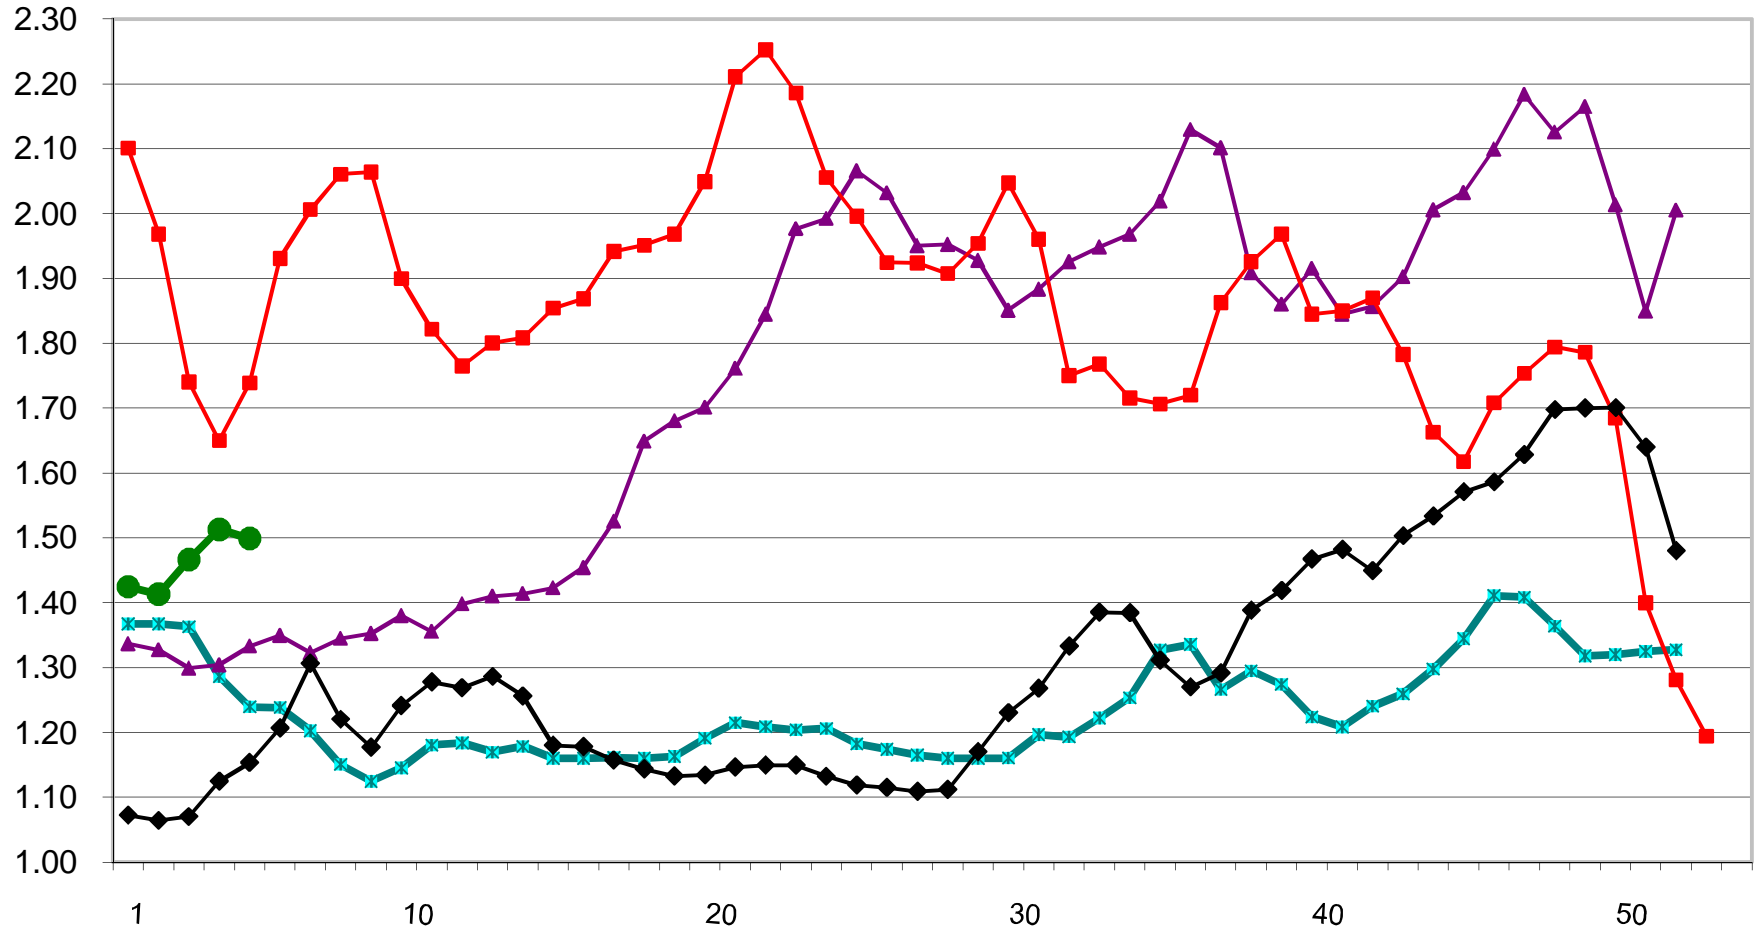

\$ Per Pound

CME Weekly Average Cash Cheddar Block Prices

02/05/2010 - Graph USDA, DMN; Source CME GROUP