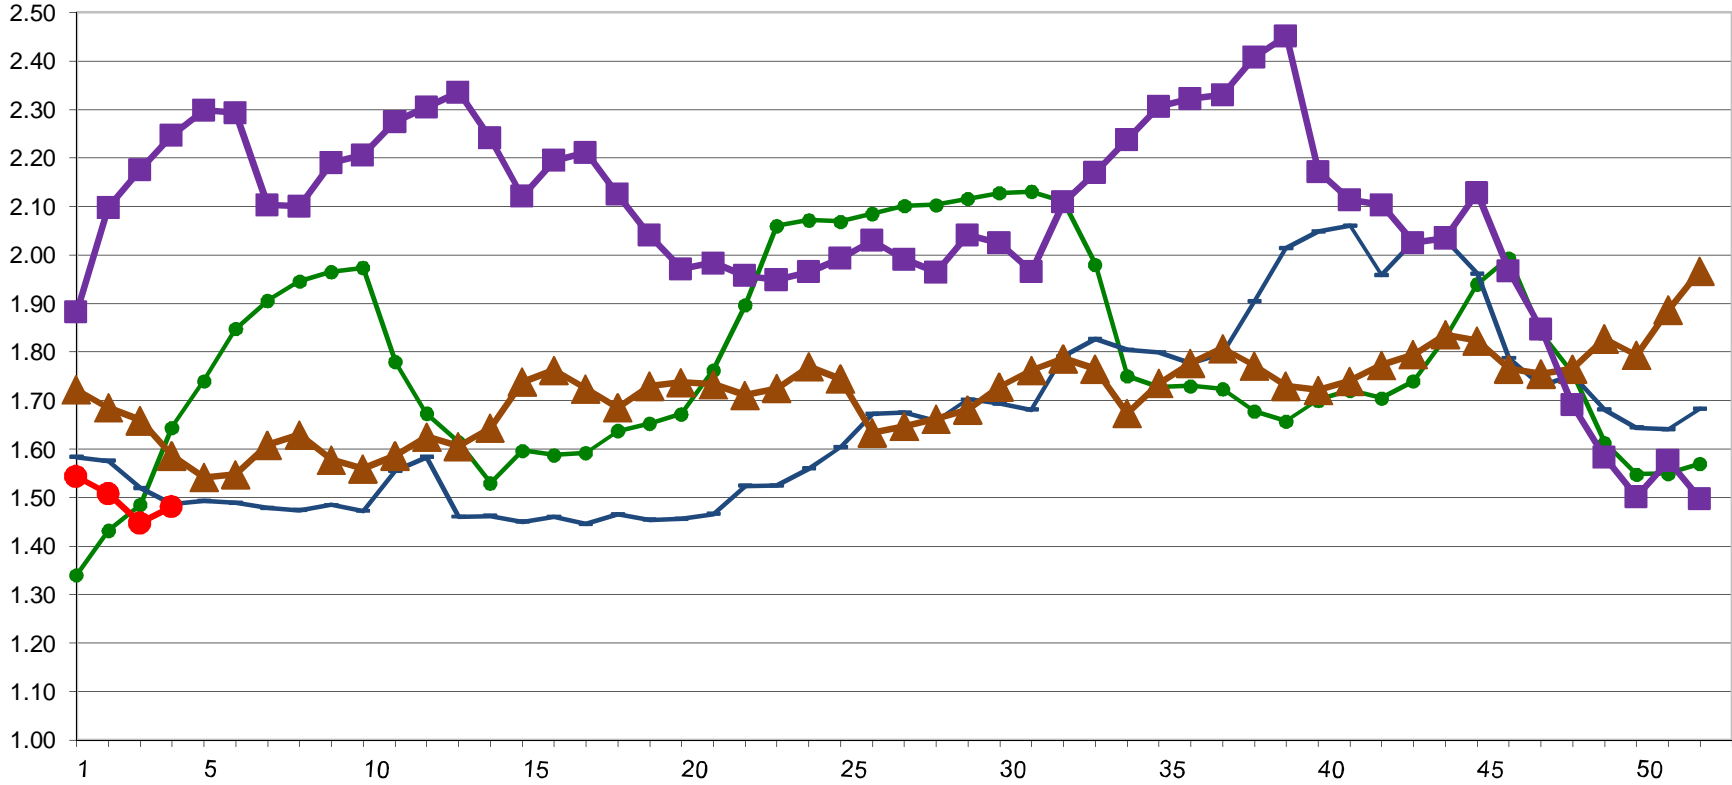

CME WEEKLY AVERAGE CASH BARREL PRICES

U.S. \$ PER POUND

1/30/2015 - GRAPH USDA, DMN; SOURCE CME GROUP
 USDA/AMS/Dairy Market News, Madison, Wisconsin, (608)278-4150
 Dairy Market News website: www.ams.usda.gov/dairymarketnews
 Dairy Market News database portal: <http://www.marketnews.usda.gov/mnp/da-home>

● 2011 ● 2012 ▲ 2013 ■ 2014 ● 2015