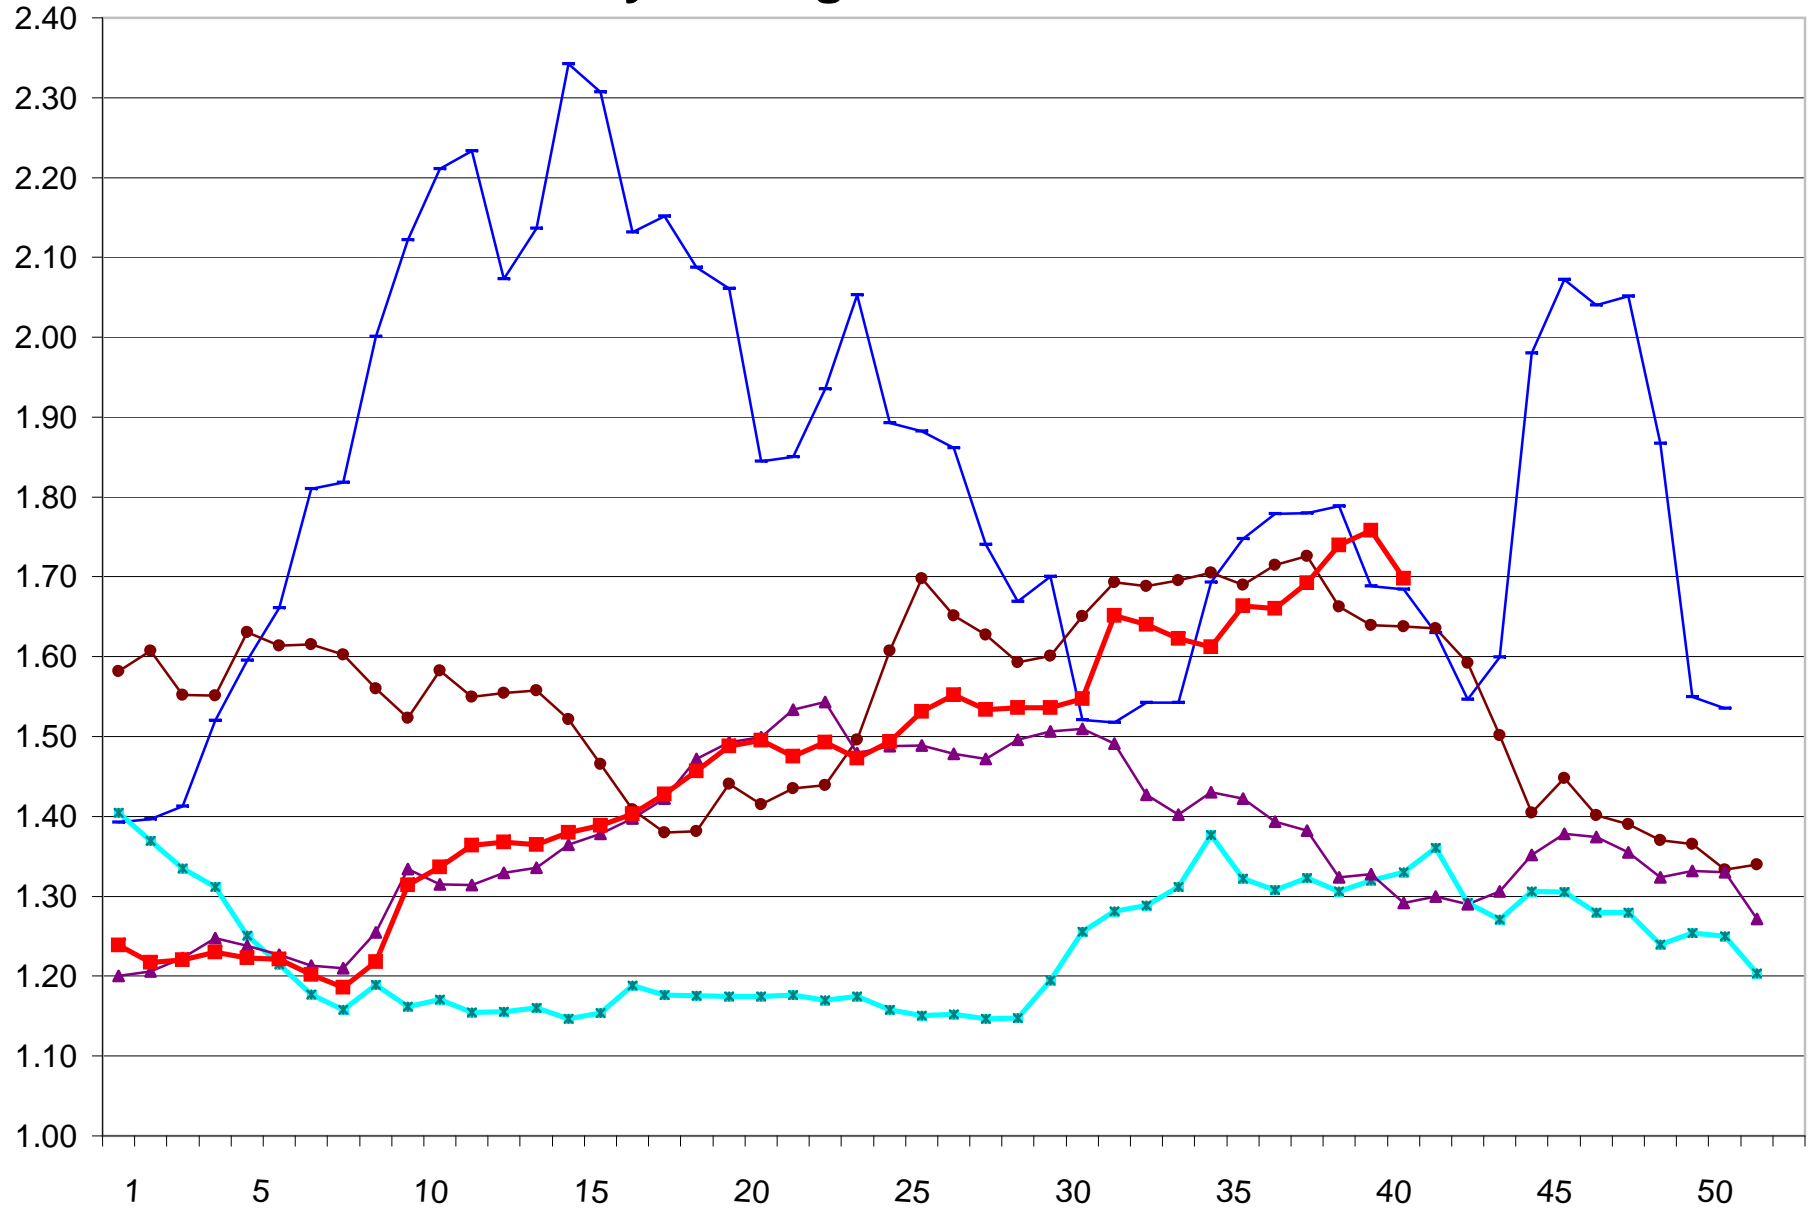

U.S. \$ Per Pound

# CME Weekly Average Cash Grade AA Butter Prices

10/10/2008 - Graph USDA, DMN; Source CME GROUP