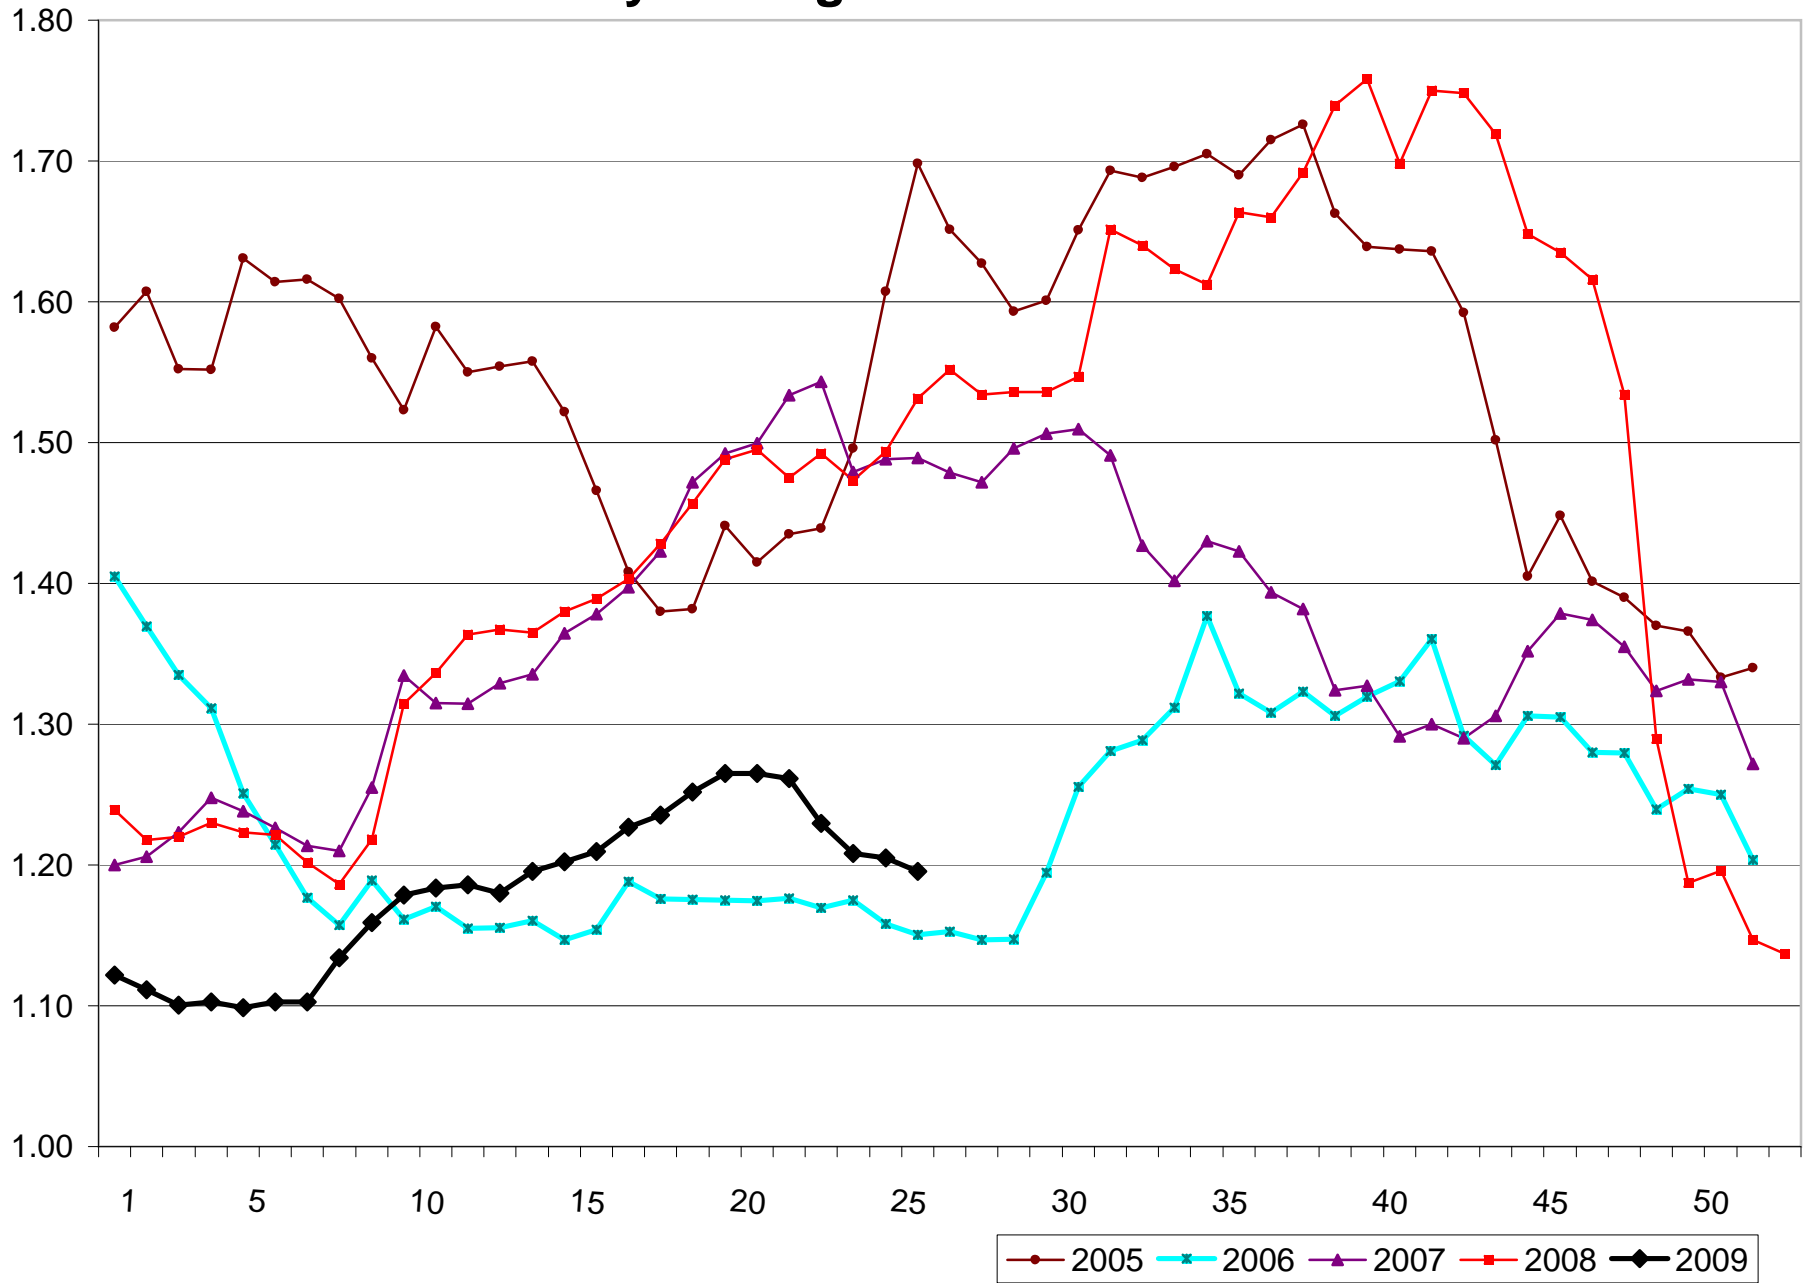

U.S. \$ Per Pound

CME Weekly Average Cash Grade AA Butter Prices

7/2/2009 - Graph USDA, DMN; Source CME GROUP