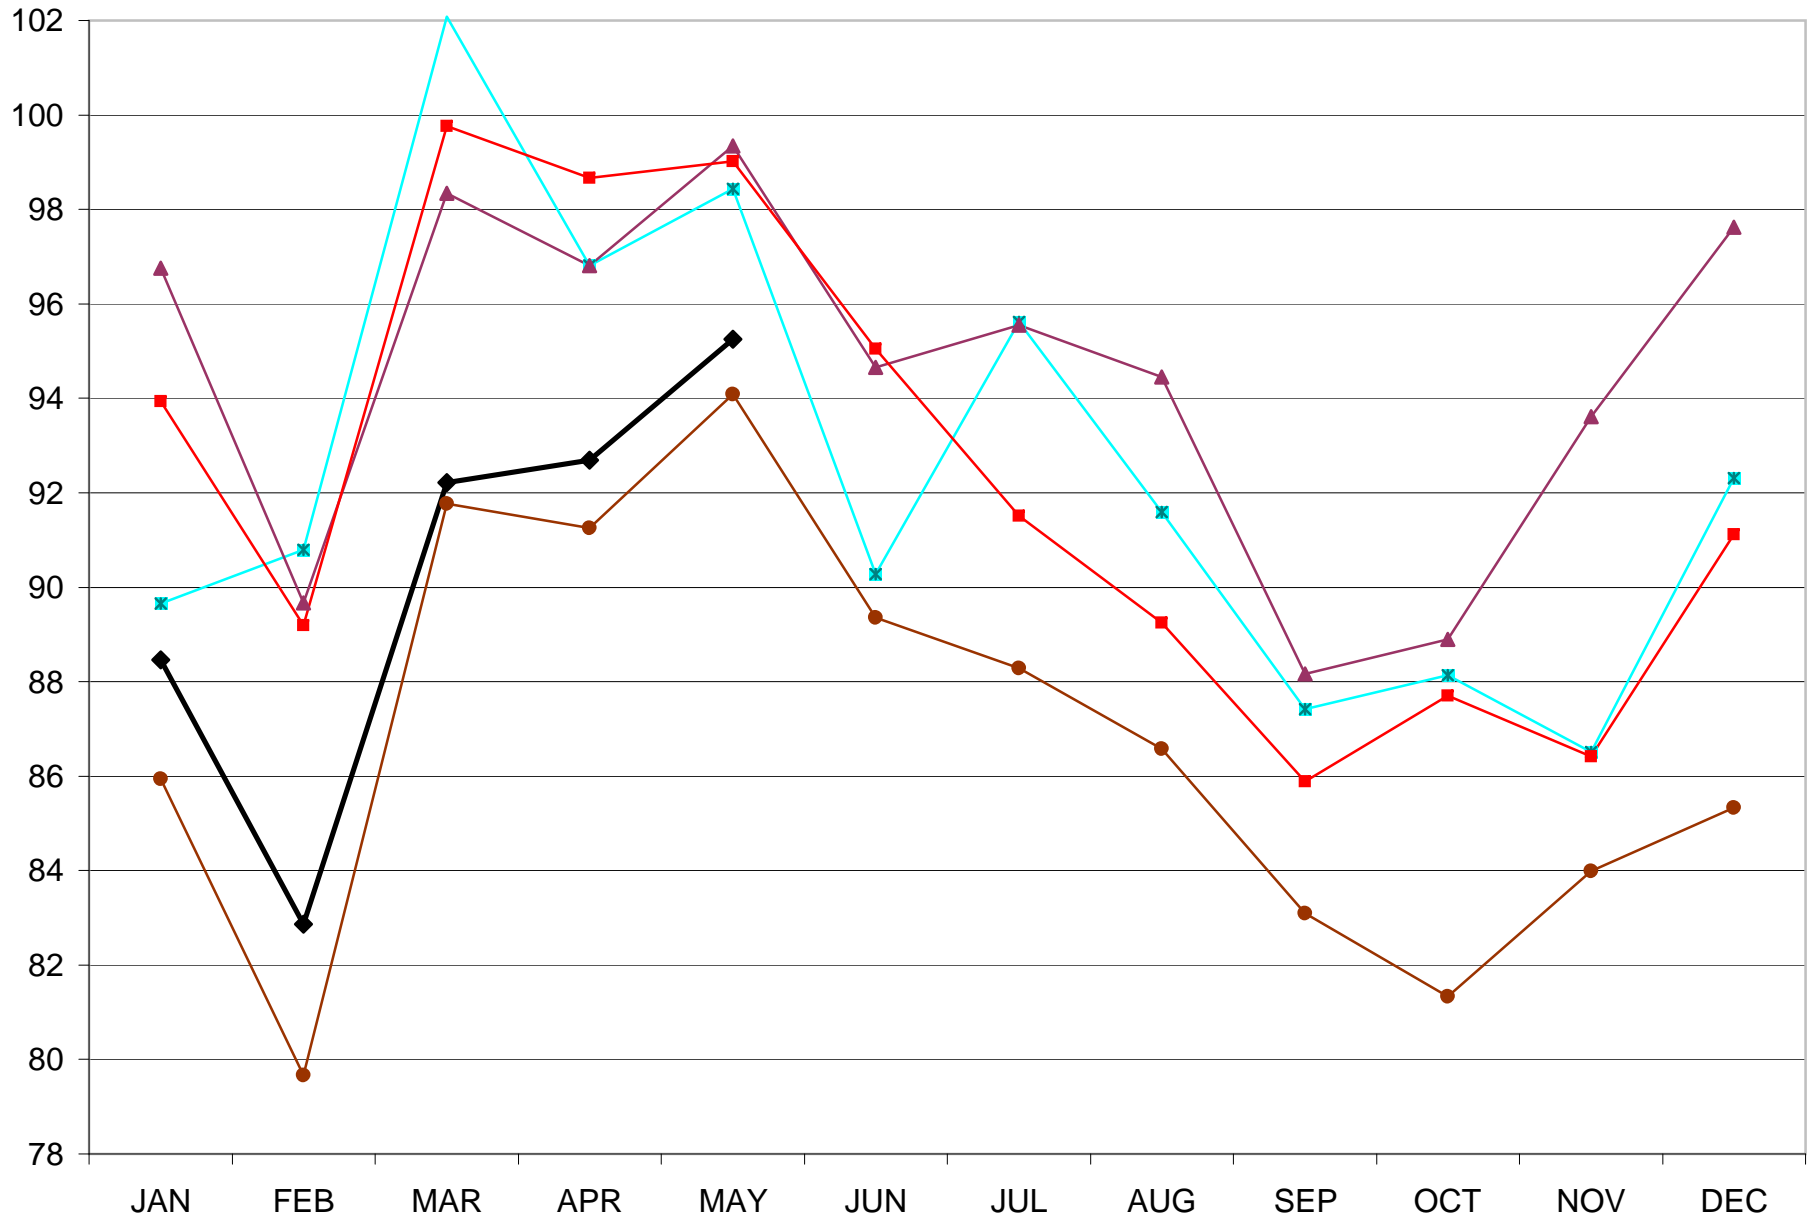

Million Pounds

U.S. TOTAL DRY WHEY PRODUCTION

7/2/2009 - Graph USDA, DMN; Source USDA,NASS