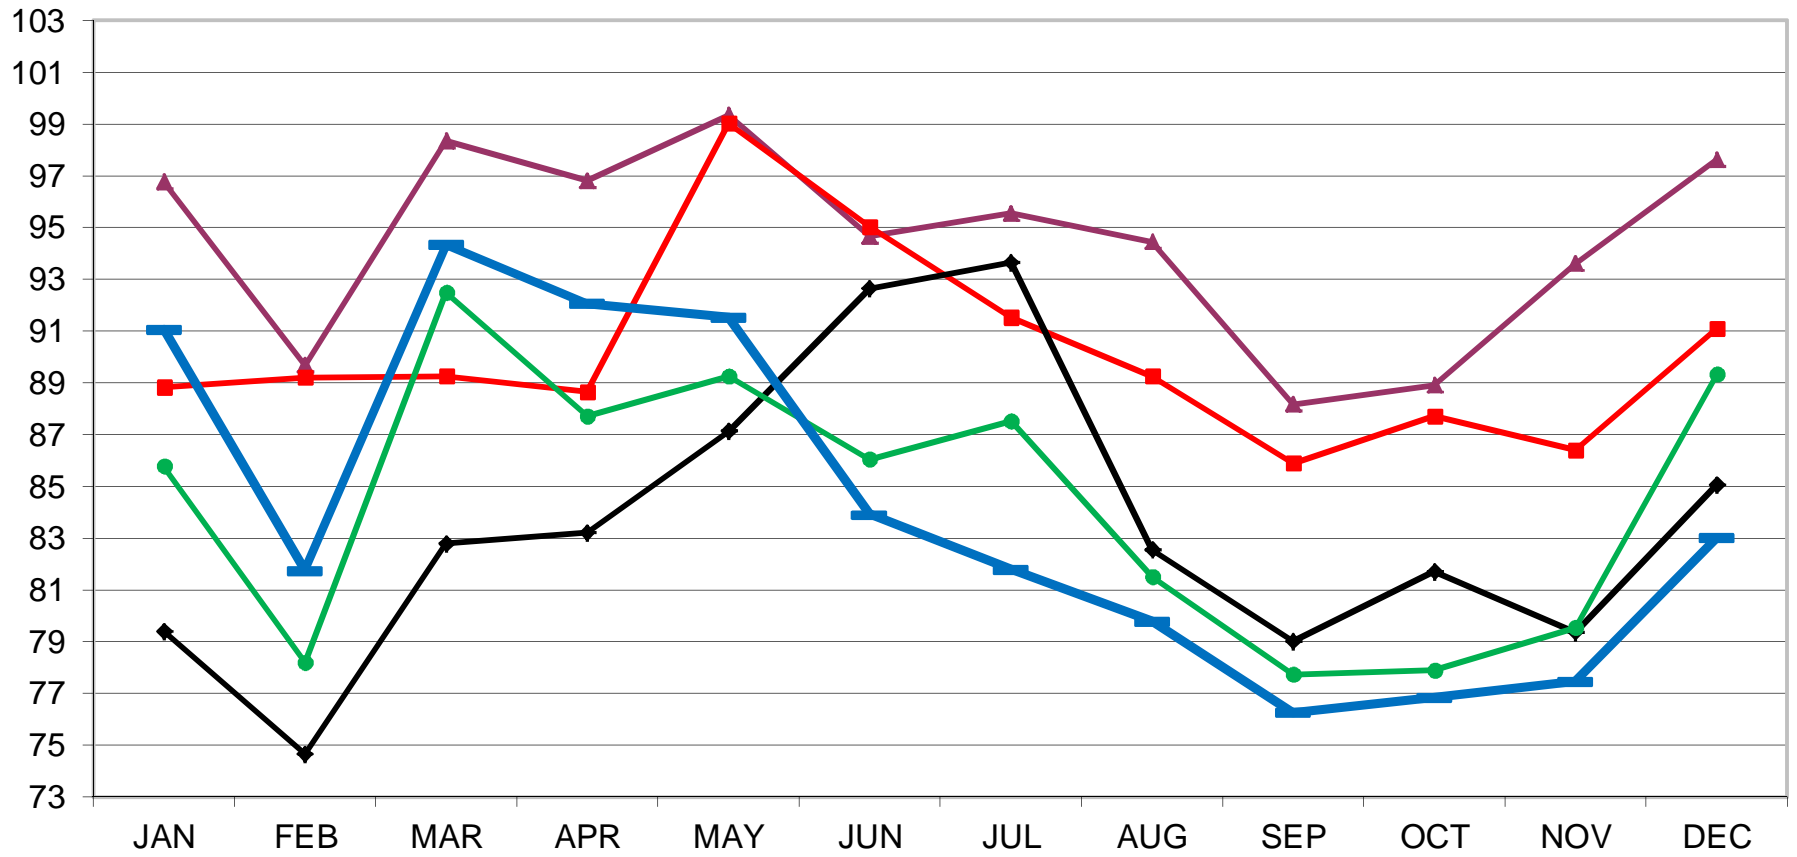

Million Pounds

U.S. TOTAL DRY WHEY PRODUCTION

2/01/2012-Graph USDA, DMN; Source USDA,NASS

2007 2008 2009 2010 2011