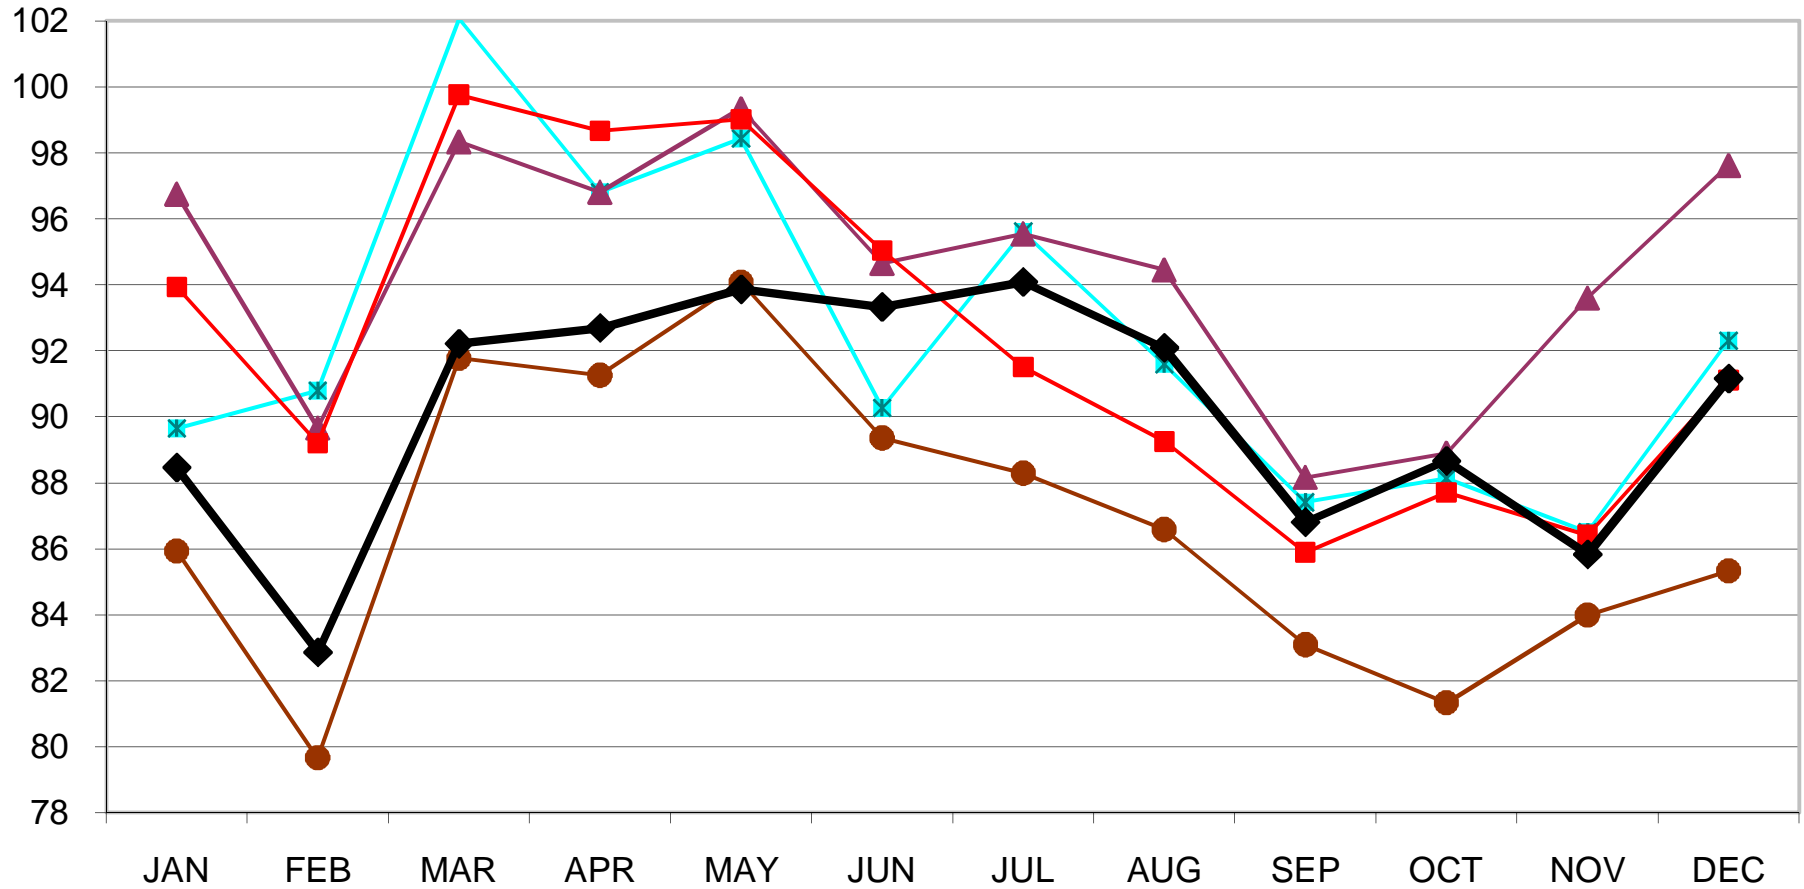

# U.S. TOTAL DRY WHEY PRODUCTION

Million Pounds

2/2/2010 - Graph USDA, DMN; Source USDA,NASS