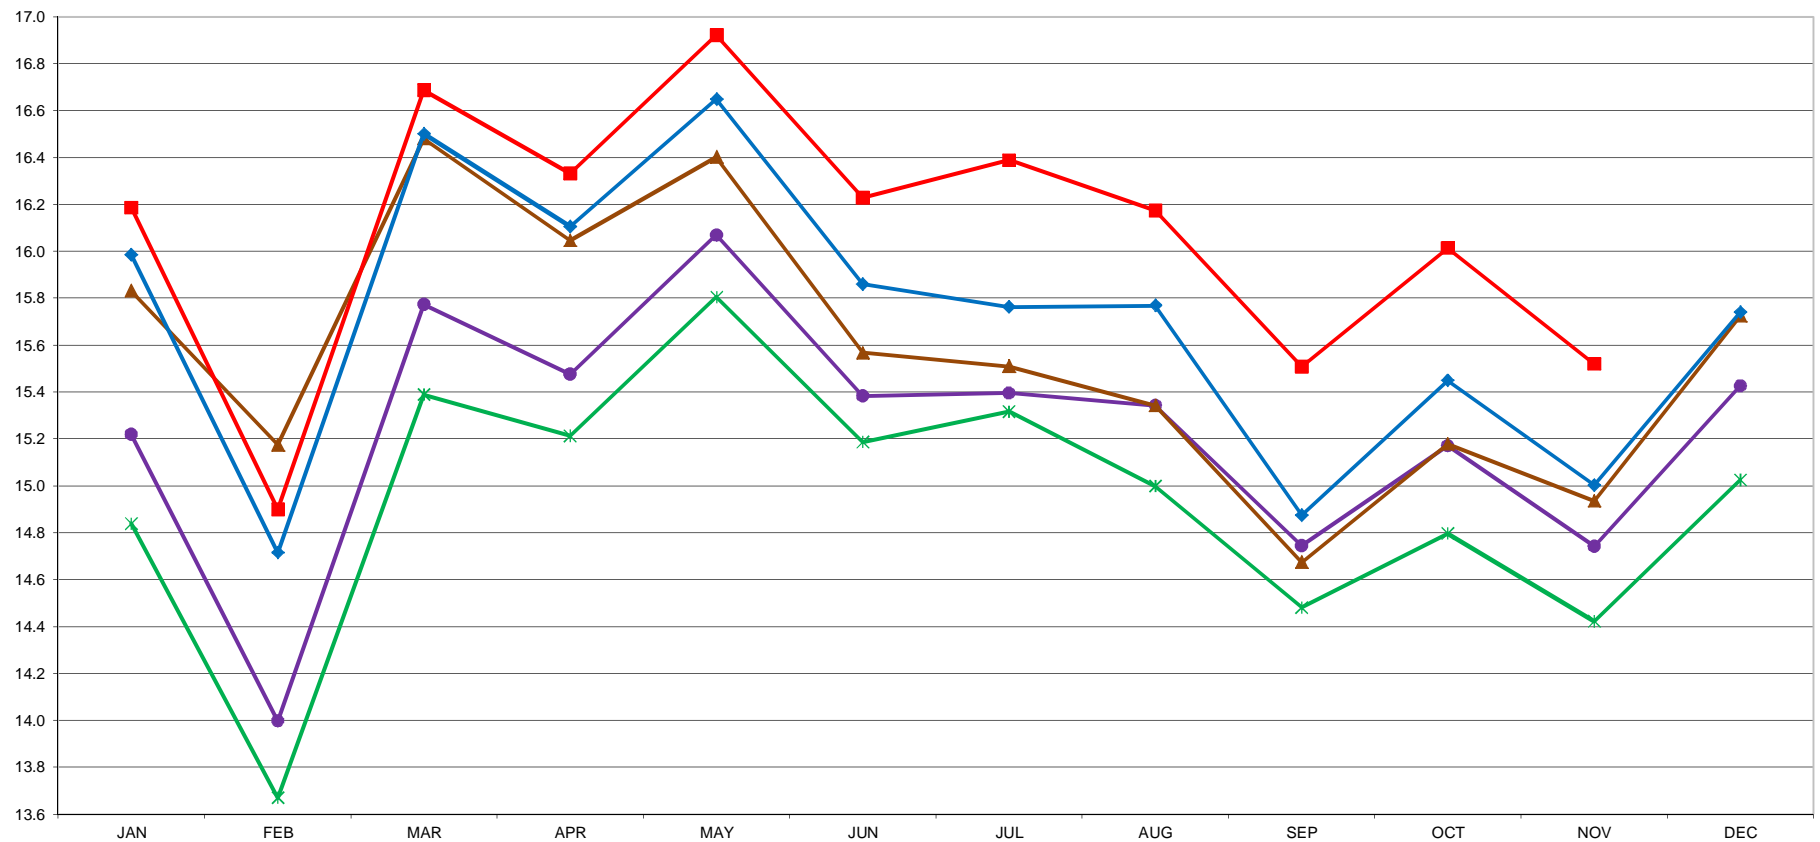

BILLION POUNDS

MILK PRODUCTION - 23 SELECTED STATES

12/19/2014 - DATA SOURCE, USDA, NASS; GRAPH, USDA, AMS, DMN
NOTE FEB DATA FOR 2012 ADJUSTED TO 28 DAY EQUIVALENT
USDA/AMS/Dairy Market News, Madison, Wisconsin, (608)278-4150
Dairy Market News website: www.ams.usda.gov/dairymarketnews
Dairy Market News portal: <https://www.marketnews.usda.gov/mnp/da-home>

2010 2011 2012 2013 2014