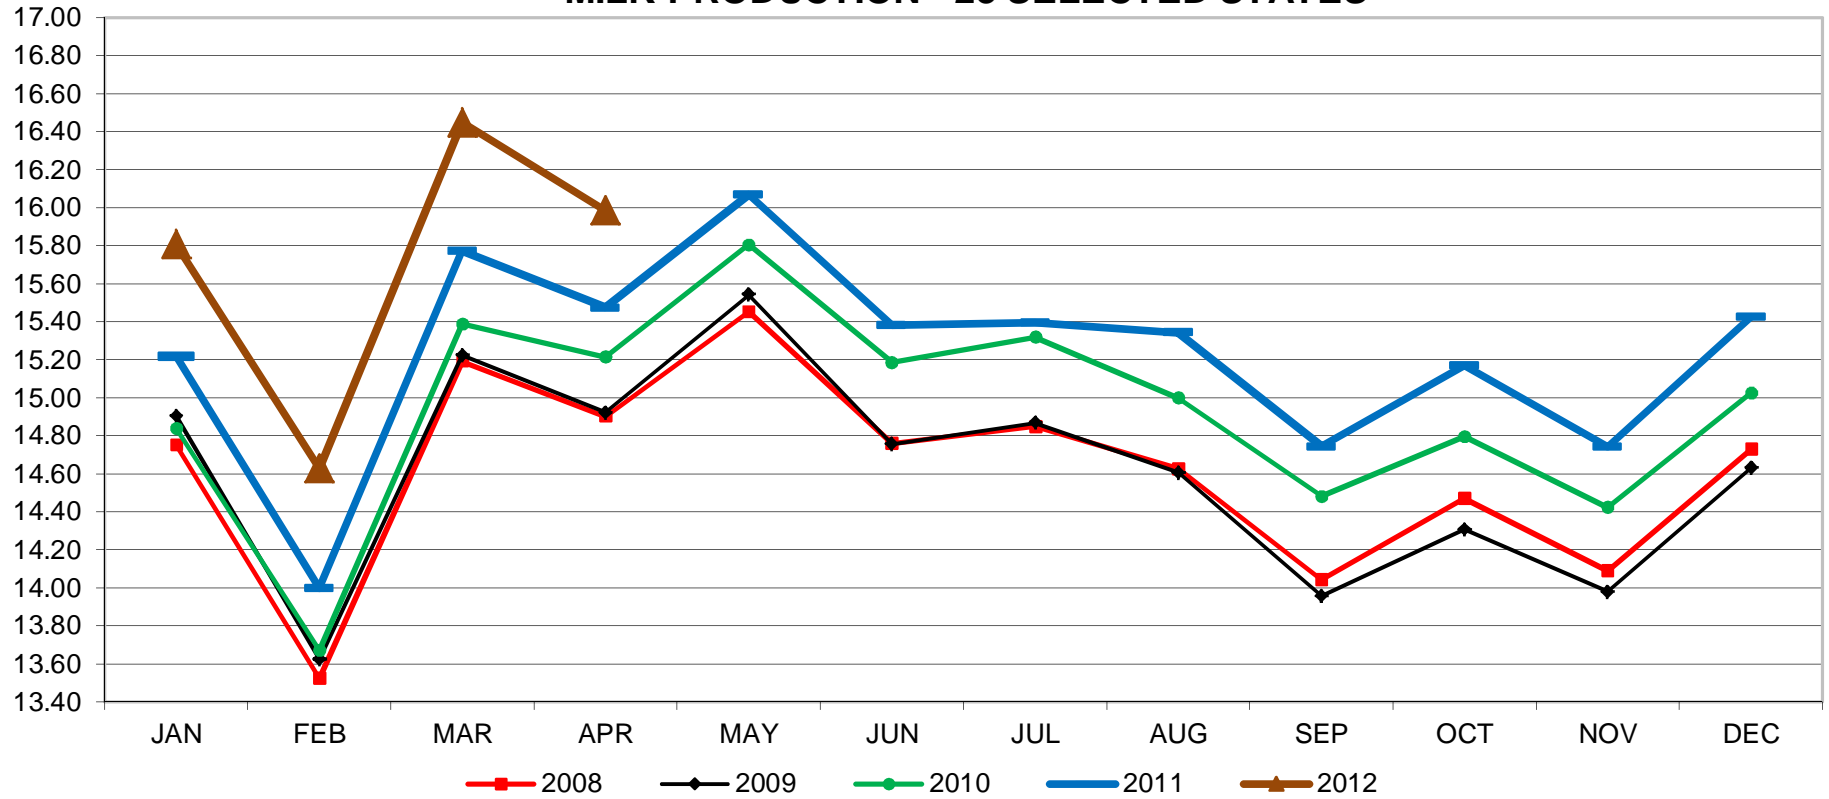

BILLION POUNDS

MILK PRODUCTION - 23 SELECTED STATES

5/18/2012 - DATA SOURCE, USDA, NASS; GRAPH, USDA, AMS, DMN
NOTE FEB DATA FOR 2008 & 2012 ADJUSTED TO 28 DAY EQUIVALENT