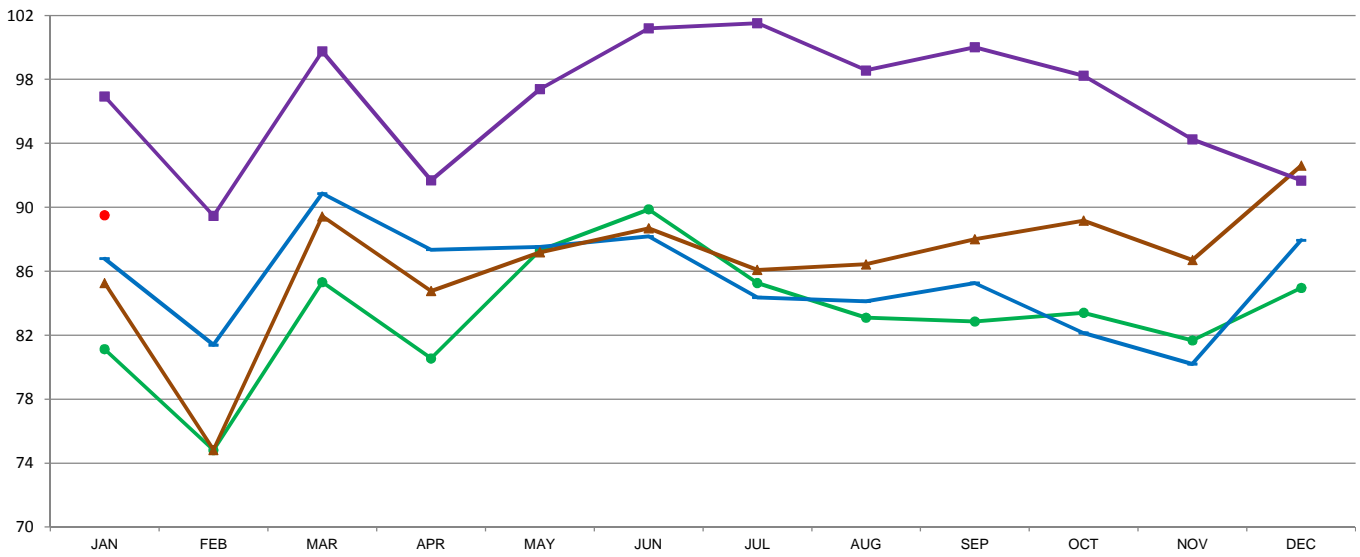

### U.S. DRY LACTOSE PRODUCTION, HUMAN & ANIMAL

MILLION POUNDS

03/04/2015 - DATA SOURCE, USDA, NASS; GRAPH, USDA, AMS, DMN  
 USDA/AMS/Dairy Market News, Madison, Wisconsin, (608)278-4150  
 Dairy Market News website: [www.ams.usda.gov/dairymarketnews](http://www.ams.usda.gov/dairymarketnews)  
 Dairy Market News database portal: [www.marketnews.usda.gov/mnp/da-home](http://www.marketnews.usda.gov/mnp/da-home)

● 2011 ● 2012 ▲ 2013 ■ 2014 ● 2015