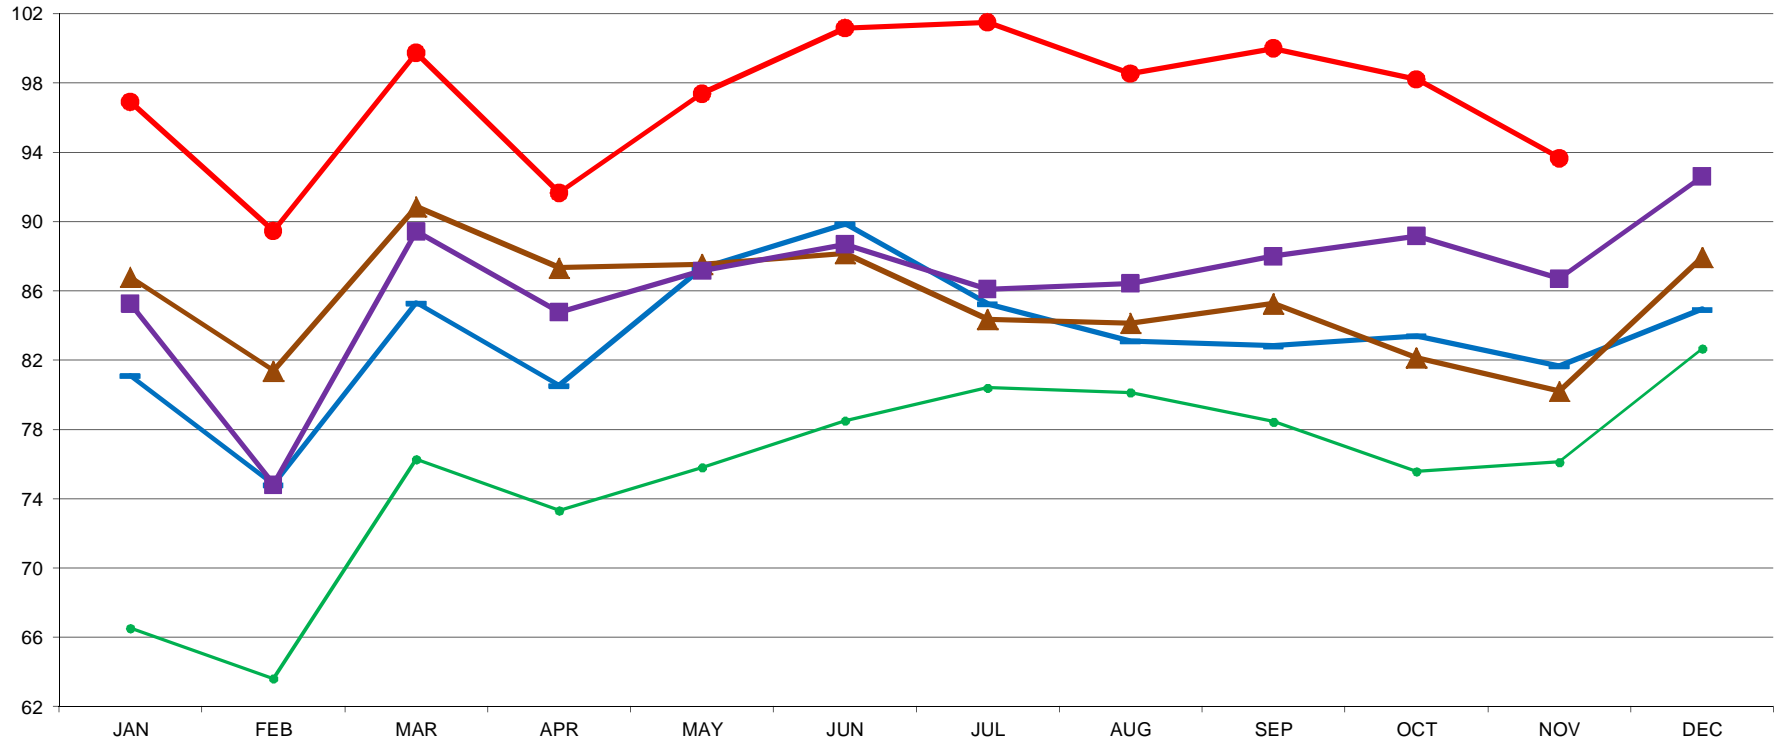

U.S. DRY LACTOSE PRODUCTION, HUMAN & ANIMAL

MILLION POUNDS

01/06/2015 - DATA SOURCE, USDA, NASS; GRAPH, USDA, AMS, DMN
 USDA/AMS/Dairy Market News, Madison, Wisconsin, (608)278-4150
 Dairy Market News website: www.ams.usda.gov/dairymarketnews
 Dairy Market News database portal: www.marketnews.usda.gov/mnp/da-home

—●— 2010
 —■— 2011
 —▲— 2012
 —■— 2013
 —●— 2014