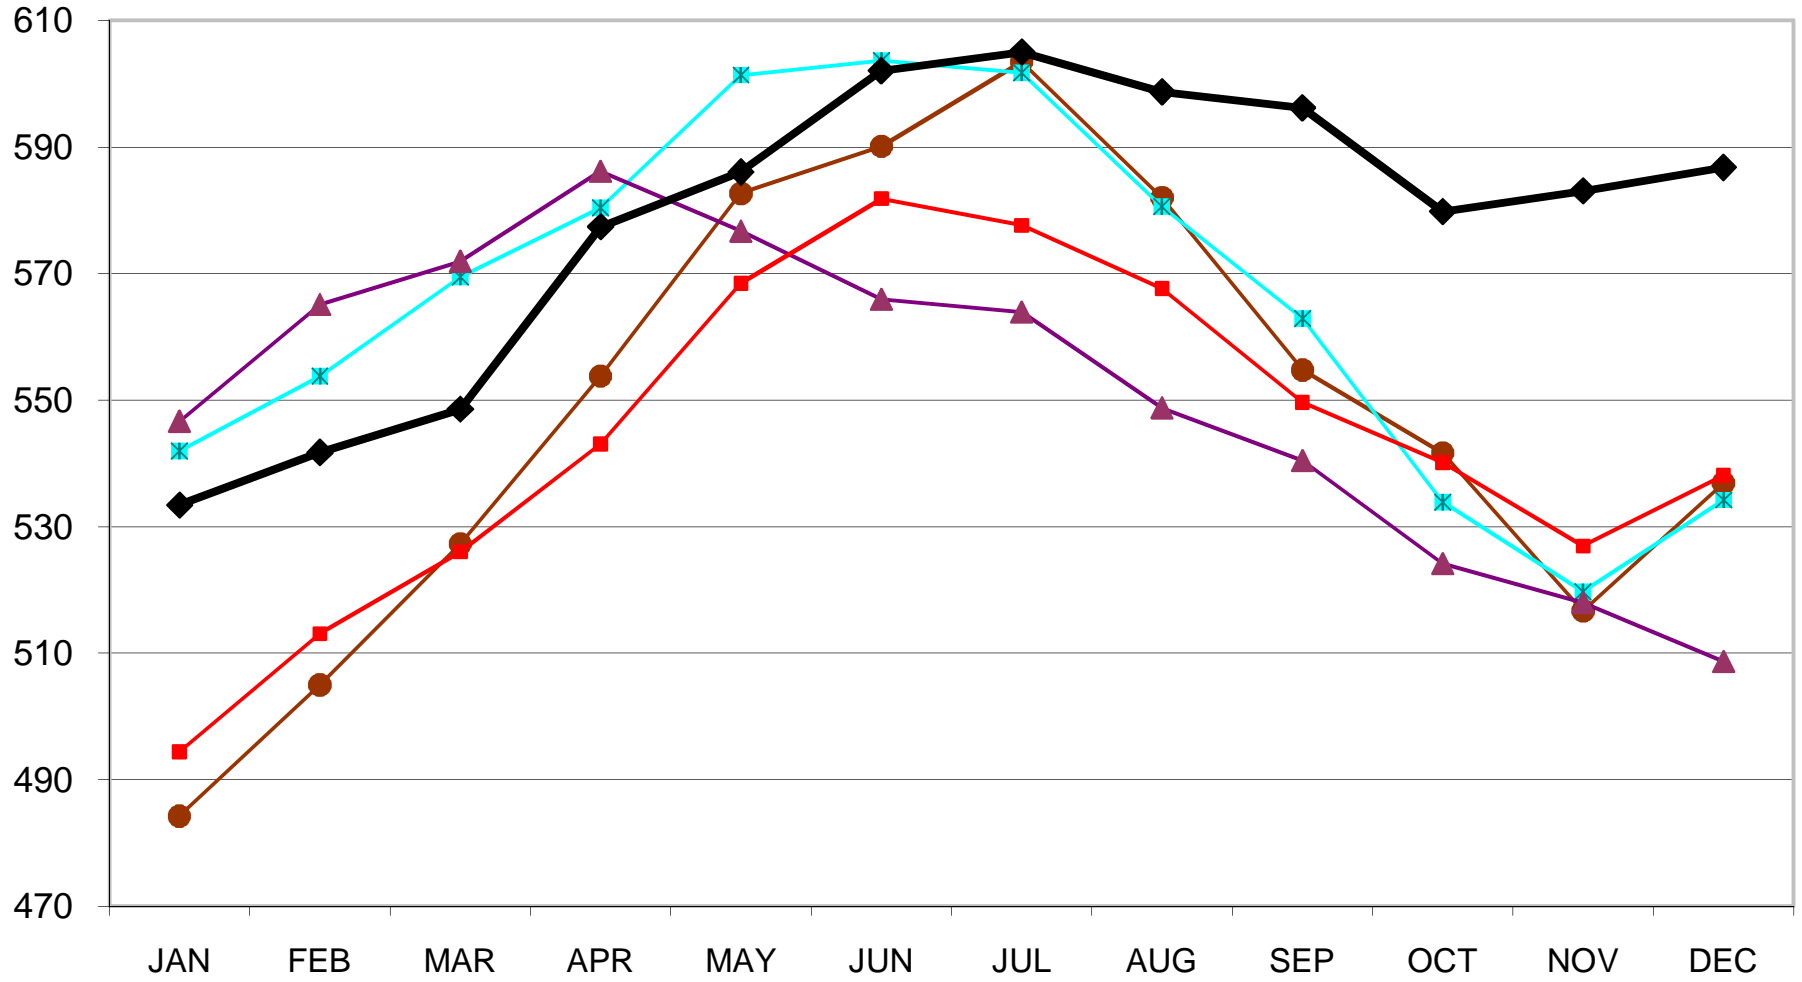

# U.S. AMERICAN CHEESE COLD STORAGE HOLDINGS

Million Pounds

01/22/2010 - Graph USDA, DMN; Source USDA, NASS