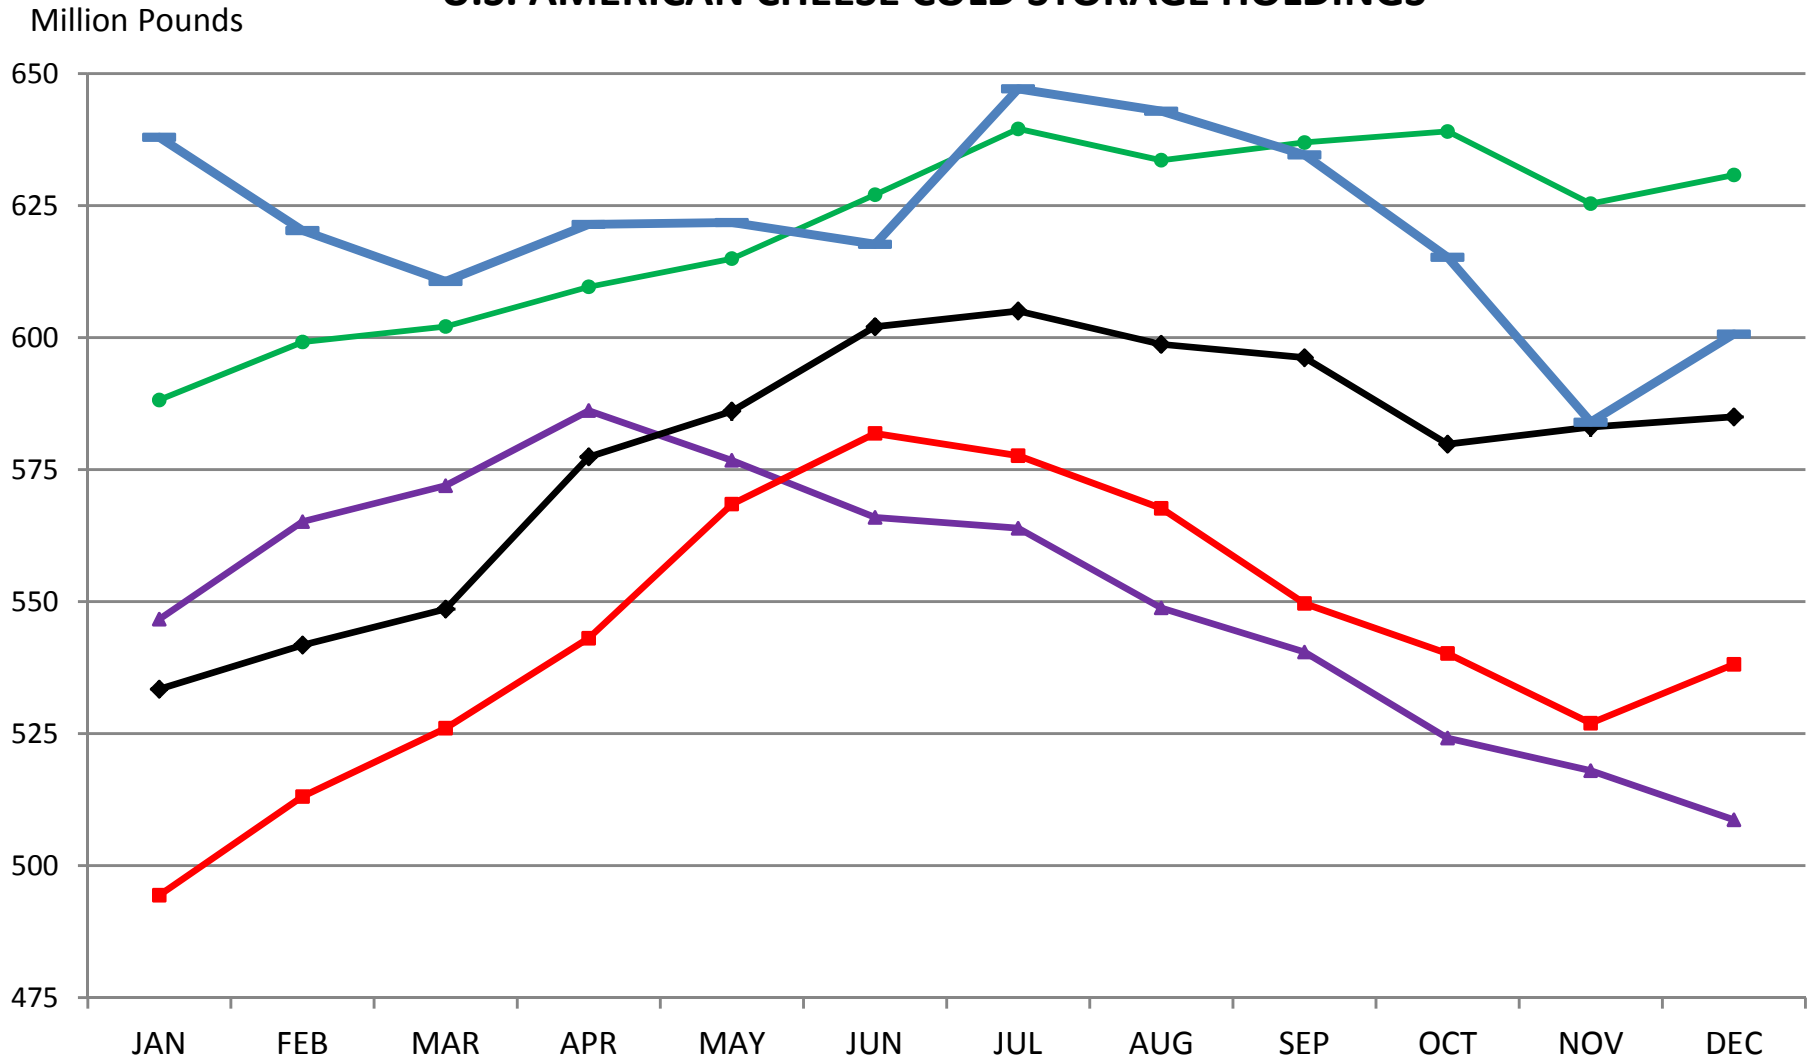

U.S. AMERICAN CHEESE COLD STORAGE HOLDINGS

1/23/2012- Graph USDA, DMN; Source USDA, NASS

2007 2008 2009 2010 2011