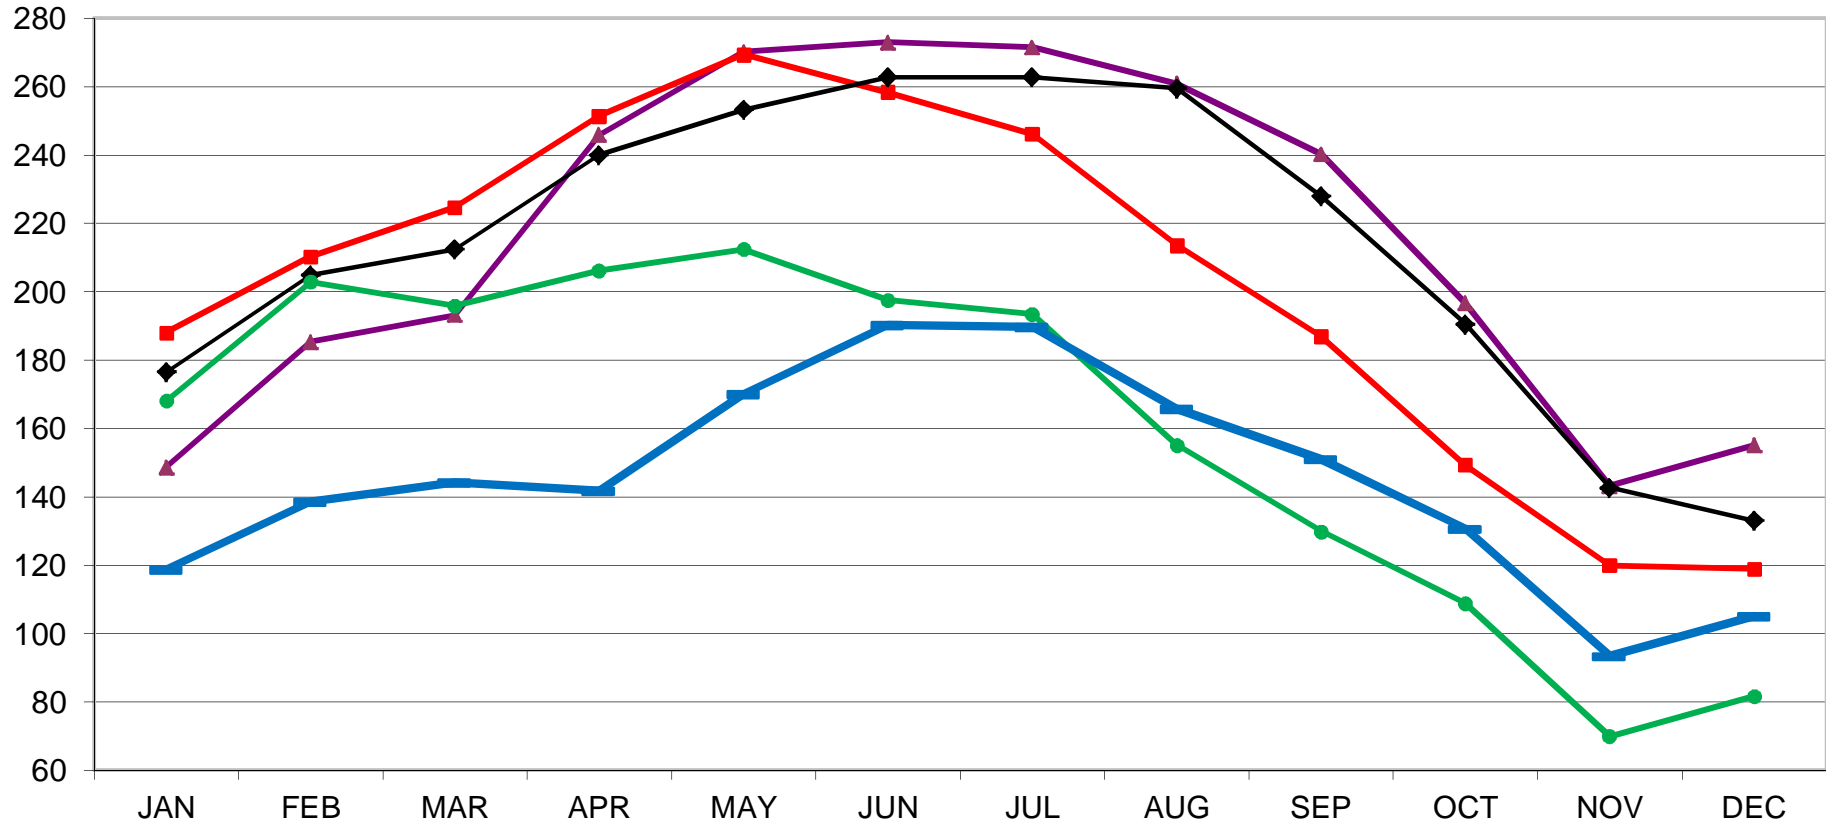

U.S. BUTTER COLD STORAGE HOLDINGS

Million Pounds

1/23/2012 - Graph USDA, DMN; Source USDA, NASS

—▲— 2007 —■— 2008 —◆— 2009 —●— 2010 —■— 2011