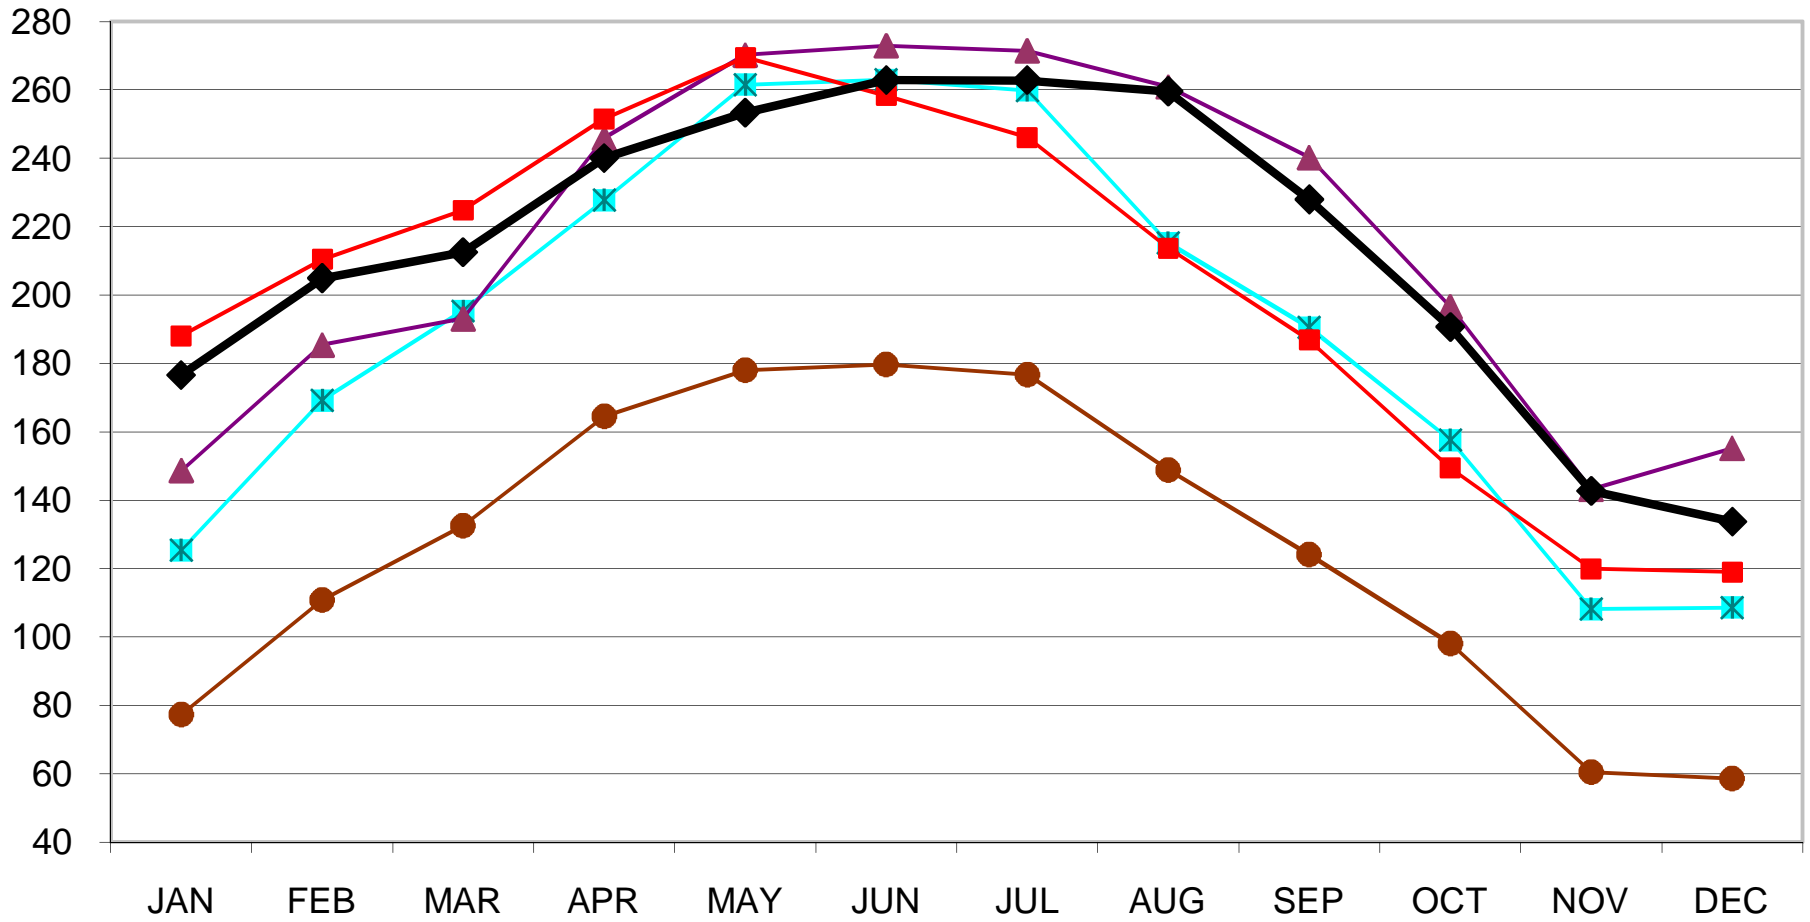

U.S. BUTTER COLD STORAGE HOLDINGS

Million Pounds

01/22/2010 - Graph USDA, DMN; Source USDA, NASS