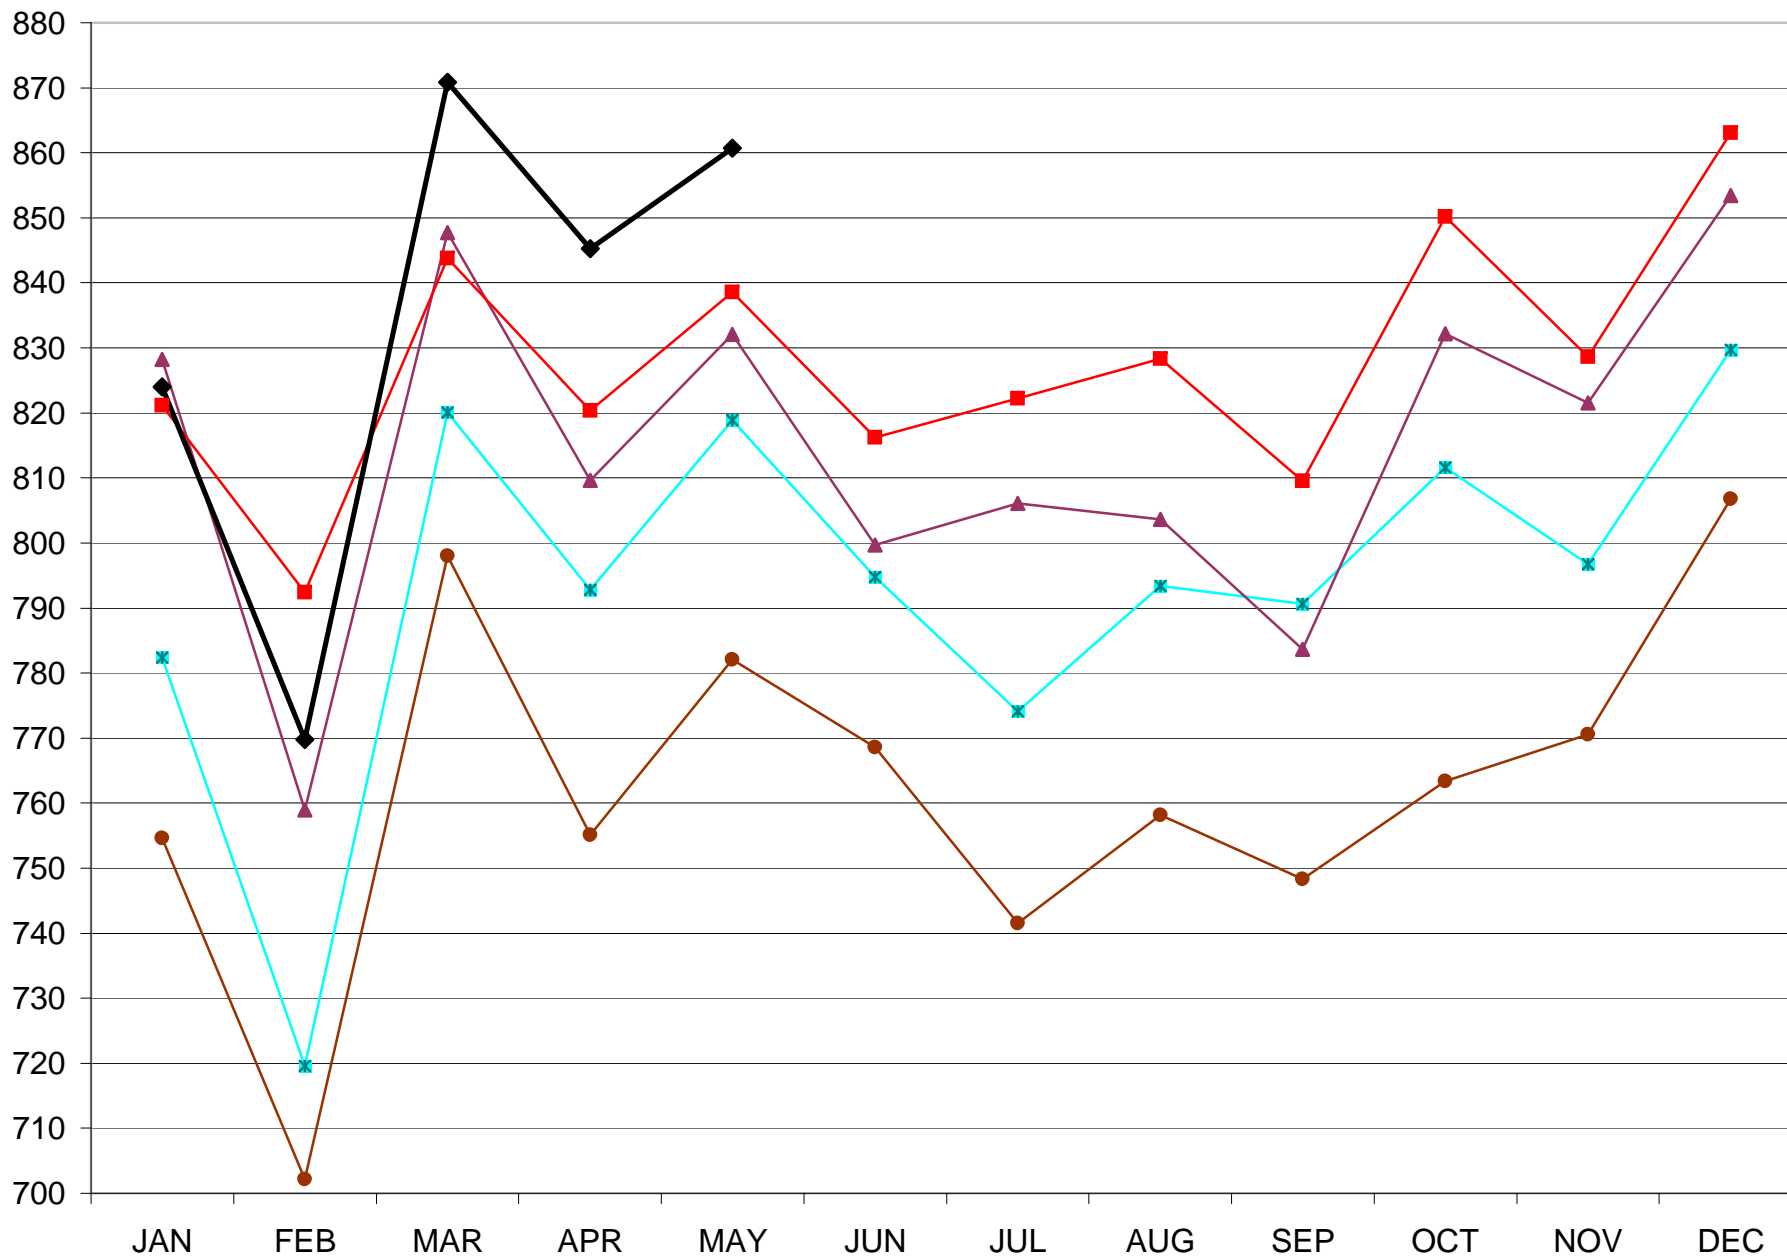

Million Pounds

U.S. TOTAL CHEESE PRODUCTION

7/2/2009 - Graph USDA, DMN; Source USDA, NASS

—●— 2005 —×— 2006 —▲— 2007 —■— 2008 unadj —◆— 2009