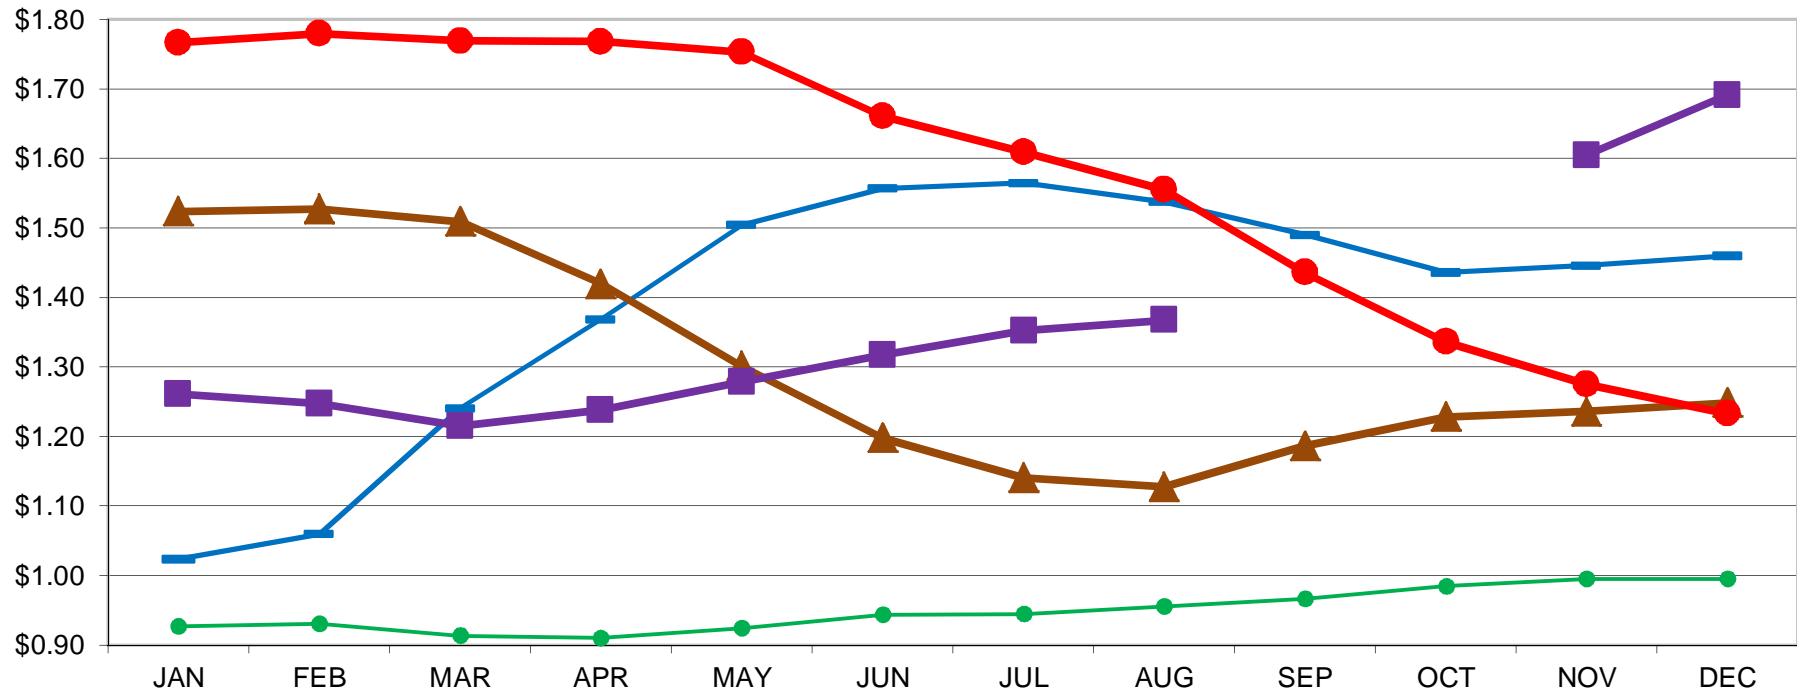

## CENTRAL & WEST DRY WPC 34% MONTHLY AVERAGE MOSTLY PRICES

PER POUND

01/05/2015 - GRAPH/SOURCE USDA, AMS, DMN  
 USDA/AMS/Dairy Market News, Madison, Wisconsin, (608)278-4150  
 Dairy Market News website: [www.ams.usda.gov/dairymarketnews](http://www.ams.usda.gov/dairymarketnews)  
 Dairy Market News database portal: [www.marketnews.usda.gov/mnp/da-home](http://www.marketnews.usda.gov/mnp/da-home)

● 2010   
 ■ 2011   
 ▲ 2012   
 ■ 2013   
 ● 2014