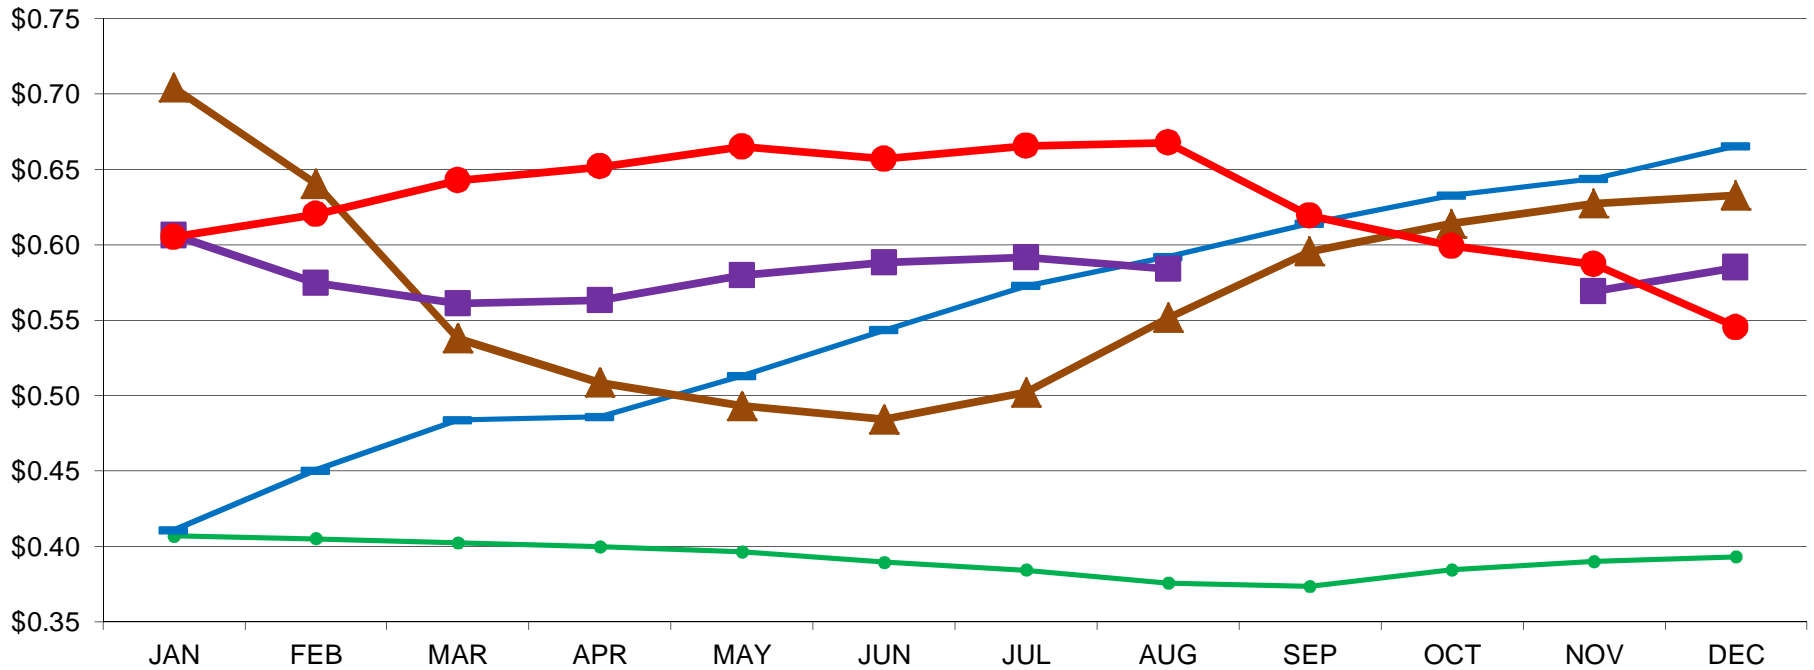

WESTERN DRY WHEY MONTHLY AVERAGE MOSTLY PRICES

PER POUND

01/05/2015 - GRAPH/SOURCE USDA, AMS, DMN

USDA/AMS/Dairy Market News, Madison, Wisconsin, (608)278-4150

Dairy Market News website: www.ams.usda.gov/dairymarketnews

Dairy Market News database portal: www.marketnews.usda.gov/mnp/da-home/da

● 2010
 — 2011
 ▲ 2012
 ■ 2013
 ● 2014