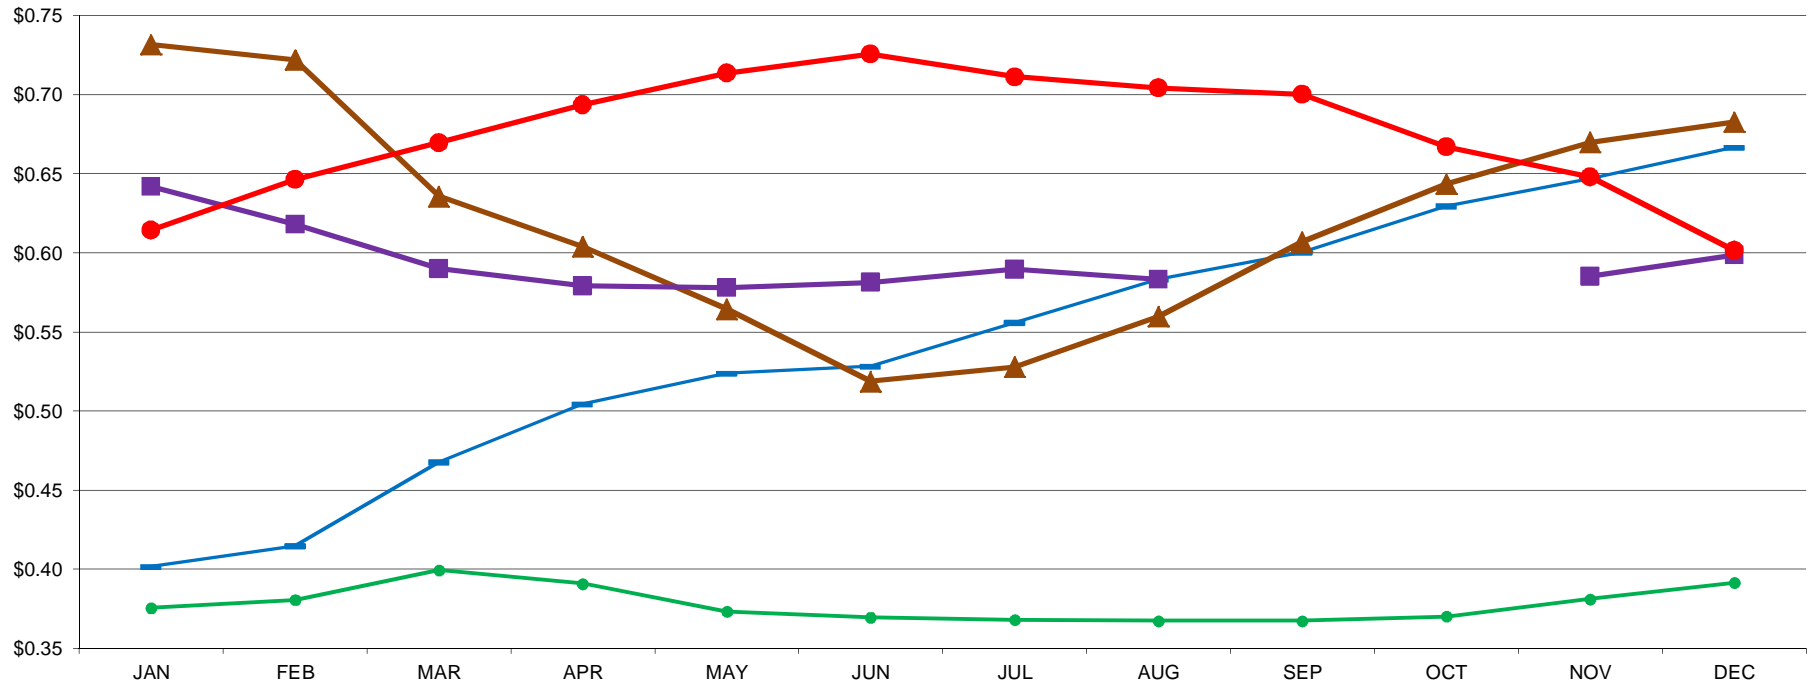

PER POUND

NORTHEASTERN DRY WHEY MONTHLY AVERAGE PRICES

01/05/2015 - GRAPH/SOURCE USDA, AMS, DMN

USDA/AMS/Dairy Market News, Madison, Wisconsin, (608)278-4150

Dairy Market News website: www.ams.usda.gov/dairymarketnews

Dairy Market News database portal: www.marketnews.usda.gov/mnp/da-home

● 2010 ● 2011 ▲ 2012 ■ 2013 ● 2014