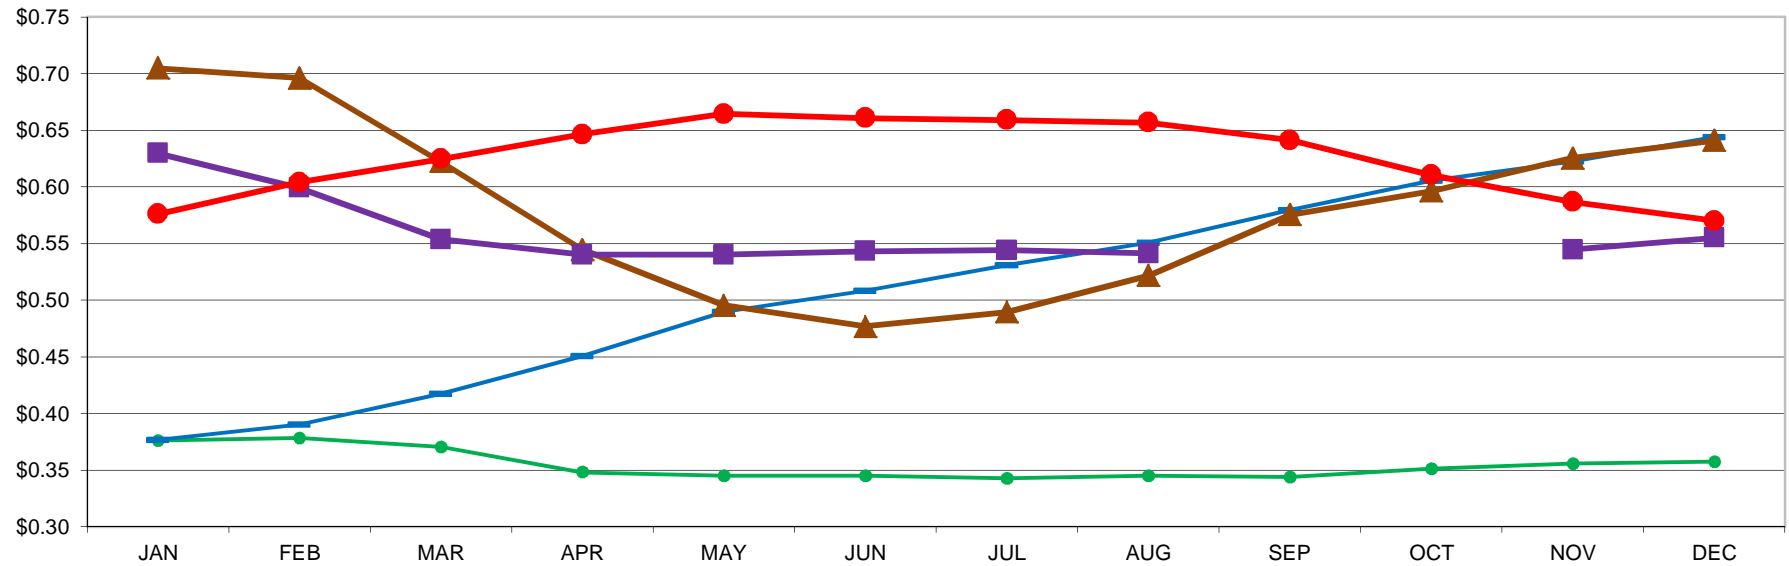

PER POUND

CENTRAL DRY WHEY MONTHLY AVERAGE MOSTLY PRICES

01/05/2015 - GRAPH/SOURCE USDA, AMS, DMN

USDA/AMS/Dairy Market News, Madison, Wisconsin, (608)278-4150

Dairy Market News website: www.ams.usda.gov/dairymarketnews