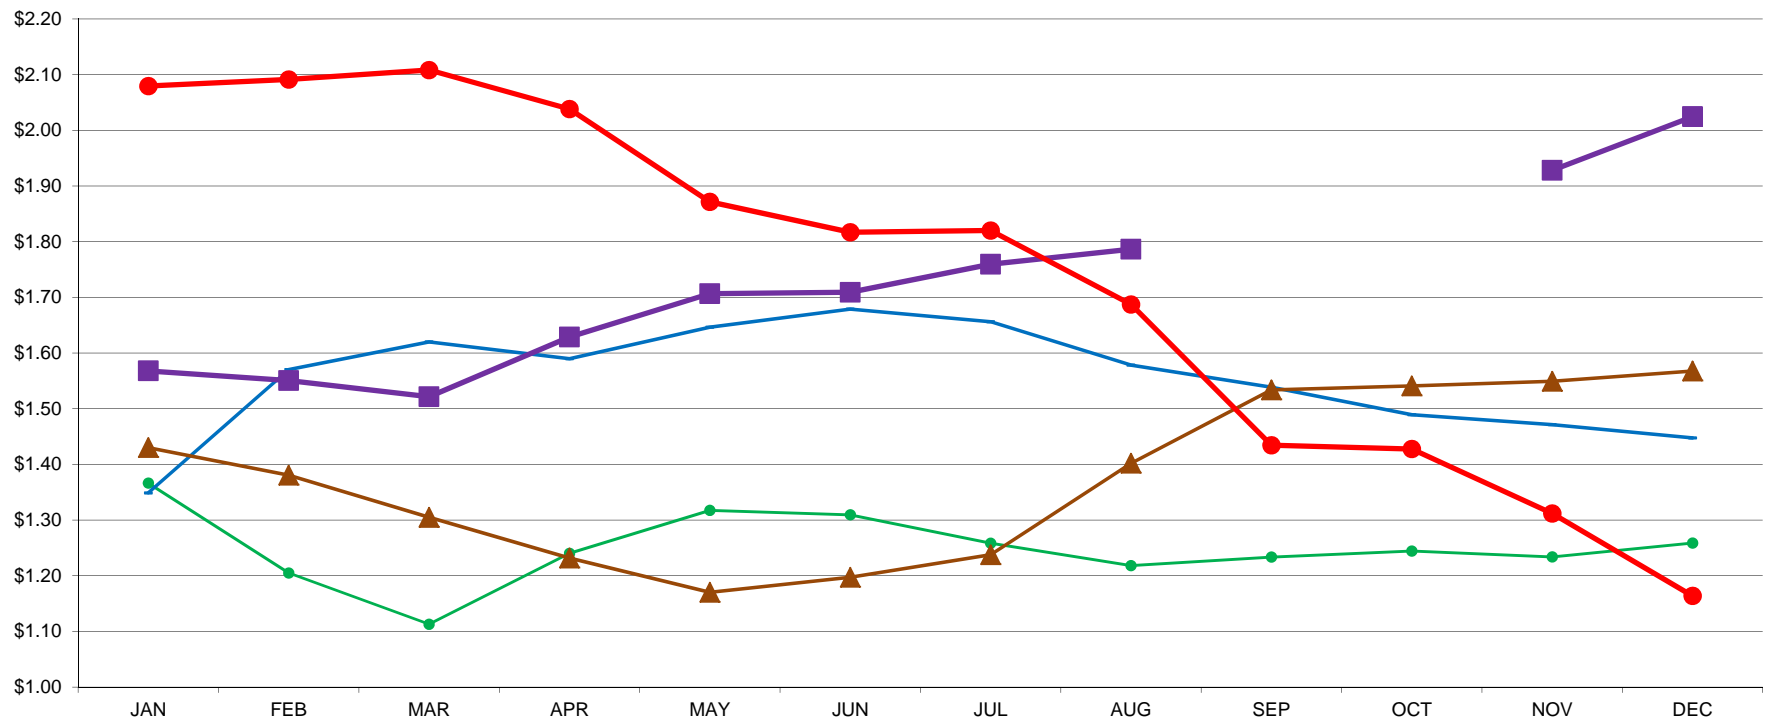

PER POUND

CENTRAL & EAST LOW/MEDIUM HEAT NONFAT DRY MILK MONTHLY AVERAGE MOSTLY PRICES

01/05/2015 - GRAPH/SOURCE USDA, AMS, DMN
USDA/AMS/Dairy Market News, Madison, Wisconsin, (608)278-4150
Dairy Market News website: www.ams.usda.gov/dairymarketnews
Dairy Market News database portal: www.marketnews.usda.gov/mnp/da-home

● 2010 ● 2011 ▲ 2012 ■ 2013 ● 2014