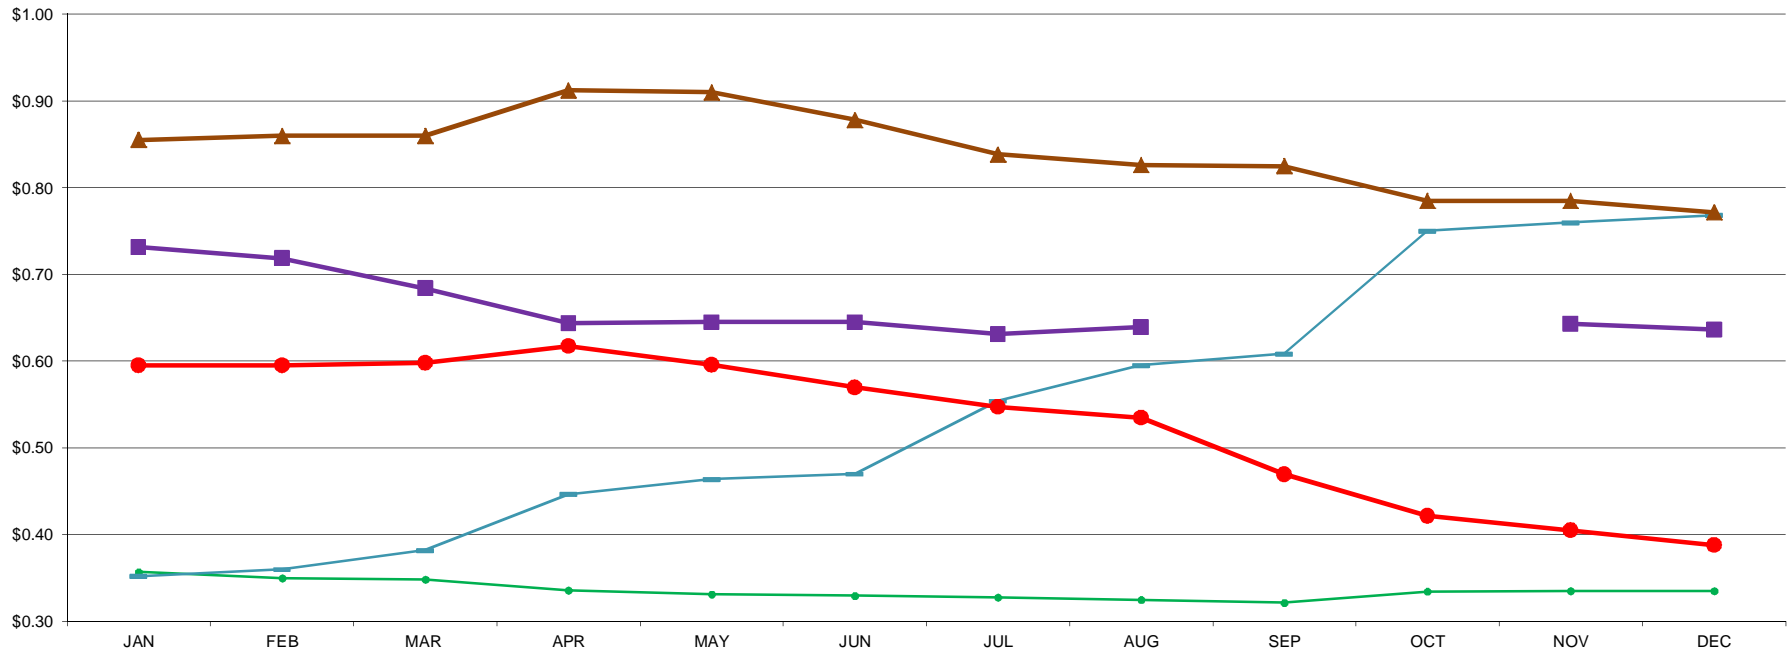

PER POUND

CENTRAL & WEST DRY LACTOSE MONTHLY AVERAGE MOSTLY PRICES

01/05/2015 - GRAPH/SOURCE USDA, AMS, DMN
USDA/AMS/Dairy Market News, Madison, Wisconsin, (608)278-4150
Dairy Market News website: www.ams.usda.gov/dairymarketnews
Dairy Market News database portal: www.marketnews.usda.gov/mnp/da-home

2010 2011 2012 2013 2014