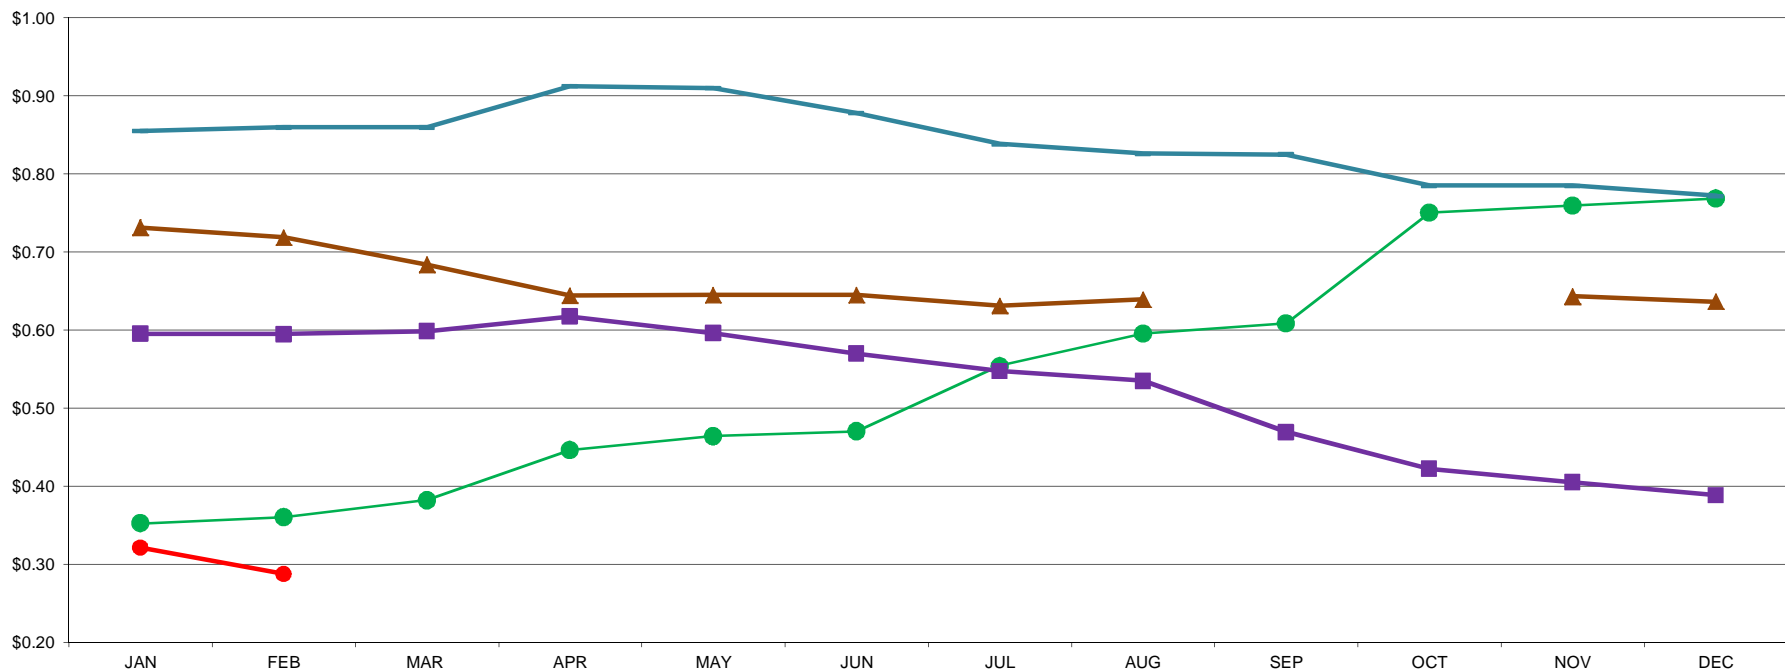

PER POUND

CENTRAL & WEST DRY LACTOSE MONTHLY AVERAGE MOSTLY PRICES

03/02/2015 - GRAPH/SOURCE USDA, AMS, DMN
USDA/AMS/Dairy Market News, Madison, Wisconsin, (608)278-4150
Dairy Market News website: www.ams.usda.gov/dairymarketnews
Dairy Market News database portal: www.marketnews.usda.gov/mnp/da-home

● 2011 — 2012 ▲ 2013 ■ 2014 ● 2015