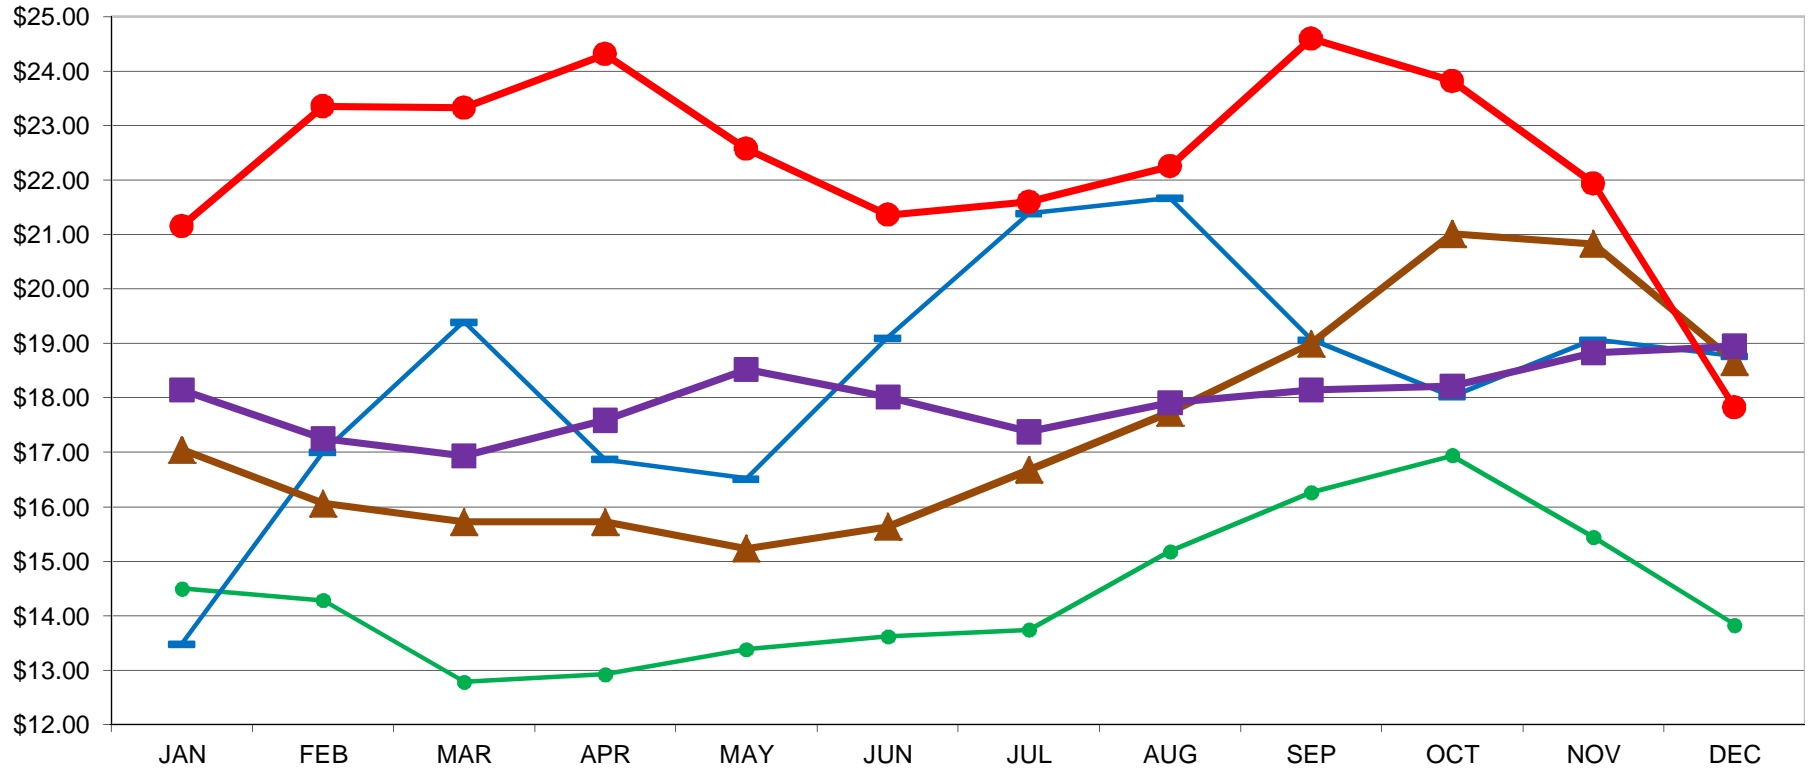

CLASS III MILK PRICE AT 3.5%TEST

PER CWT.

12/31/2014 - SOURCE, USDA, AMS, MIB; GRAPH, USDA, AMS, DMN

USDA/AMS/Dairy Market News, Madison, Wisconsin, (608)278-4150

Dairy Market News website: www.ams.usda.gov/dairymarketnews

Dairy Market News database portal: www.marketnews.usda.gov/mnp/da-home

● 2010 ● 2011 ▲ 2012 ■ 2013 ● 2014