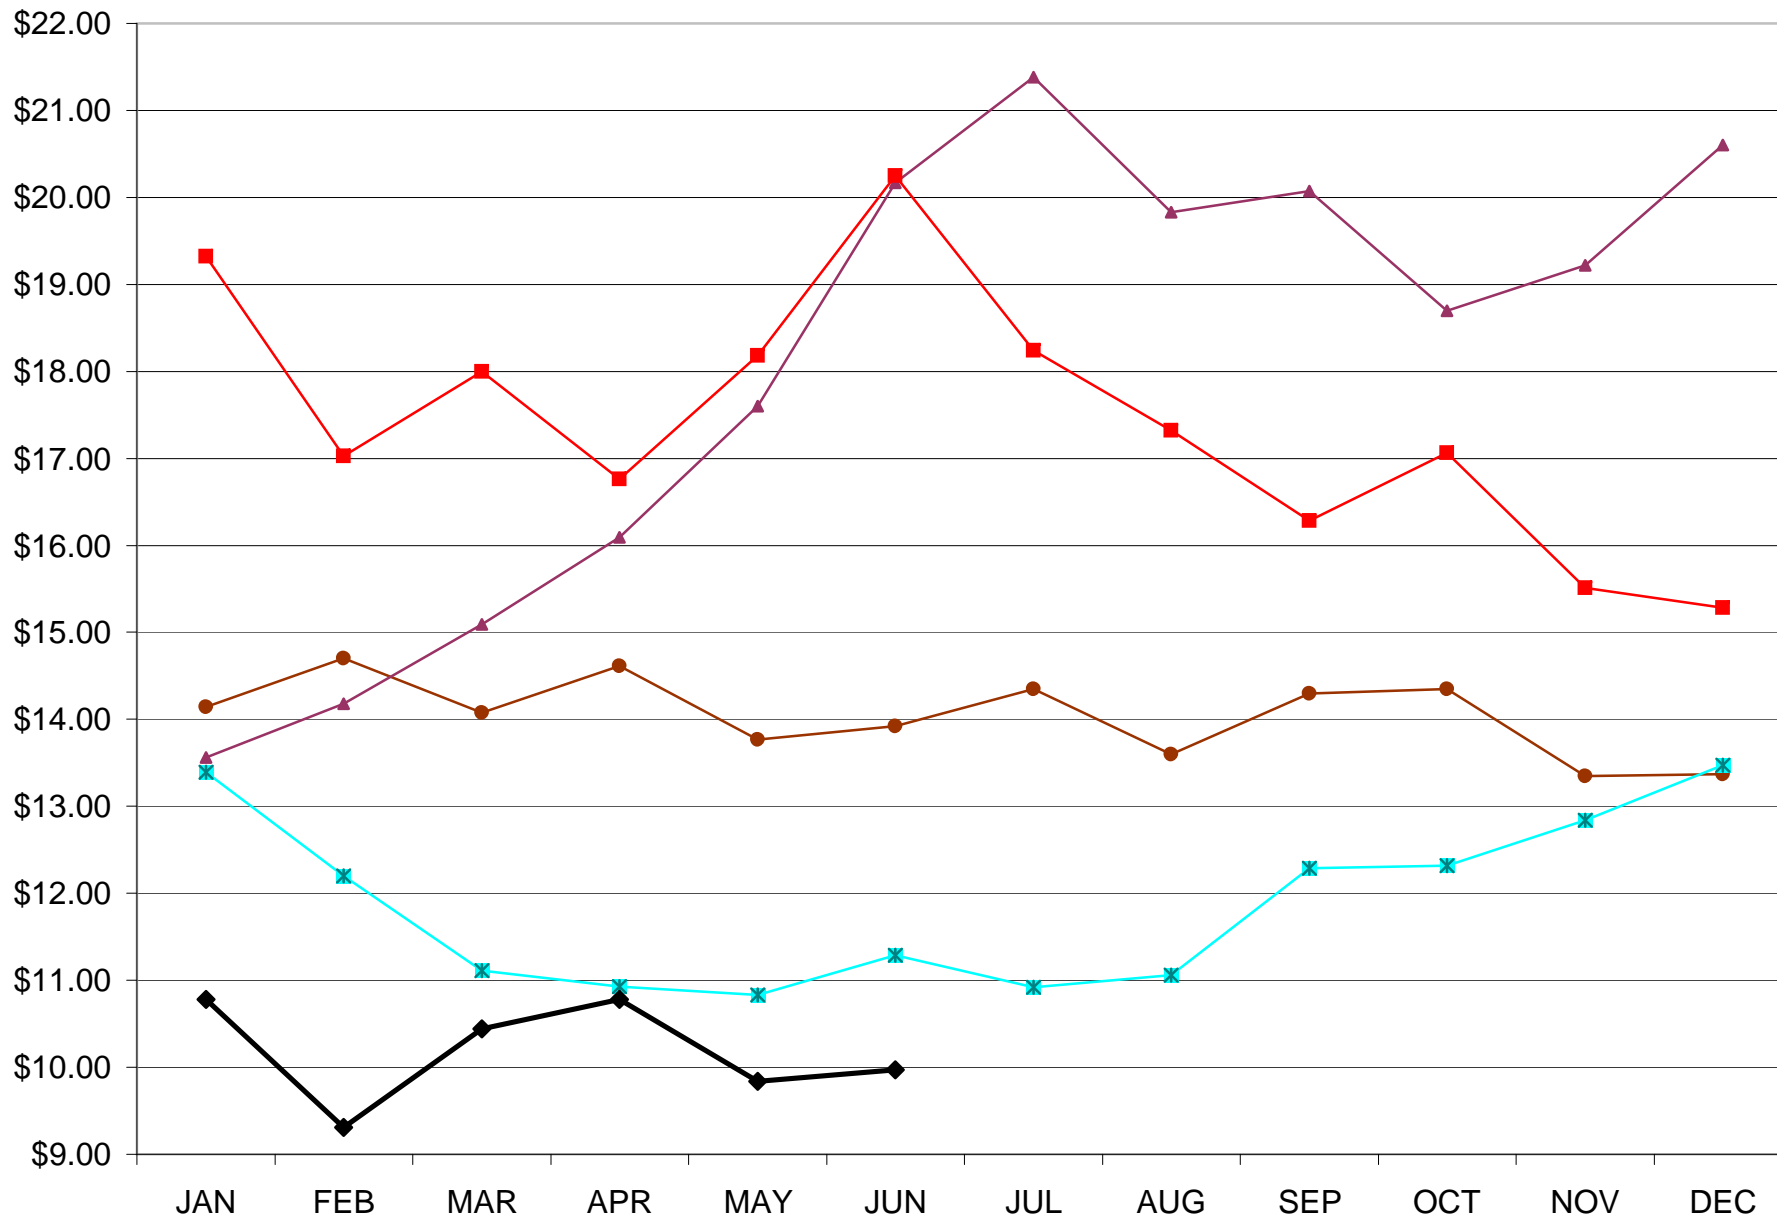

PER CWT.

CLASS III MILK PRICE AT 3.5% TEST

7/2/2009