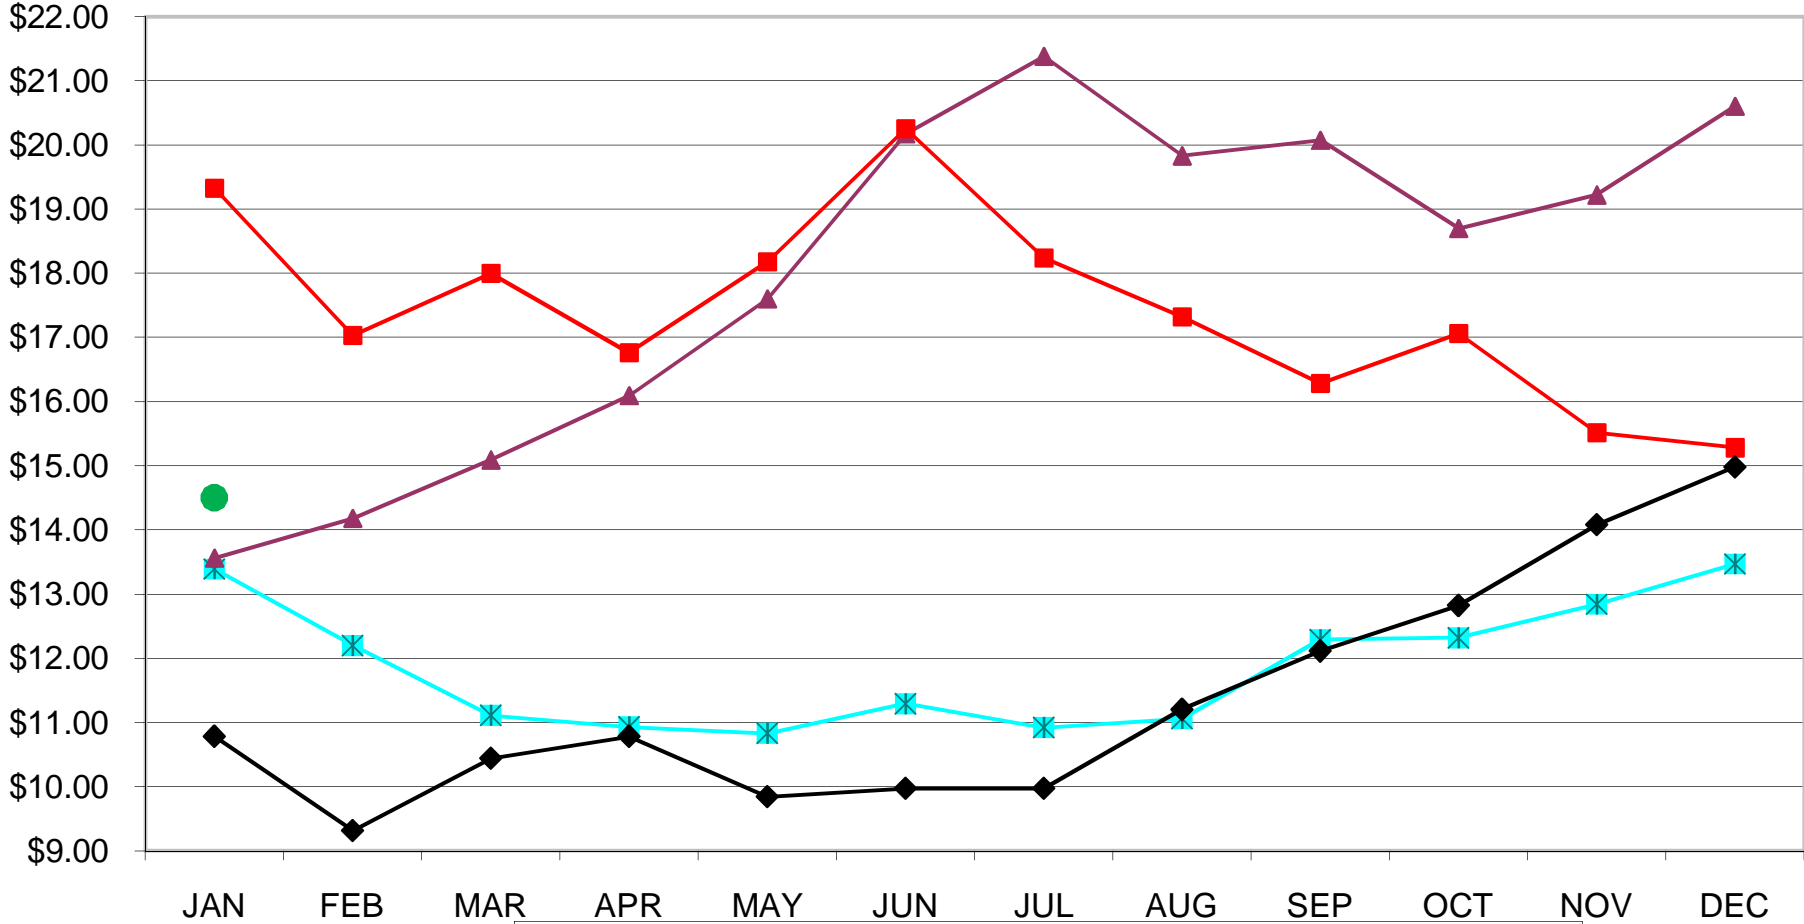

CLASS III MILK PRICE AT 3.5%TEST

PER CWT.

02/05/10