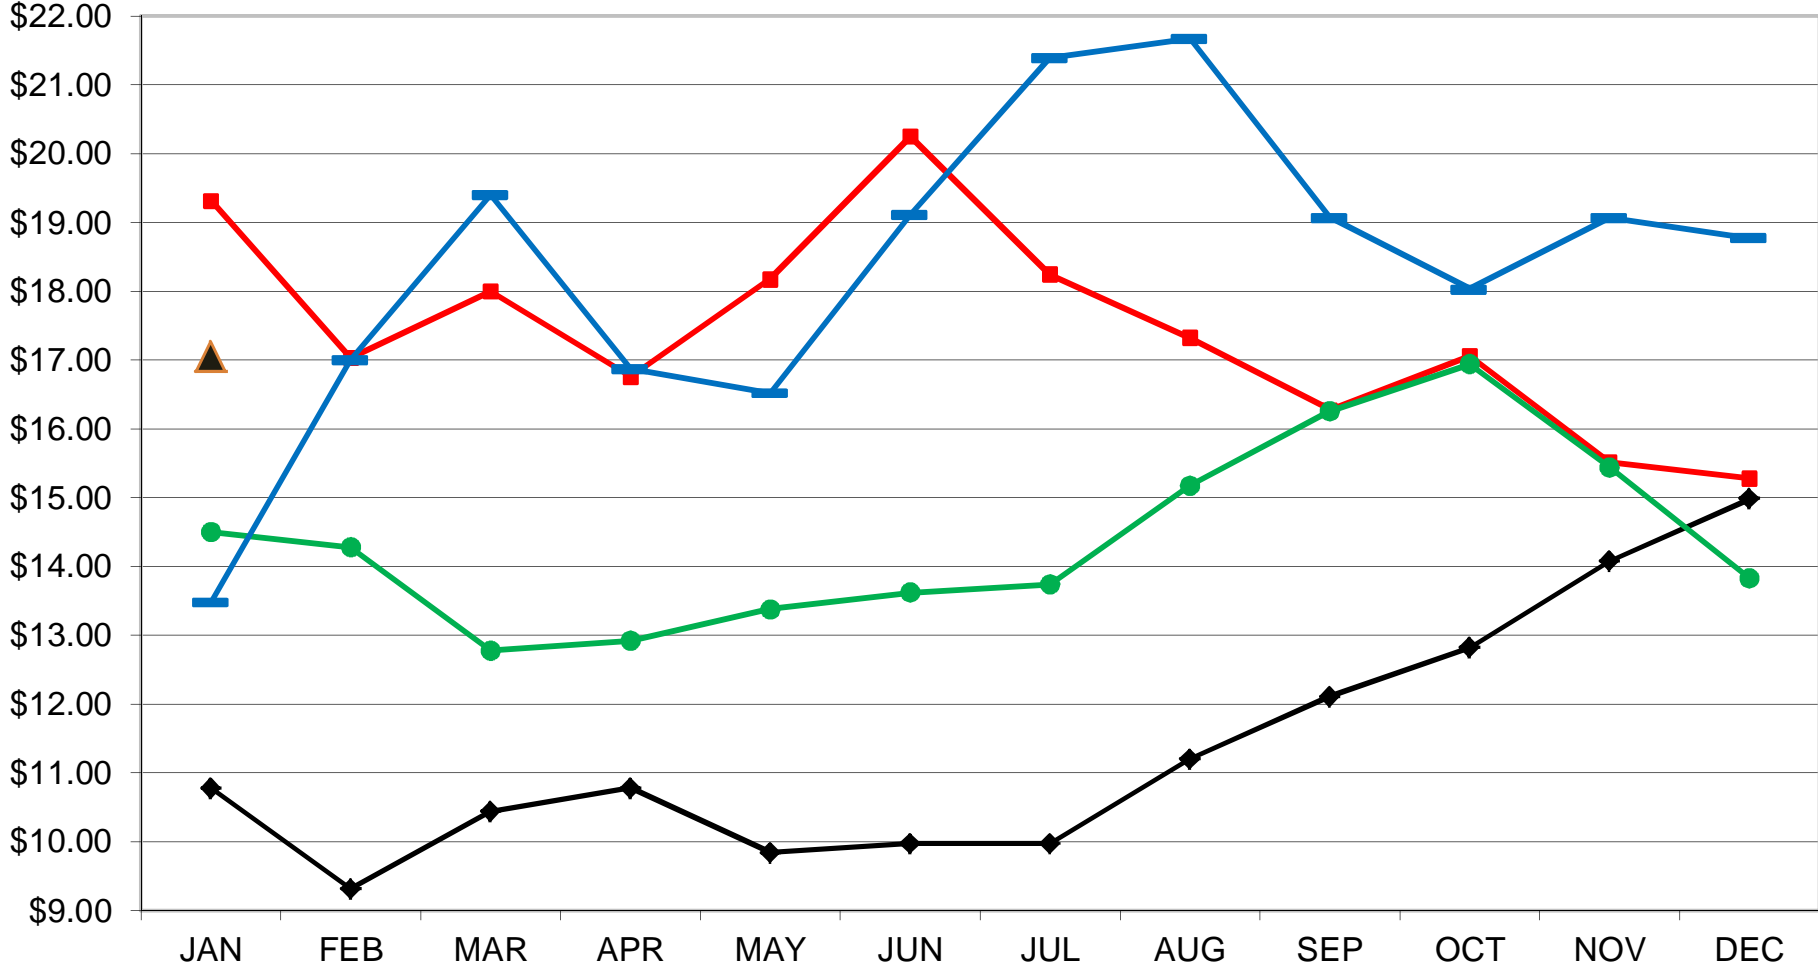

CLASS III MILK PRICE AT 3.5%TEST

PER CWT.

2/3/2012

2008 2009 2010 2011 2012