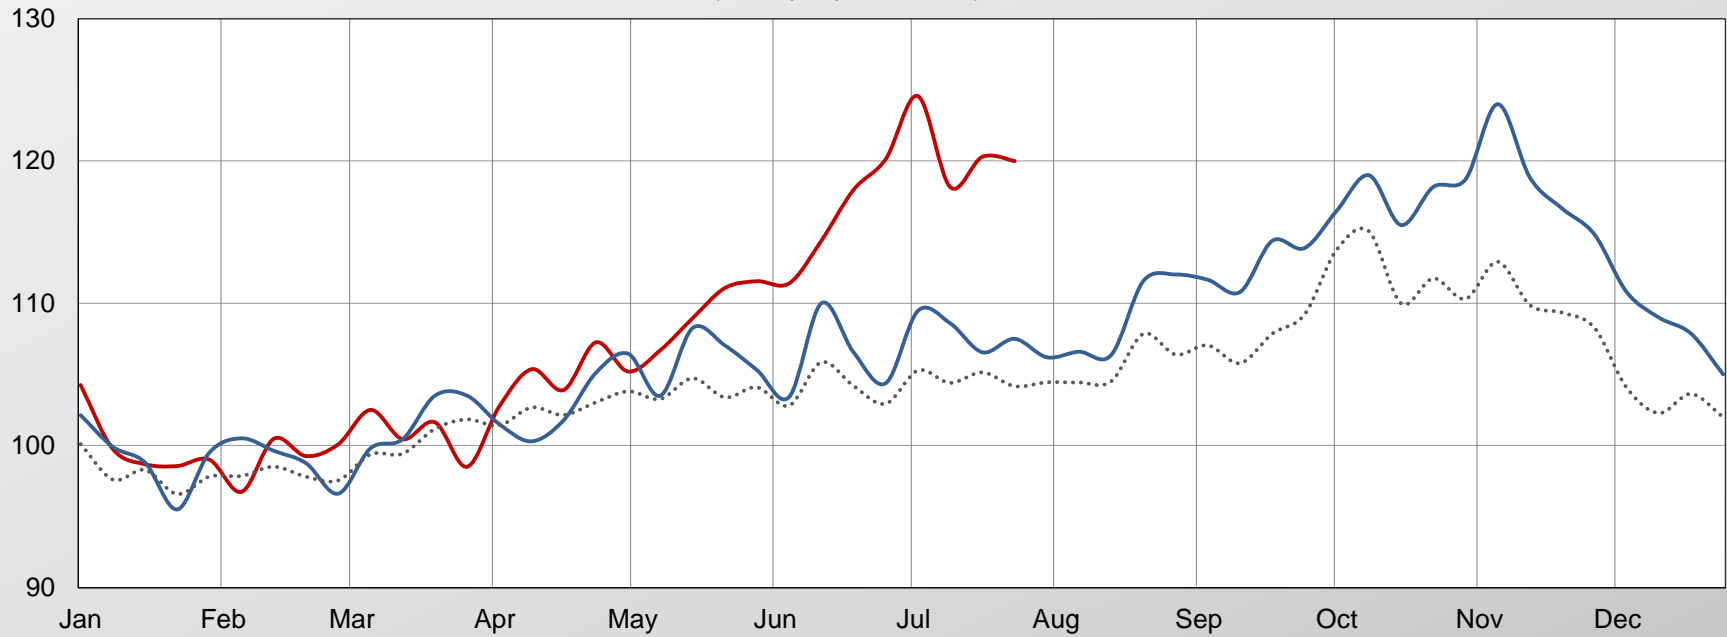

# National Frozen 8-16 lbs. Hen Turkey - Weekly Average Prices

(cents per pound, FOB)

Source: USDA AMS Livestock, Poultry, & Grain Market News