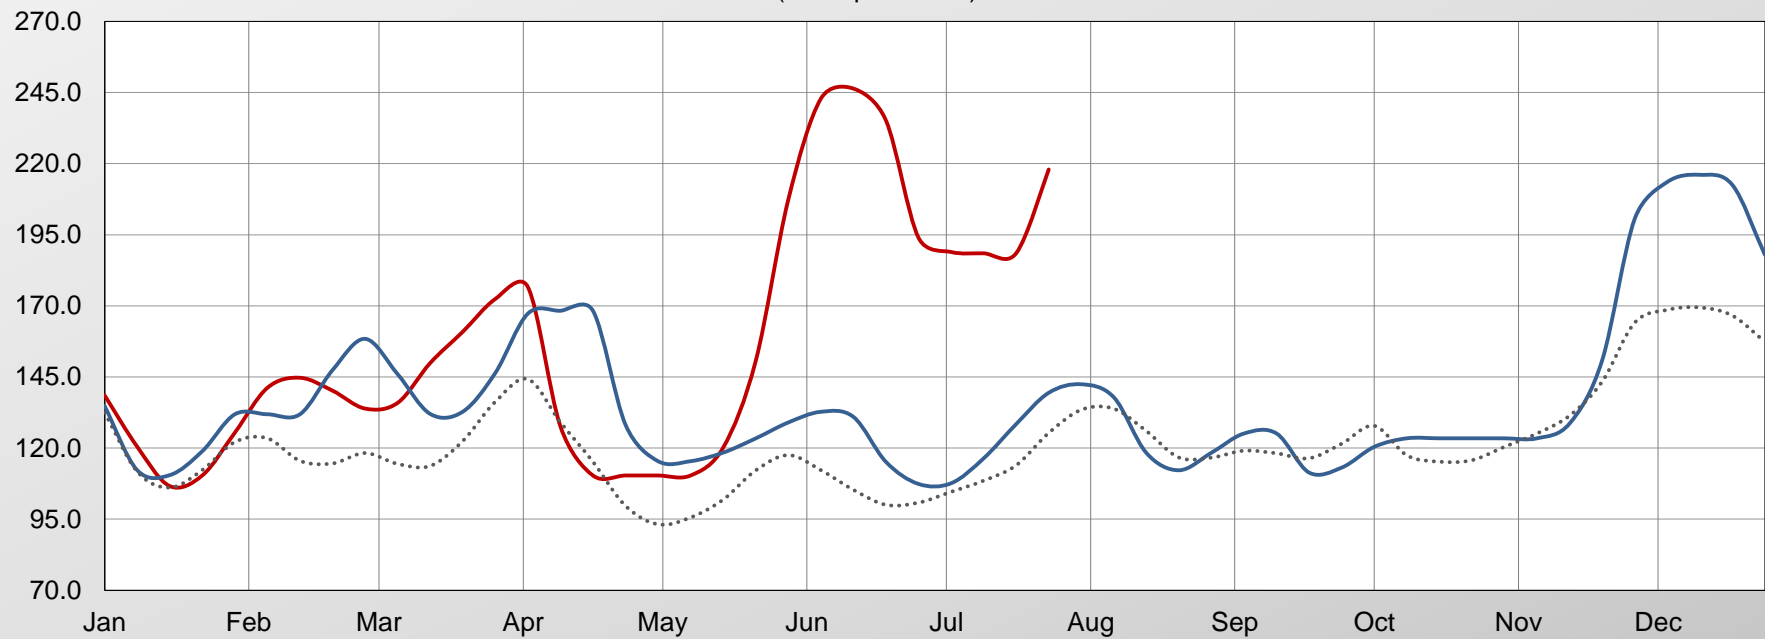

Combined Regional Large Egg Prices- Weekly Average Prices

(cents per dozen)

Source: USDA AMS Livestock, Poultry, & Grain Market News

— 2015 — 2014 3-Year