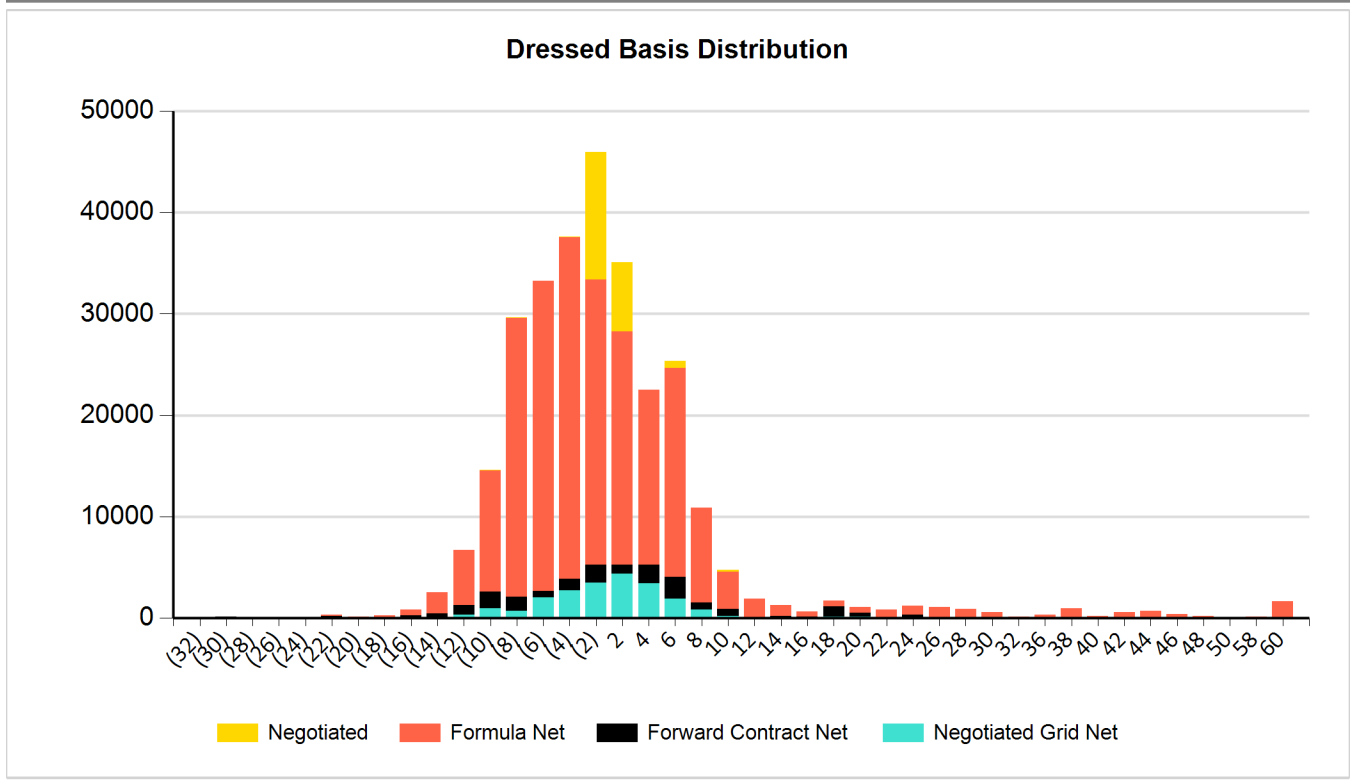

58		115		
60		1,643		

CHARTS

National Weekly Direct Beef Type Price Distribution

Agricultural Marketing Service
Livestock, Poultry, and Grain Market News

May 14, 2024

LM_CT215

Email us with accessibility issues regarding this report.

Explanatory Notes:

1 - Distribution groups are dynamic and only include groups where data exists for at least one purchase type.