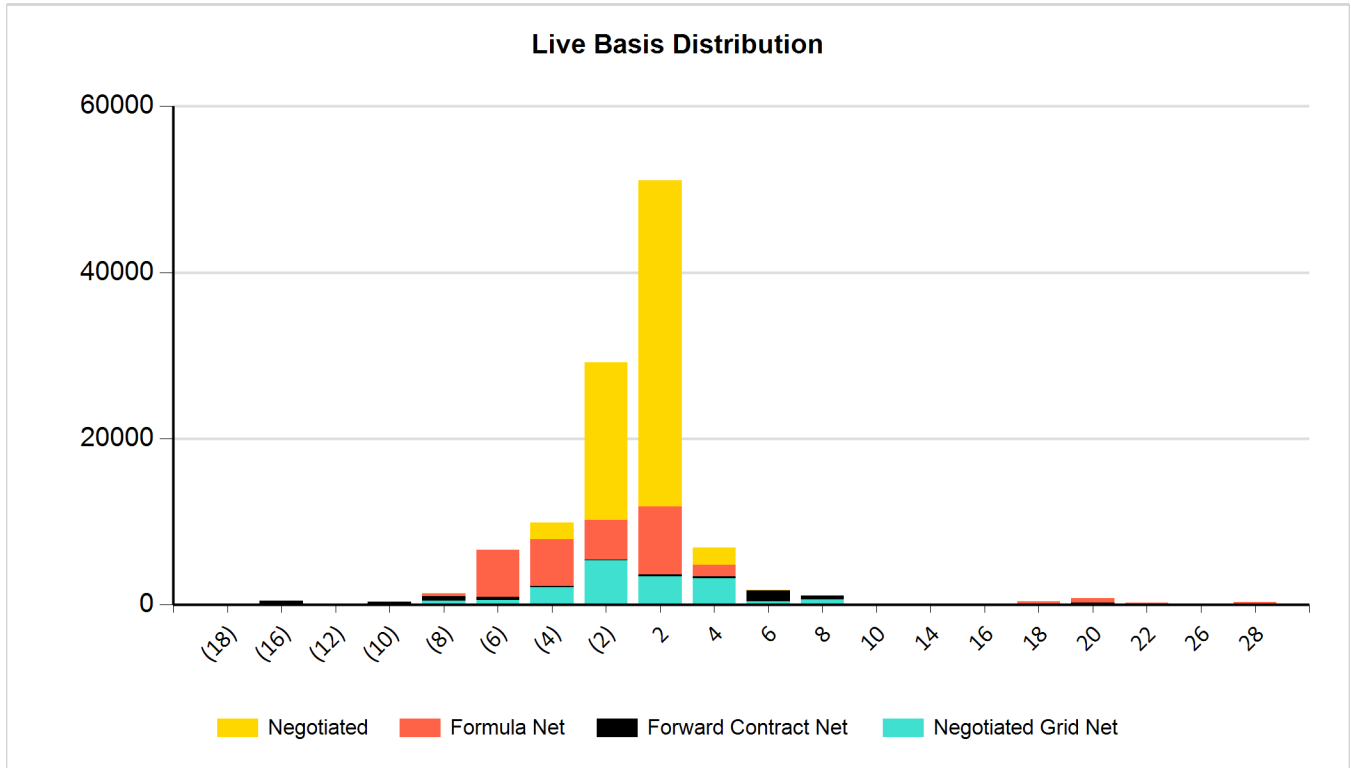

National Weekly Direct Beef Type Price Distribution

Agricultural Marketing Service
Livestock, Poultry, and Grain Market News

May 14, 2024

[LM_CT215](#)

[Email us with accessibility issues regarding this report.](#)

58		115		
60		1,643		

CHARTS

National Weekly Direct Beef Type Price Distribution

Agricultural Marketing Service
Livestock, Poultry, and Grain Market News

May 14, 2024

LM_CT215

Email us with accessibility issues regarding this report.

Explanatory Notes:

1 - Distribution groups are dynamic and only include groups where data exists for at least one purchase type.